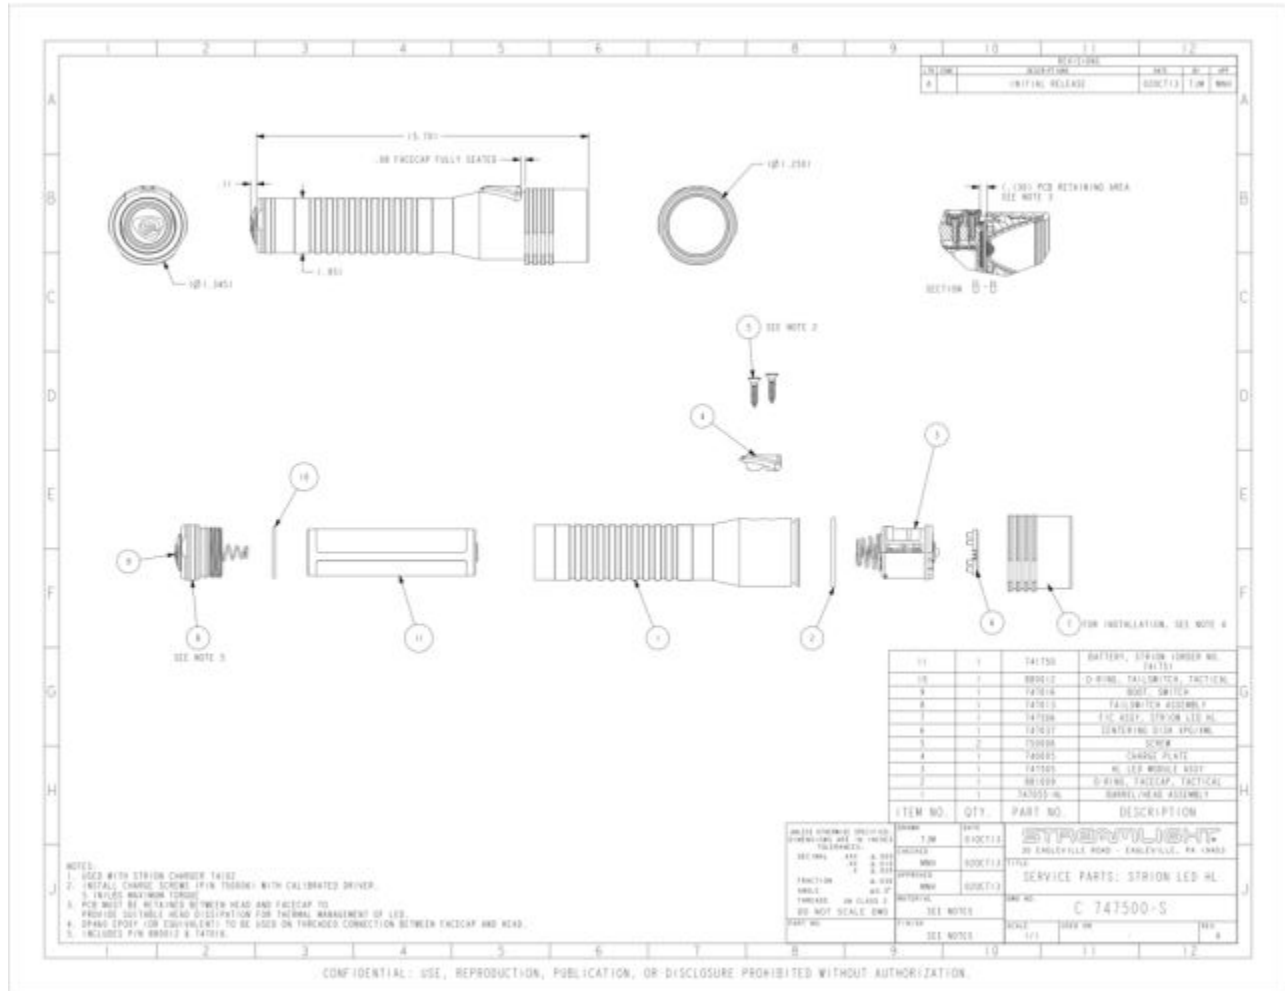

## M95206 - STRION LED HL 120/DC/PB - LIME

Item: M95206

Description: STRION LED HL 120/DC/PB - LIME

Notes: N/A

Figure No	Part Number	Description	No. Reqd	Warranty Code
-----------	-------------	-------------	----------	---------------