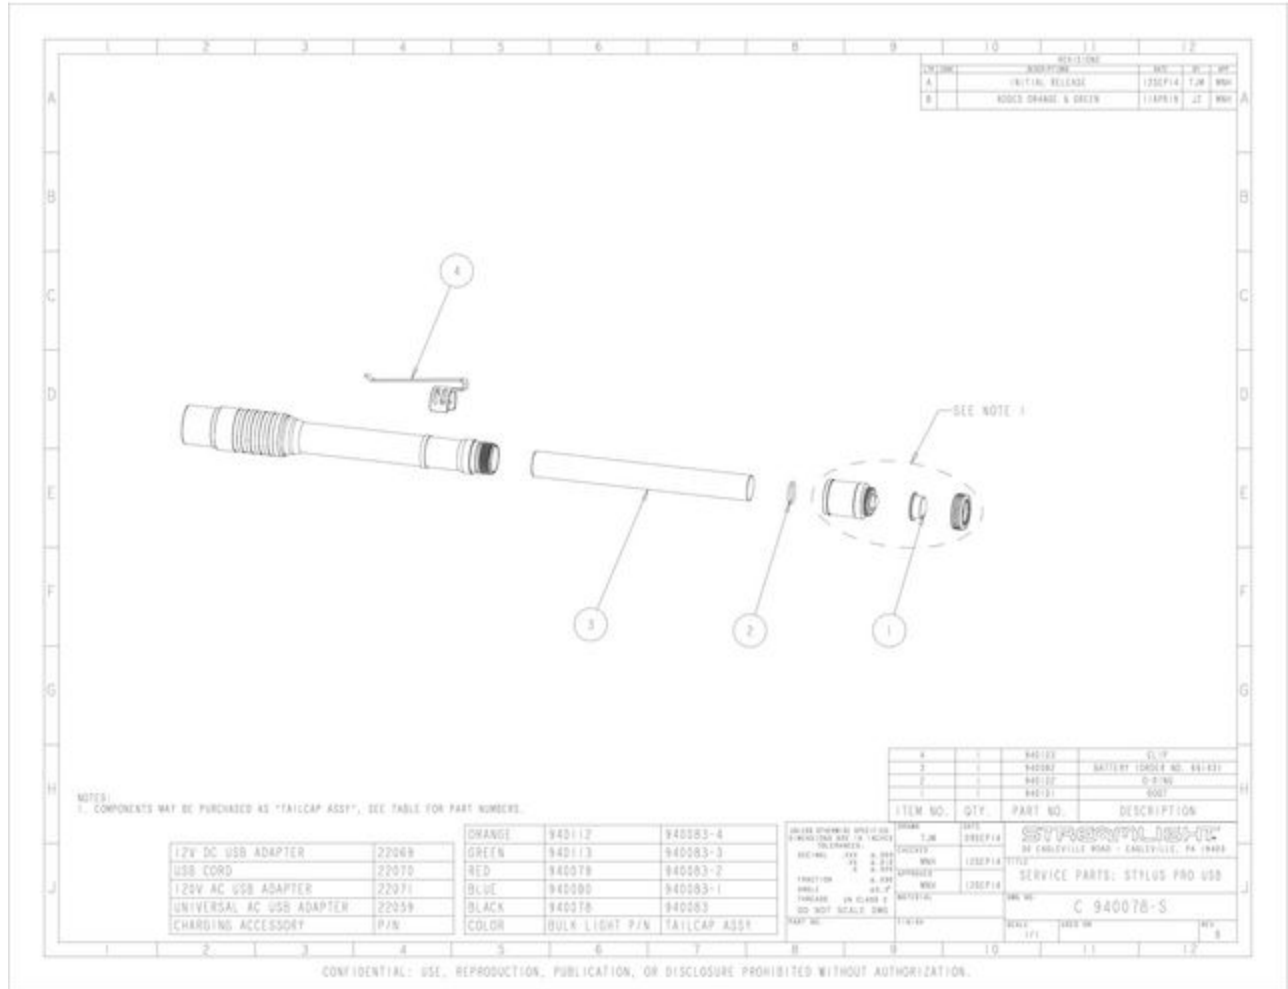

M95225 - STYLUS PRO USB 120V AC-BLACK

REV	DESCRIPTION	BY	DATE
A	INITIAL RELEASE	12SEP14	JAM
B	ADD'S ORANGE & GREEN	11APR15	JT

NOTES:
1. COMPONENTS MAY BE PURCHASED AS "TAILCAP ASSY". SEE TABLE FOR PART NUMBERS.

ITEM NO.	QTY.	PART NO.	DESCRIPTION
1	1	940078	BATTERY (BULK LIGHT NO. 940078)
2	1	940078	BATTERY (BULK LIGHT NO. 940078)
3	1	940078	BATTERY (BULK LIGHT NO. 940078)
4	1	940078	BATTERY (BULK LIGHT NO. 940078)

ITEM NO.	QTY.	PART NO.	DESCRIPTION
1	1	940078	BATTERY (BULK LIGHT NO. 940078)
2	1	940078	BATTERY (BULK LIGHT NO. 940078)
3	1	940078	BATTERY (BULK LIGHT NO. 940078)
4	1	940078	BATTERY (BULK LIGHT NO. 940078)

CONFIDENTIAL: USE, REPRODUCTION, PUBLICATION, OR DISCLOSURE PROHIBITED WITHOUT AUTHORIZATION.