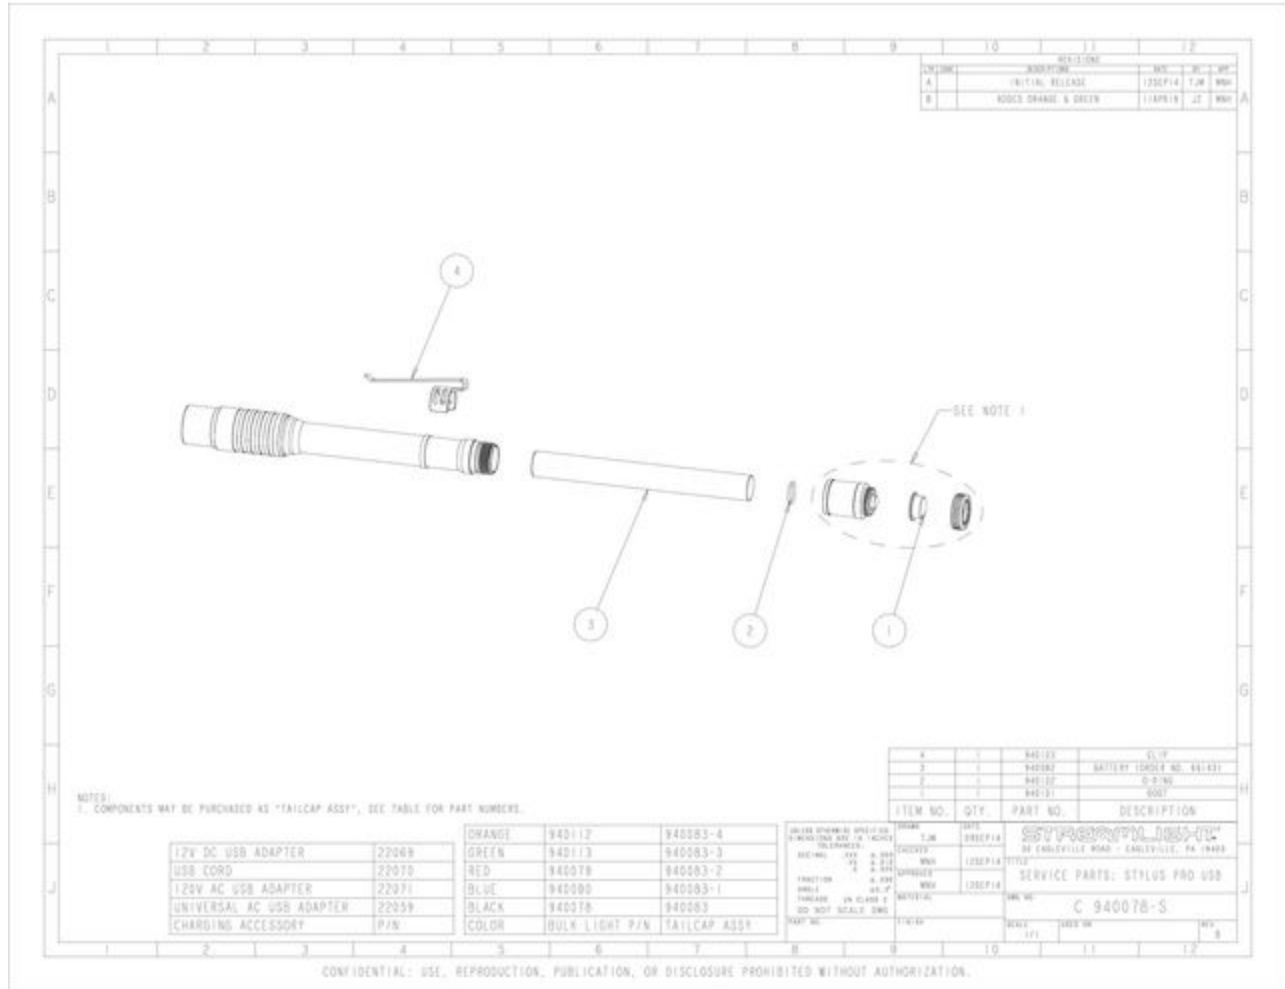

# M95226 - STYLUS PRO USB 120V AC - RED

REV	DESCRIPTION	BY	DATE
A	INITIAL RELEASE	12SEP14	TJM WSP
B	EDGE CHANGE & GREEN	11APR15	JT WSP

NOTES:  
1. COMPONENTS MAY BE PURCHASED AS "TAILCAP ASSY". SEE TABLE FOR PART NUMBERS.

ITEM NO.	QTY.	PART NO.	DESCRIPTION
1	1	940078	BATTERY (BULK LIGHT)
2	1	940078	BATTERY (BULK LIGHT)
3	1	940078	BATTERY (BULK LIGHT)
4	1	940078	BATTERY (BULK LIGHT)

ITEM NO.	QTY.	PART NO.	DESCRIPTION
1	1	940078	BATTERY (BULK LIGHT)
2	1	940078	BATTERY (BULK LIGHT)
3	1	940078	BATTERY (BULK LIGHT)
4	1	940078	BATTERY (BULK LIGHT)

ITEM NO.	QTY.	PART NO.	DESCRIPTION
1	1	940078	BATTERY (BULK LIGHT)
2	1	940078	BATTERY (BULK LIGHT)
3	1	940078	BATTERY (BULK LIGHT)
4	1	940078	BATTERY (BULK LIGHT)

CONFIDENTIAL: USE, REPRODUCTION, PUBLICATION, OR DISCLOSURE PROHIBITED WITHOUT AUTHORIZATION.

Item: M95226

Description: STYLUS PRO USB 120V AC - RED

Notes: N/A

Figure No	Part Number	Description	No. Reqd	Warranty Code
1	*SO940101	BOOT	1	
2	SO940102	TAILCAP O-RING F/STYLUS USB	1	K
3	*SO940082	BATTERY (ORDER NO. 66143)	1	
4	SO940103	POCKET CLIP F/M66139	1	X