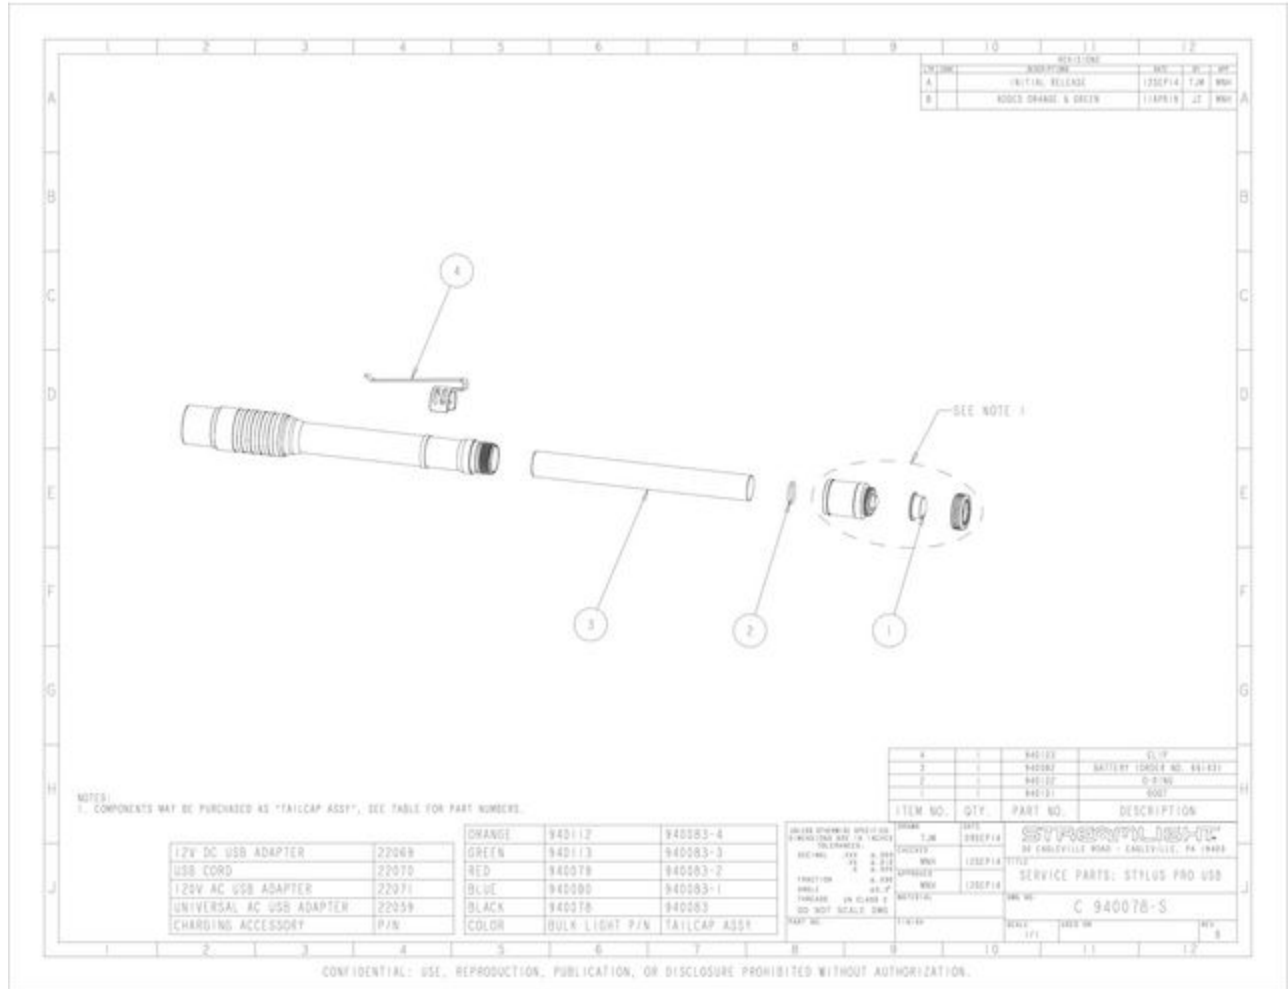

M95228 - STYLUS PRO USB 120V AC - LIME

REV	DESCRIPTION	BY	DATE
A	INITIAL RELEASE	12SEP14	JAM
B	ADD'S DRAG & GREN	11APR15	JT

NOTES:
1. COMPONENTS MAY BE PURCHASED AS "TAILCAP ASSY". SEE TABLE FOR PART NUMBERS.

ITEM NO.	QTY.	PART NO.	DESCRIPTION
1	1	940078	BATTERY (BULK LIGHT)
2	1	940078	BATTERY (BULK LIGHT)
3	1	940078	BATTERY (BULK LIGHT)
4	1	940078	BATTERY (BULK LIGHT)

ITEM NO.	QTY.	PART NO.	DESCRIPTION
1	1	940078	BATTERY (BULK LIGHT)
2	1	940078	BATTERY (BULK LIGHT)
3	1	940078	BATTERY (BULK LIGHT)
4	1	940078	BATTERY (BULK LIGHT)

CONFIDENTIAL: USE, REPRODUCTION, PUBLICATION, OR DISCLOSURE PROHIBITED WITHOUT AUTHORIZATION.

Item: M95228

Description: STYLUS PRO USB 120V AC - LIME

Notes: N/A

Figure No	Part Number	Description	No. Reqd	Warranty Code
1	*SO940101	BOOT	1	
2	SO940102	TAILCAP O-RING F/STYLUS USB	1	K
3	*SO940082	BATTERY (ORDER NO. 66143)	1	
4	SO940103	POCKET CLIP F/M66139	1	X