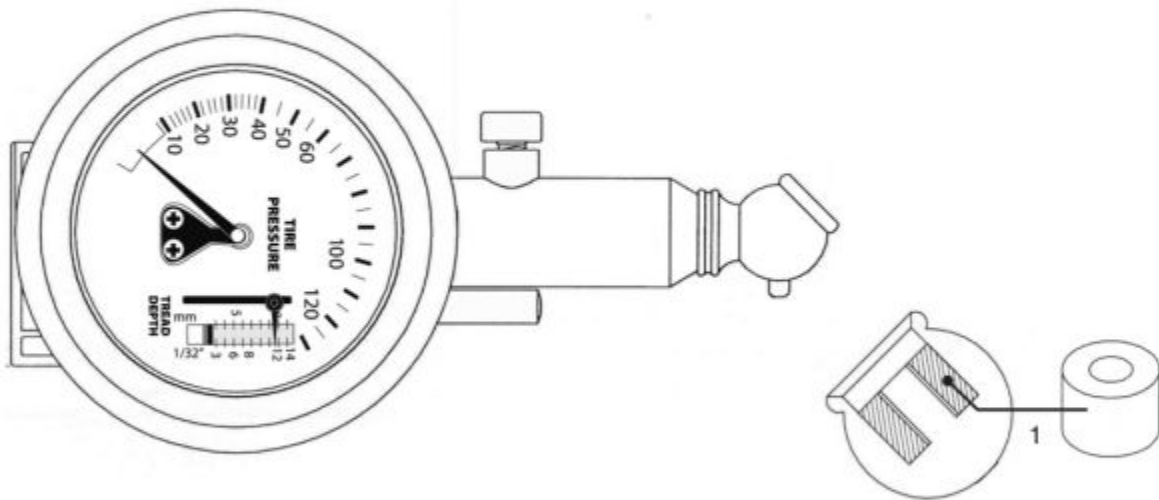

MATTPD120 - TIRE PRESS./TREAD DEPTH GAUGE

MATTPD120

TIRE PRESSURE/TREAD DEPTH GAUGE

Item: MATTPD120

Description: TIRE PRESS./TREAD DEPTH GAUGE

Notes: N/A

Figure No	Part Number	Description	No. Reqd	Warranty Code
1	H1ATTPD12502	RUBBER SEAL /F MATTPD125	1	X