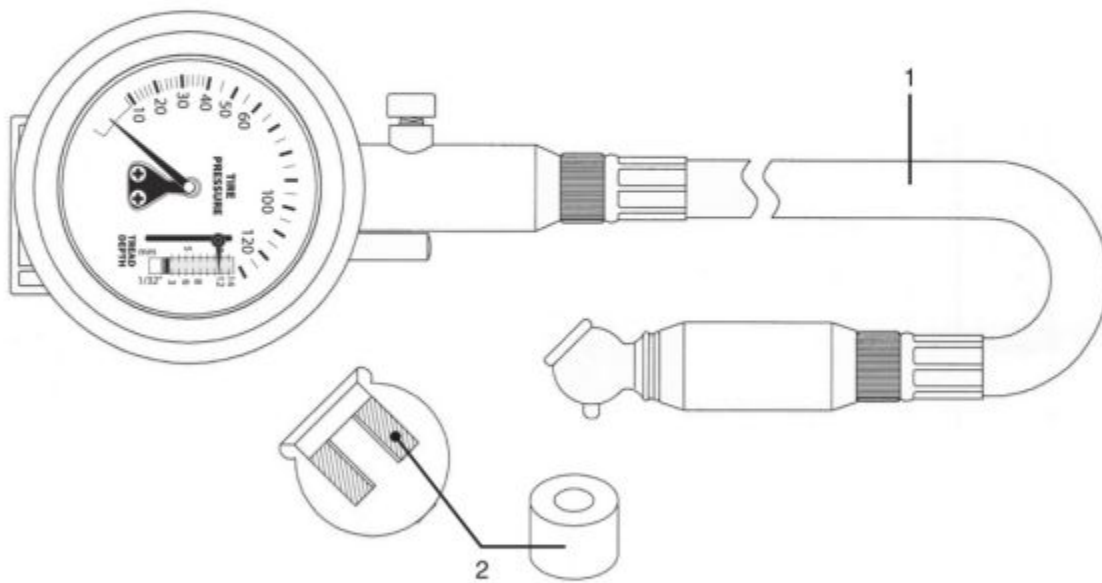

MATTPD125 - 2 IN ONE TIRE PRESSURE GAUGE

**MATTPD125**

**TIRE PRESSURE/TREAD DEPTH GAUGE  
WITH EXTENDED HOSE**

Item: MATTPD125

Description: 2 IN ONE TIRE PRESSURE GAUGE

Notes: N/A

Figure No	Part Number	Description	No. Reqd	Warranty Code
1	MATTPD125-01	STAINLESS HOSE W/ ANGLE CHUCK	1	D
2	H1ATTPD12502	RUBBER SEAL /F MATTPD125	1	X