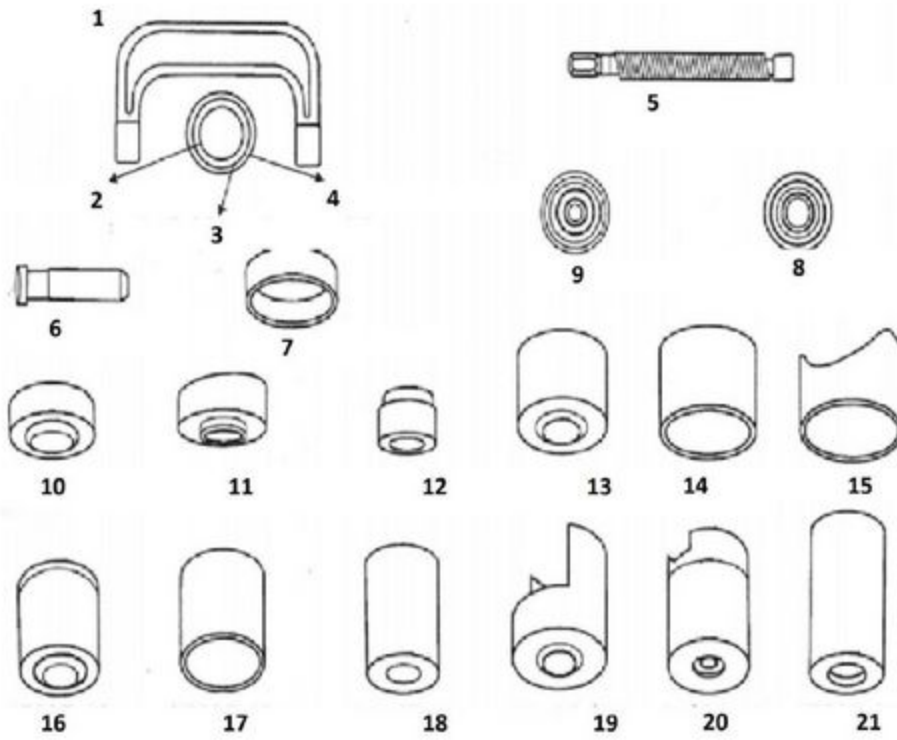

MBP1000 - BALL JOINT SERVICE KIT

Item: MBP1000

Description: BALL JOINT SERVICE KIT

Notes: all parts are going to be Matco stock. Case Part number is H1MBP1000CAS.

Figure No	Part Number	Description	No. Reqd	Warranty Code
1	MBP1000-01A	C-FRAME	1	K
2	MBP1000-02	1-3/4" X 2" RECEIVING TUBE	1	K
3	MBP1000-03	1-3/4" X 2-1/2" RECEIVING TUBE	1	K
4	MBP1000-04	2-1/4" X 3" RECEIVING TUBE	1	K
5	MBP1000-05	SCREW	1	K
6	MBP1000-06	CENTER ROD	1	K
7	MBP1000-07	SLEEVE	1	K
8	MBP1000-08	REMOVAL ADAPTER	1	K
9	MBP1000-09	ADAPTER	1	K
10	MBP1000-10	INSTALL CUP ADAPTER	1	K
11	MBP1000-11	ADAPTER	1	K
12	MBP1000-12	ADAPTER	1	K
13	MBP1000-13	ADAPTER	1	K
14	MBP1000-14	ADAPTER	1	K
15	MBP1000-15	ADAPTER	1	K
16	MBP1000-16	RECEIVING CUP ADAPTER	1	K
17	MBP1000-17	ADAPTER	1	K
18	MBP1000-18	ADAPTER	1	K
19	MBP1000-19	ADAPTER	1	K
20	MBP1000-20	ADAPTER	1	K
21	MBP1000-21	INSTALL CUP ADAPTER	1	K
22	H1MBP1000CAS	CASE F/MBP1000	1	D