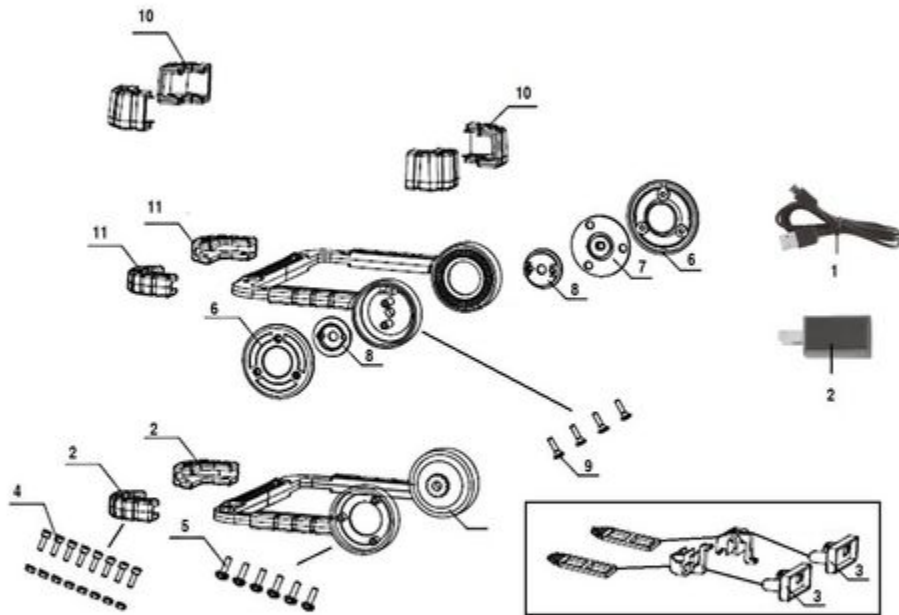

MCFL800 - COLLAPSIBLE FLOOD LIGHT

Item: MCFL800

Description: COLLAPSIBLE FLOOD LIGHT

Notes: N/A

Figure No	Part Number	Description	No. Reqd	Warranty Code
1	*H1MCFL800-01	USB CABLE	1	
2	*H1MCFL800-02	WALL ADAPTER	1	
3	*H1MCFL800-03B	LEG MAGNET BAND (ONLY)	2	
3	*H1MCFL800-03	LEG MAGNET	2	
4	*H1MCFL800-04	LEG GUARD BOLT + NUT	8	
5	*H1MCFL800-05	HINGE COVER HARDWARE	6	
6	*H1MCFL800-06	HINGE COVER	2	
7	*H1MCFL800-07	RATCHETING HINGE	1	
8	*H1MCFL800-08	HINGE PLATE	2	
9	*H1MCFL800-09	HINGE PLATE HARDWARE	4	
10	*H1MCFL800-10	LIGHT CORNER GUARD	4	
11	*H1MCFL800-11	LEG CORNER GUARD	4	