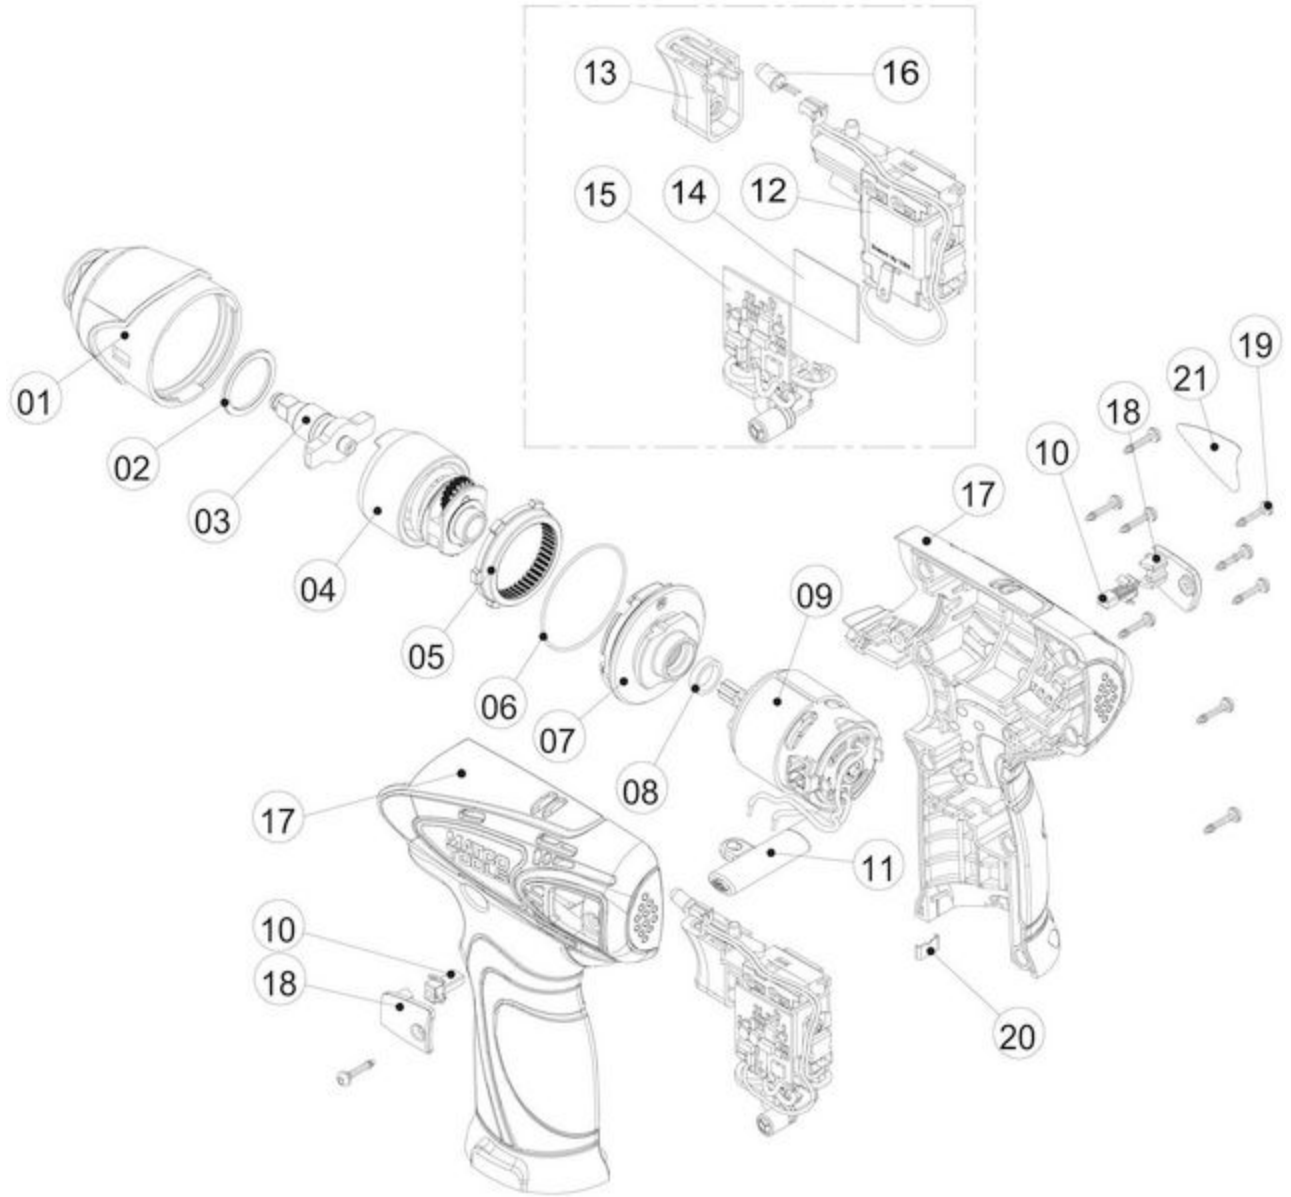

MCL1214IW - 12V CORDLESS INF 1/4" IMP WREC

Item: MCL1214IW

Description: 12V CORDLESS INF 1/4" IMP WREC

Notes: Also Available: RS108IW5PK Package of 5 each socket retaining rings and o-ring for front impact assembly.

Figure No	Part Number	Description	No. Reqd	Warranty Code
0	K7RS108IW5PK	5PK SKT RETAINING CLIP W.ORING	1	X
1	K7RS108IW01	HOUSING ASSY FOR MUC108IW	1	X
2	K7RS108IW02	WASHER F/ MUC108IW	1	X
3	K7RS108IW03	ANVIL F/MUC108IW	1	X
4	K7RS108IW04	REAR IMPACT ASMBLY F/MUC108	1	X
5	K7RS108IW05	RING GEAR F/MUC108	1	X
6	K7RS108IW06	O RING /MUC108IW	1	X
7	K7RS108IW07	RING GEAR HOLDER F/MUC108IW	1	X
8	K7RS108IW08	RUBBER WASHER /MUC108IW	1	X
9	K7RS12IW09	MOTOR ASSEMBLY FOR MUC12IW	1	X
10	K7RS108DD08	CARBON BRUSH MUC108C	2	X
11	K7RS122ID09	FWD/REVSE ROD F/MUC122	1	X
12	K7RS12DD11	SWITCH F/MUC12IW AND MUC12DD	1	X
13	K7RS07513	TRIGGER BUTTON F/MCL1214IW	1	X
14	K7RS12DD12	THERMAL CONDUCTIVE PAD-MUC12IW	1	X
15	K7RS12IW15	PCB ASSEMBLY F/MUC12IW	1	X
16	K7RS1812DD14	LED F/MUC122ID	1	X
17	*K7RS13117G	HOUSING (R&L) - GREEN	1	
17	K7RS13117	HOUSING F/ MCL1214IW	1	X
17	*K7RS13117Y	HOUSING (R&L) - YELLOW	1	
17	*K7RS13117O	HOUSING (R&L) -ORANGE	1	
18	K7RS108IW14	CARBON BRUSH COVER F/MUC108IW	2	X
19	K7RS144IW020	SCREW FOR RS144I	10	X
20	K7RS108DD12	HOUSING CLIP F/ MUC108S	1	X
21	K7RS41821	HOUSING LABEL -R	1	X