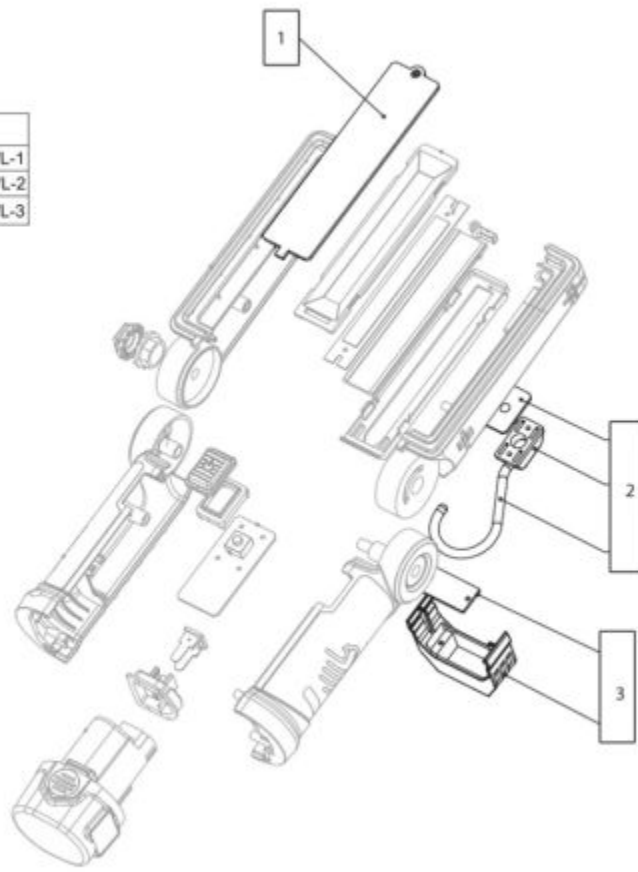

MCL1216WL - 12/16V COB INFINIUM WORK LIGHT

	DESCRIPTION	PART #
1	LENS WITH SCREW	MCL1216WL-1
2	HOOK WITH ASSEMBLY	MCL1216WL-2
3	MAGNETIC CLIP	MCL1216WL-3

Item: MCL1216WL

Description: 12/16V COB INFINIUM WORK LIGHT

Notes: N/A

Figure No	Part Number	Description	No. Reqd	Warranty Code
1	ETMCL1216WL1	LENS W/SCREWS F/MCL1216WL	1	T
2	ETMCL1216WL2	HOOK W/SCREWS F/MCL1216WL	1	T
3	ETMCL1216WL3	MAGNETIC CLIP F/MCL1216WL	1	T