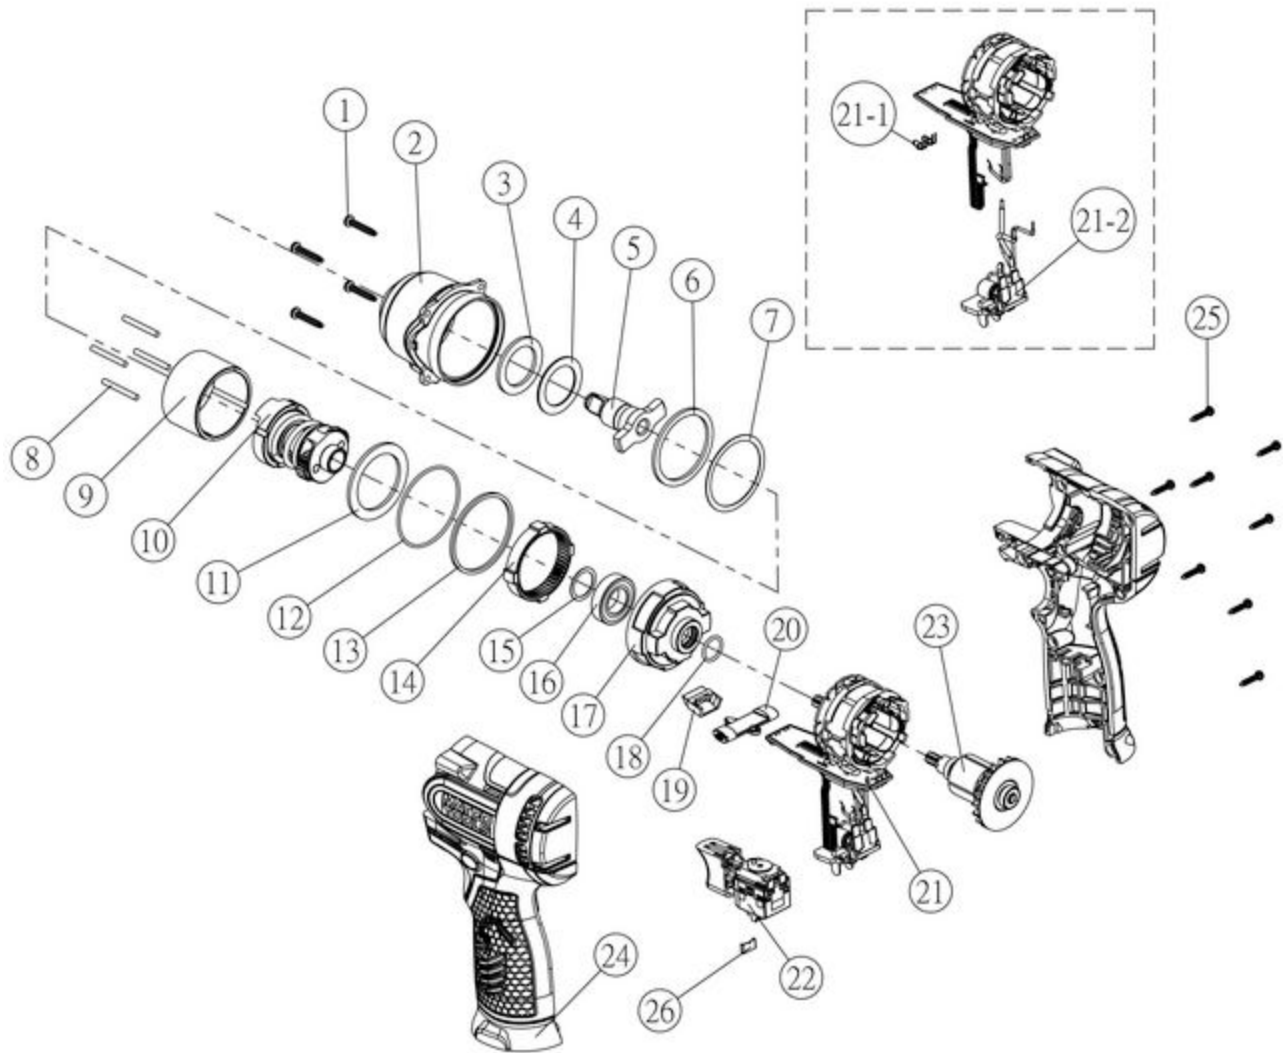

MCL1238HPIWG - 12V 3/8" HP IMPACT WRENCH BARE

Item: MCL1238HPIWG

Description: 12V 3/8" HP IMPACT WRENCH BARE

Notes: RS1238HPIWPL Product label qty 1

Figure No	Part Number	Description	No. Reqd	Warranty Code
1	K7RS163827	FRONT COVER SCREW F/ MCL1638	4	X
2	K7RS163828	FRONT COVER ASSY MCL16638HPIW	1	X
3	*K7RS144IWHO03	RUBBER WASHER (34 X 24 X 1T)	1	
4	*K7RS144IWHO04	WASHER (34 X 24 X 2T)	1	
5	K7RS163829	FRONT IMPACT ASSY 3/8	1	X
6	*K7RS163830	WASHER	1	
7	*K7RS163831	WASHER	1	
8	*K7RS163832	PIN, (N3X26.8L) (EACH)	4	
9	*K7RS163833	SUB HAMMER	1	
10	*K7RS123801	REAR IMPACT ASSEMBLY	1	
11	*K7RS163835	WASHER	1	
12	*K7RS163836	O-RING	1	
13	*K7RS163837	WASHER	1	
14	*K7RS144IWO08	GEAR RING RS144IWO08	1	
15	K7RS144W08	WASHER FOR MPTL144IW	1	X
16	K7RS144W10	BEARING F/MPTL144IW	1	X
17	*K7RS163838	RING GEAR HOUSING	1	
18	*K7RS163839	O-RING (12.3 X 1.6)	1	
19	*K7RS163840	LED HOLDER	1	
20	K7RS163841	FORWARD / REVERSE ROD	1	X
21	*K7RS123802	PCB ASSEMBLY & STATOR ASSEMBLY	1	
21	*K7RS163844	12-2 BATTERY CONNECTOR ASSEMBLY	1	
21	*K7RS163843	21-1 LED (EACH)	2	
22	K7RS163845	MAIN SWITCH ASSY F/MCL1638HPIW	1	X
23	*K7RS163846	ROTOR ASSEMBLY	1	
24	*K7RS123803O	HOUSING - L&R ORANGE	1	
24	*K7RS123803G	HOUSING- L&R GREEN	1	
24	*K7RS123803B	HOUSING- L&R BURGUNDY	1	
25	K7RS144IW020	SCREW FOR RS144I	8	X
26	K7RS108DD12	HOUSING CLIP F/ MUC108S	1	X