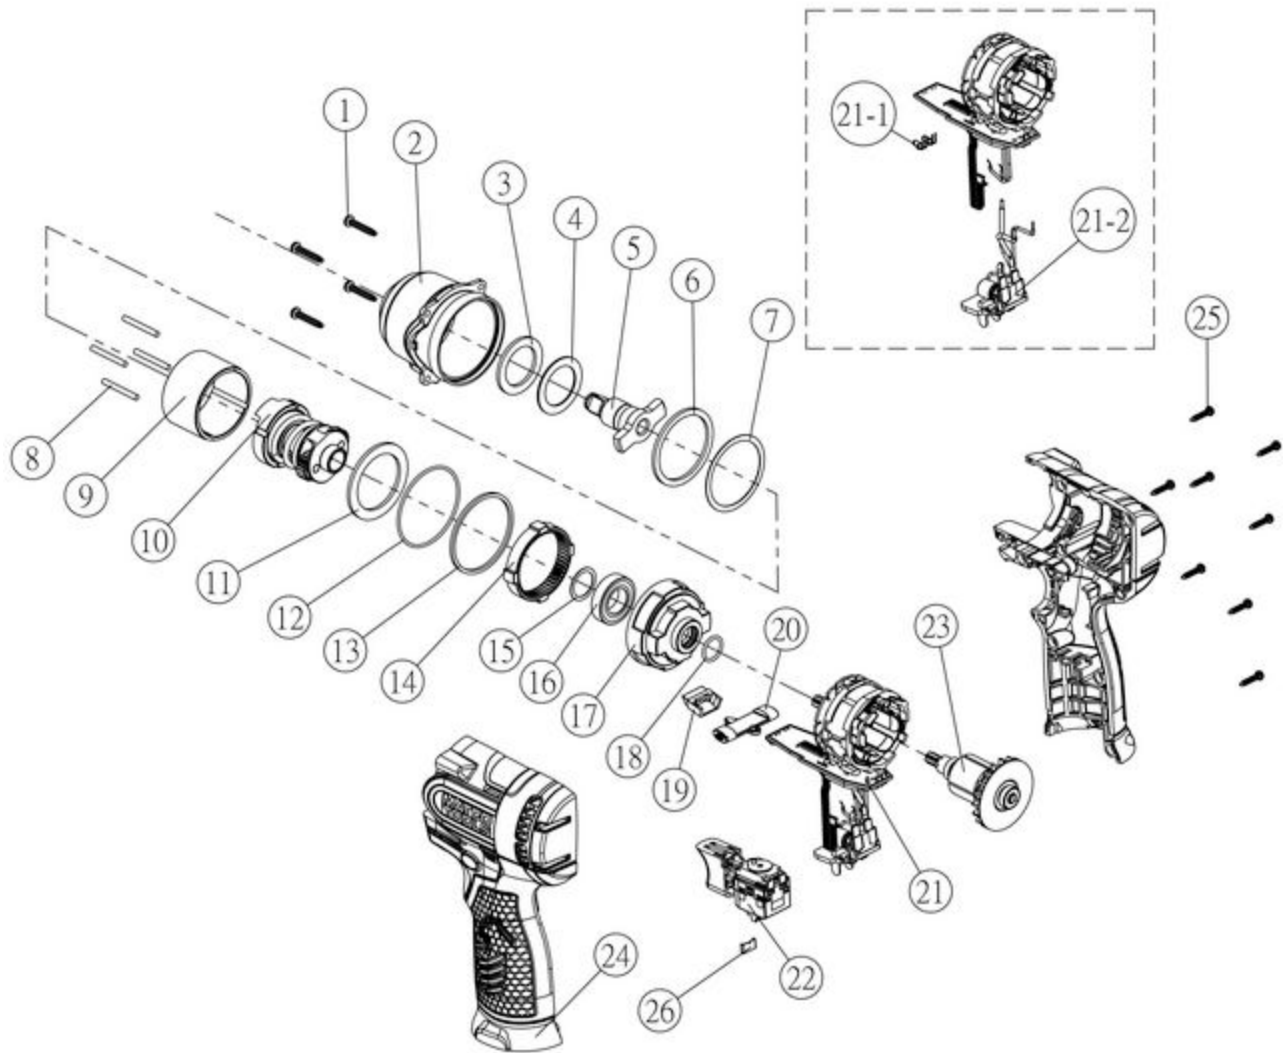

MCL1238HPIWO - 12V 3/8" HP IMPACT WRENCH BARE

Item: MCL1238HPIWO

Description: 12V 3/8" HP IMPACT WRENCH BARE

Notes: RS1238HPIWPL Product label qty 1

Figure No	Part Number	Description	No. Reqd	Warranty Code
1	K7RS163827	FRONT COVER SCREW F/ MCL1638	4	X
2	K7RS163828	FRONT COVER ASSY MCL16638HPIW	1	X
3	*K7RS144IWHO03	RUBBER WASHER (34 X 24 X 1T)	1	
4	*K7RS144IWHO04	WASHER (34 X 24 X 2T)	1	
5	K7RS163829	FRONT IMPACT ASSY 3/8	1	X
6	*K7RS163830	WASHER	1	
7	*K7RS163831	WASHER	1	
8	*K7RS163832	PIN, (N3X26.8L) (EACH)	1	
9	*K7RS163833	SUB HAMMER	1	
10	*K7RS123801	REAR IMPACT ASSEMBLY	1	
11	*K7RS163835	WASHER	1	
12	*K7RS163836	O-RING	1	
13	*K7RS163837	WASHER	1	
14	K7RS144IW006	GEAR RING	1	X
15	K7RS144W08	WASHER FOR MPTL144IW	1	X
16	K7RS144W10	BEARING F/MPTL144IW	1	X
17	*K7RS163838	RING GEAR HOUSING	1	
18	*K7RS163839	O-RING (12.3 X 1.6)	1	
19	*K7RS163840	LED HOLDER	1	
20	K7RS163841	FORWARD / REVERSE ROD	1	X
21	*K7RS123802	PCB ASSEMBLY & STATOR ASSEMBLY	1	
21	*K7RS163843	21-1 LED (EACH)	2	
21	*K7RS163844	21-2 BATTERY CONNECTOR ASSEMBLY	1	
22	K7RS163845	MAIN SWITCH ASSY F/MCL1638HPIW	1	X
23	*K7RS163846	ROTOR ASSEMBLY	1	
24	*K7RS123803G	HOUSING - L&R GREEN	1	
24	*K7RS123803O	HOUSING - L&R ORANGE	1	
24	*K7RS123803B	HOUSING - L&R BURGUNDY	1	
25	K7RS144IW020	SCREW FOR RS144I	8	X
26	K7RS108DD12	HOUSING CLIP F/ MUC108S	1	X