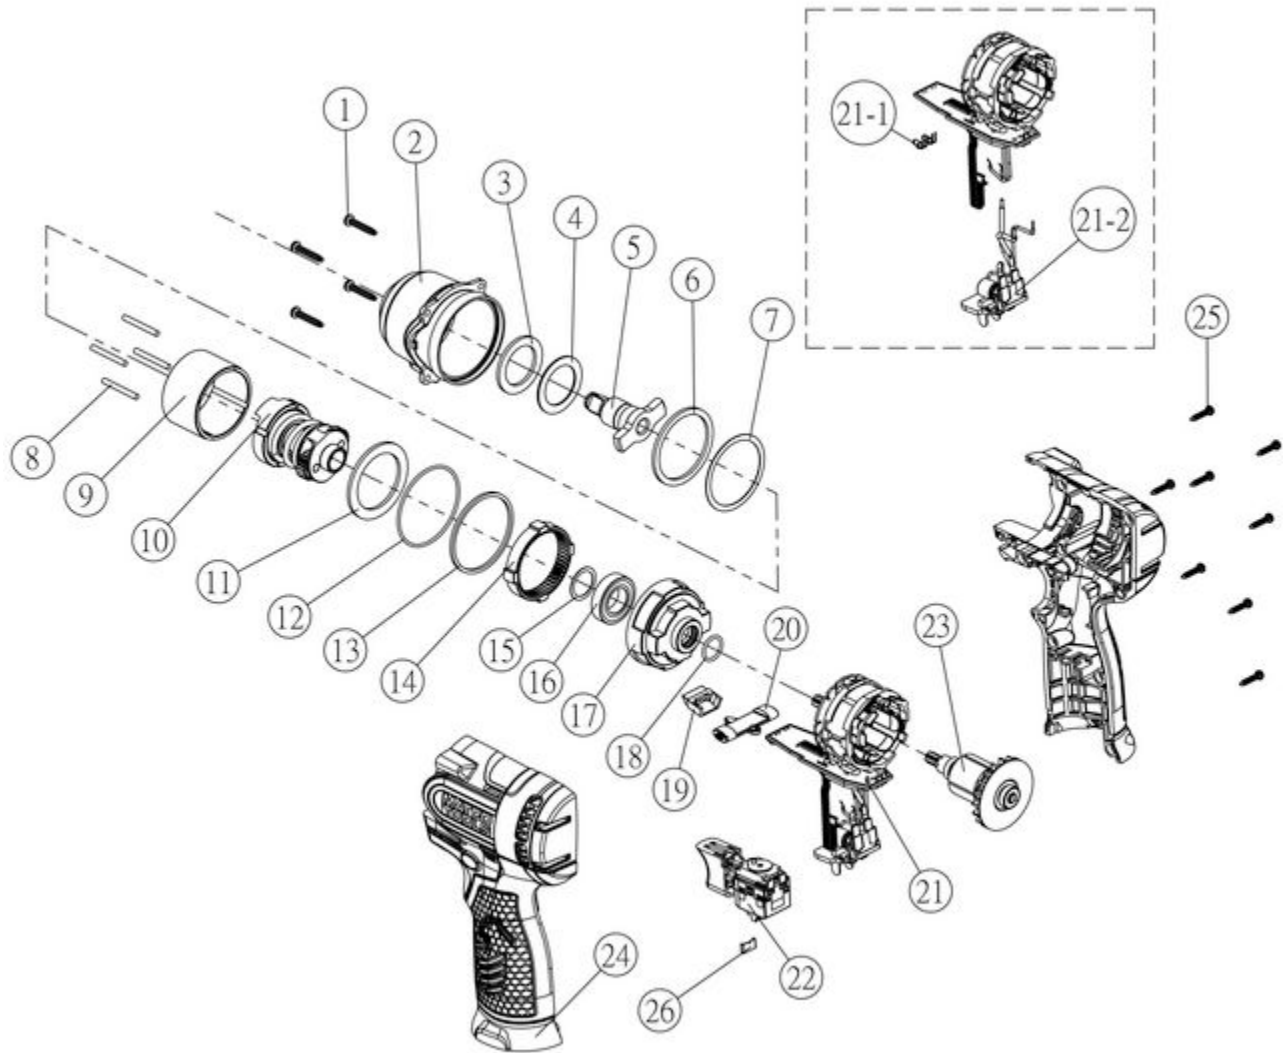

MCL1238HPIW - 12V 3/8" HP IMPACT WRENCH BARE

Item: MCL1238HPIW

Description: 12V 3/8" HP IMPACT WRENCH BARE

Notes: RS1238HPIWPL Product label qty 1

Figure No	Part Number	Description	No. Reqd	Warranty Code
1	K7RS163827	FRONT COVER SCREW F/ MCL1638	4	X
2	K7RS163828	FRONT COVER ASSY MCL16638HPIW	1	X
3	*K7RS144IWHO03	RUBBER WASHER	1	
4	*K7RS144IWHO04	WASHER	1	
5	K7RS163829	FRONT IMPACT ASSY 3/8	1	X
6	*K7RS163830	WASHER	1	
7	*K7RS163831	WASHER	1	
8	*K7RS163832	PIN, N3X26.8L	4	
9	*K7RS163833	SUB HAMMER	1	
10	*K7RS123801	REAR IMPACT ASSEMBLY	1	
11	*K7RS163835	WASHER	1	
12	*K7RS163836	O-RING	1	
13	*K7RS163837	WASHER	1	
14	K7RS144IW006	GEAR RING	1	X
15	K7RS144W08	WASHER FOR MPTL144IW	1	X
16	K7RS144W10	BEARING F/MPTL144IW	1	X
17	*K7RS163838	RING GEAR HOUSING	1	
18	*K7RS163839	O-RING	1	
19	*K7RS163840	LED HOLDER	1	
20	K7RS163841	FORWARD / REVERSE ROD	1	X
21	*K7RS163843	21-1 LED	1	
21	*K7RS163844	21-2 BATTERY CONNECTOR ASSEMBLY	1	
21	*K7RS123802	PCB ASSEMBLY & STATOR ASSEMBLY	2	
22	K7RS163845	MAIN SWITCH ASSY F/MCL1638HPIW	1	X
23	*K7RS163846	ROTOR ASSEMBLY	1	
24	*K7RS123803B	HOUSING ħ L&R BURGUNDY	1	
24	*K7RS123803O	HOUSING ħ L&R ORANGE	1	
24	*K7RS123803G	HOUSING ħ L&R GREEN	1	
25	K7RS144IW020	SCREW FOR RS144I	8	X
26	K7RS108DD12	HOUSING CLIP F/ MUC108S	1	X