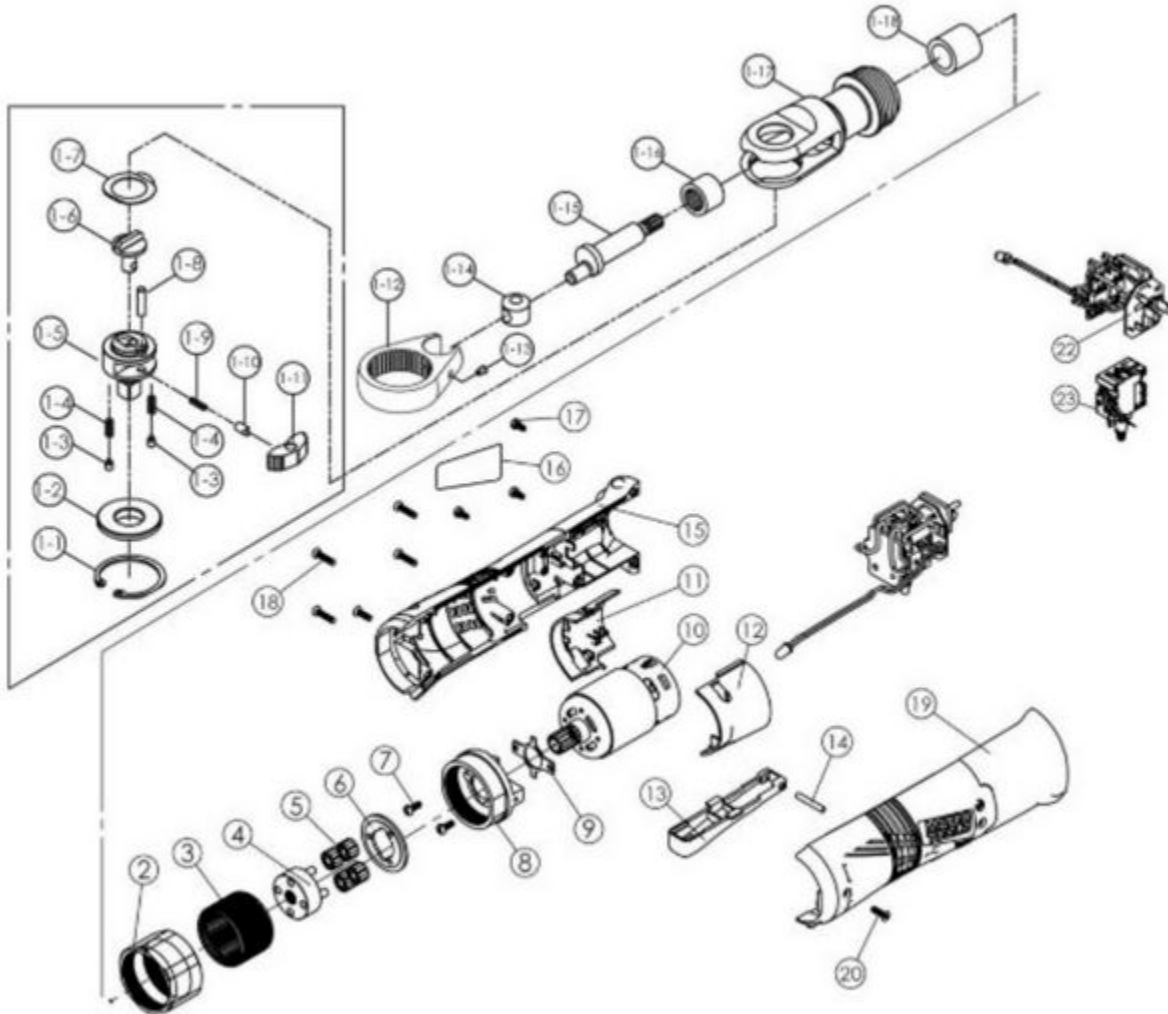

MCL1238RAKG - 12V 3/8" RATCHET KIT - GREEN

Item: MCL1238RAKG

Description: 12V 3/8" RATCHET KIT - GREEN

Notes: Kit Contents: 3/8" 12V Ratchet; 12V Charger; (1) 12V 2.0Ah Li-Ion Battery; Heavy-Duty Carrying Case

Figure No	Part Number	Description	No. Reqd	Warranty Code
1	*K7*	1-7 WASHER	1	
1	*K7*	1-5 3/8" ANVIL	1	
1	*K7RS163858	1-18 BUSHING	1	
1	*K7RS163855	1-15 CRANK SHAFT	1	
1	*K7RS163854	1-14 DRIVE BUSHING	1	
1	*K7*	1-3 PIN	2	
1	*K7*	1-8 PIN	1	
1	*K7*	1-11 RATCHET PAWL	1	
1	*K7*	1-6 REVERSE BUTTON	1	
1	*K7RS163853	1-13 GREASE FITTING	1	
1	*K7RS163857	1-17 RATCHET HOUSING	1	
1	*K7RS163852	1-12 RATCHET YOKE	1	
1	*K7*	1-1 RETAINER RING	1	
1	*K7*	1-9 SPRING	1	
1	*K7*	1-4 SPRING	2	
1	*K7RS163856	1-16 NEEDLE BEARING	1	
1	*K7*	1-2 3/8" THRUST WASHER	1	
1	MT2854RHK	RATCHET HEAD KIT FOR MT2854	1	X
1	*K7*	1-10 LOCK PIN	1	
2	*K7RS163801	HEXAGONAL NUT	1	
3	*K7RS163802	RING GEAR	1	
4	*K7RS123803	PLANETARY GEAR BASE	1	
5	*K7RS123804	PLANETARY GEARS [M0.7 X 14T]	4	
6	*K7RS163806	WASHER	1	
7	*K7RS163807	SCREW [M3 X 8L]	2	
8	*K7RS1238R09	MOTOR CONNECTOR	1	
9	*K7RS1238R10	WASHER [25.7 X 26 X 0.8T]	1	
10	*K7RS123805	MOTOR ASS'Y	1	
11	K7RS12R19	INSULATION R	1	X
12	K7RS12R18	INSULATION L	1	X
13	K7RS12R15	TRIGGER F/MUC12R	1	X
14	K7RS163823	PIN F/ MCL1238R	1	X
15	K7RS1238R20	RIGHT HOUSING ASSMEBLY F/ MUC1	1	X

16	*K7RS123807	HOUSING LABEL-R	1	
17	K7RS108R18	SCREW (TP3X12L) F/ MUC108R	3	X
18	K7RS108R20	SCREW (M3X10L) F/ MUC108R	4	X
19	K7RS1238R17	HOUSING LEFT ASSEMBLY	1	X
20	K7RS108R19	SCREW F/MUC108R	2	X
22	*K7RS123809	DISCHARGE PROTECTOR ASS'Y WITH LED	1	
23	K7RS12R09	MUC12R MAIN SWITCH	1	X