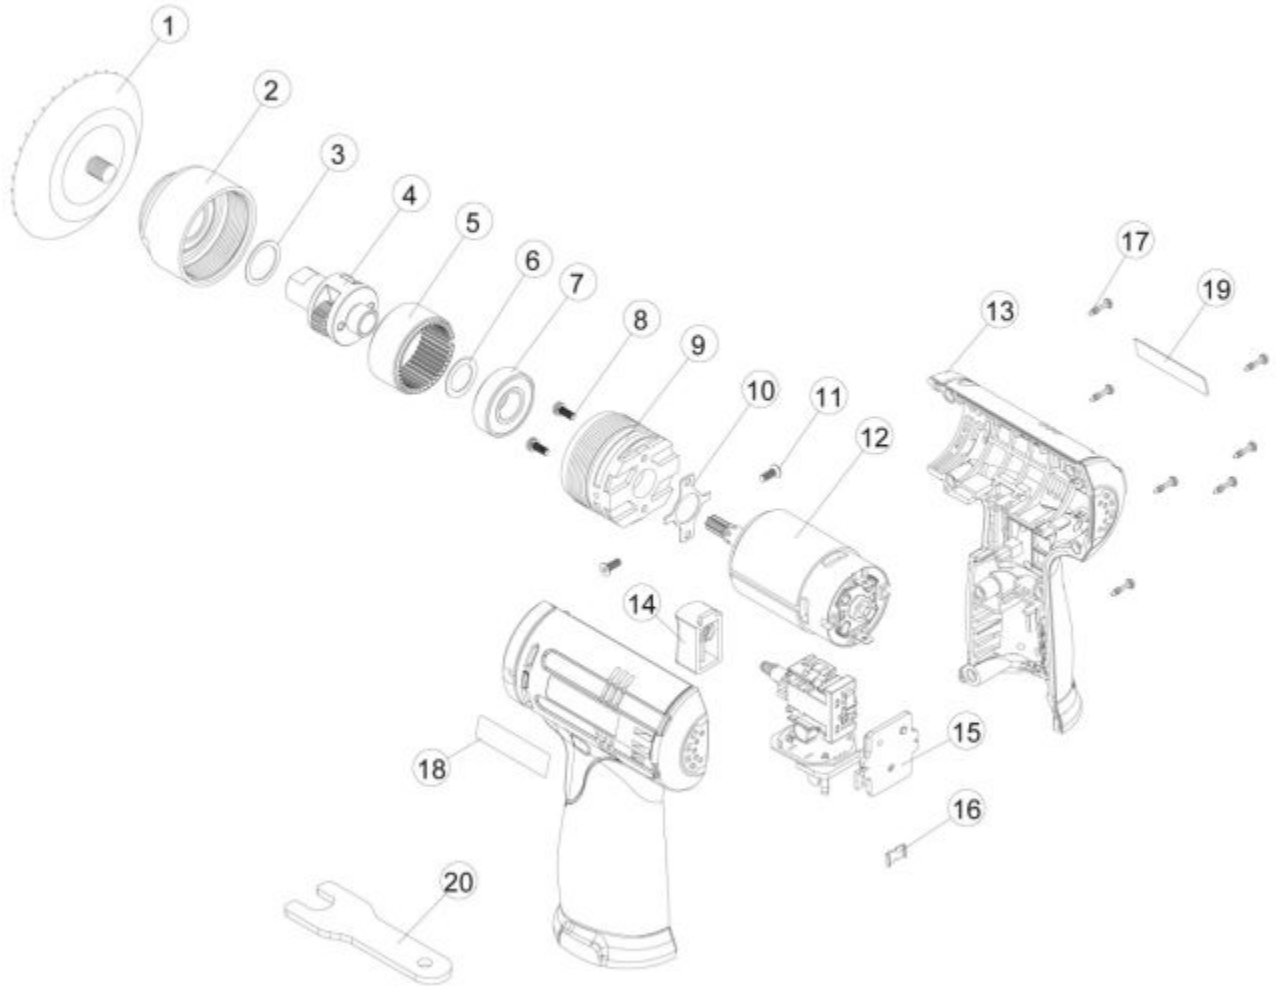

MCL12MP - 12V CORDLESS INFINIUM POLISHER

Item: MCL12MP

Description: 12V CORDLESS INFINIUM POLISHER

Notes: N/A

Figure No	Part Number	Description	No. Reqd	Warranty Code
1	K7RS108MP01	PAD F/MUC108MP	1	X
2	K7RS108MP02	FRONT COVER ASSEMBLY MCL16P	1	X
3	K7RS144W08	WASHER FOR MPTL144IW	1	X
4	*K7RS108MP04	BUSHING ASSEMBLY	1	
5	*K7RS12MP05	RING GEAR ASSEMBLY	1	
6	*K7RS108MP06	WASHER	1	
7	K7RS227B25	BALL BEARING MT1430,MT1450,60	1	X
8	K7RS108MP08	SCREW F/MUC108R	2	X
9	*K7RS108MP09	MOTOR BRACKET	1	
10	*K7RS108MP10	BAKELITE WASHER	1	
11	K7RS108MP11	SCREW F/ MUC108R	2	X
12	K7RS108MP12	MOTOR ASSY.	1	X
13	*K7RS10613	MAIN HOUSING - L & R	1	
14	K7RS12MP14	TRIGGER F/MUC122MP	1	X
15	K7RS12MP15	MAIN SWITCH AND PC F/MUC12MP	1	X
16	K7RS108DD12	HOUSING CLIP F/ MUC108S	1	X
17	K7RS108DD11	SCREWS F/MUC108DD AND MUC108S	7	X
18	*K7RS12MP18B	HOUSING LABEL - L	1	
19	*K7RS43119	HOUSING LABEL - R	1	
20	K7RS108MP21	SPANNER WRENCH	1	X