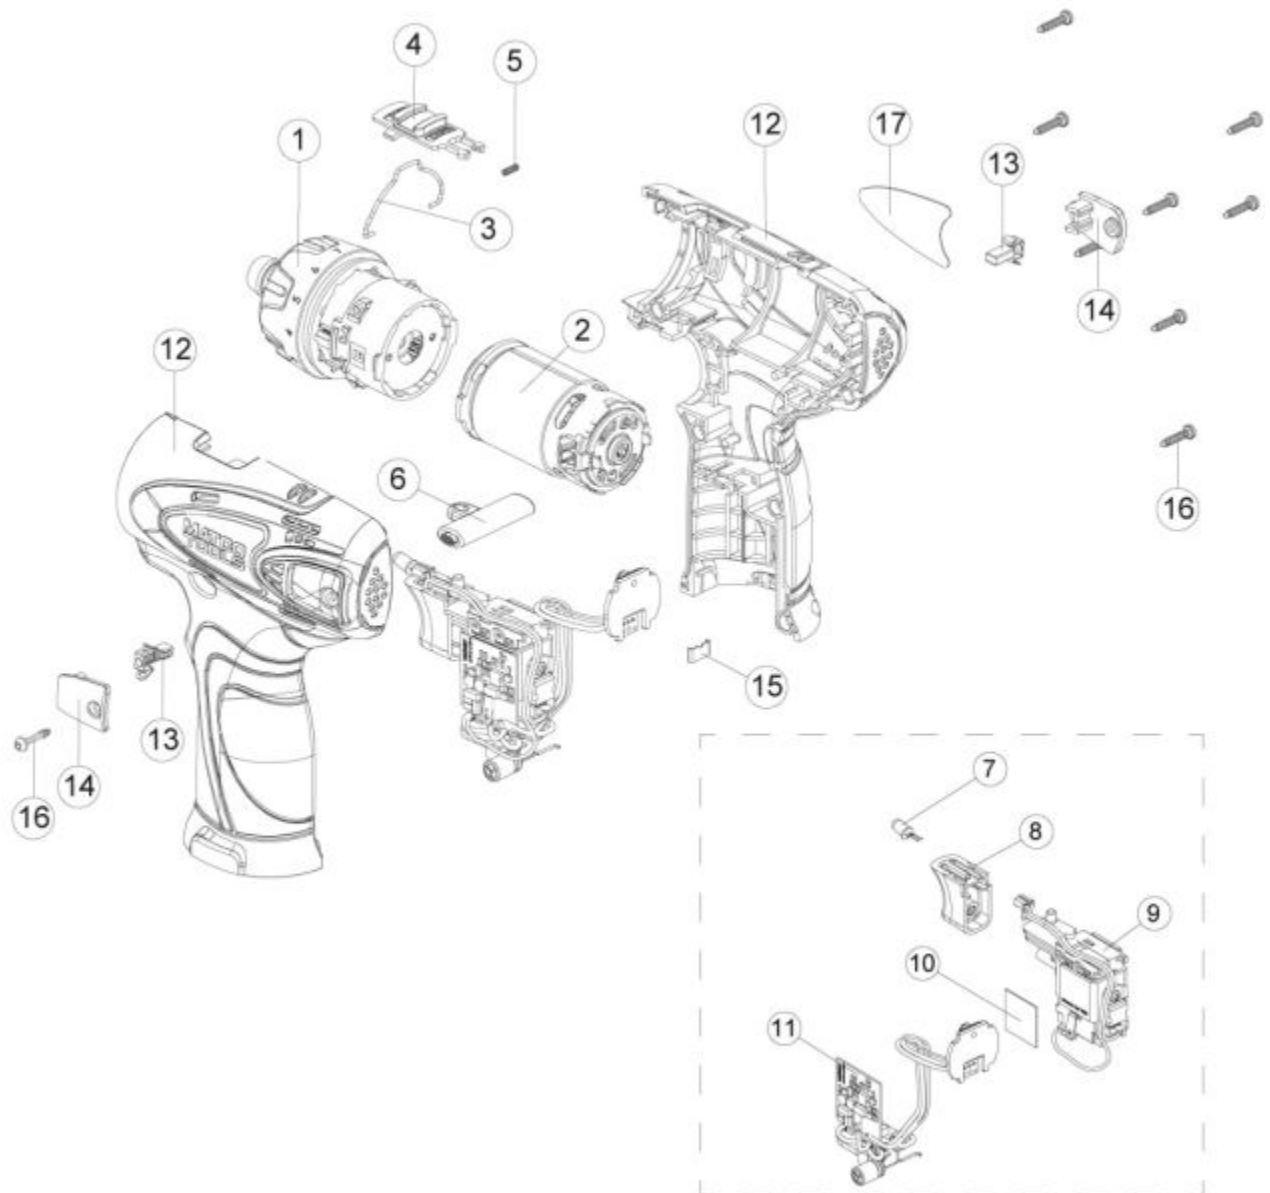

MCL12S - 12V CORDLESS INFINIU SCREW GUN

Item: MCL12S

Description: 12V CORDLESS INFINIU SCREW GUN

Notes: N/A

Figure No	Part Number	Description	No. Reqd	Warranty Code
1	K7RS12S01	GEARBOX ASSY F/ MUC12S	1	X
2	K7RS12DD04	MOTOR ASSEMBLY F/MUC122S	1	X
3	K7RS12DD05	SPEED CHANGE SPRING	1	X
4	K7RS12S04B	HIGH/LOW SPEED KNOB-MUC122S	1	X
5	K7RS12S04B	HIGH/LOW SPEED KNOB-MUC122S	1	X
6	K7RS122ID09	FWD/REVSE ROD F/MUC122	1	X
7	K7RS1812DD14	LED F/MUC122ID	1	X
8	K7RS07508	TRIGGER F/ MCL12S	1	X
9	K7RS12DD11	SWITCH F/MUC12IW AND MUC12DD	1	X
10	K7RS12DD12	THERMAL CONDUCTIVE PAD-MUC12IW	1	X
11	K7RS12DD13	PCB ASSY FOR MUC12S	1	X
12	K7RS13212	HOUSING F/ MCL12S	1	X
13	K7RS108DD08	CARBON BRUSH MUC108C	2	X
14	K7RS108IW14	CARBON BRUSH COVER F/MUC108IW	2	X
15	K7RS108DD12	HOUSING CLIP F/ MUC108S	1	X
16	K7RS144IW020	SCREW FOR RS144I	9	X
17	*K7RS42417	HOUSING LABEL - R	1	