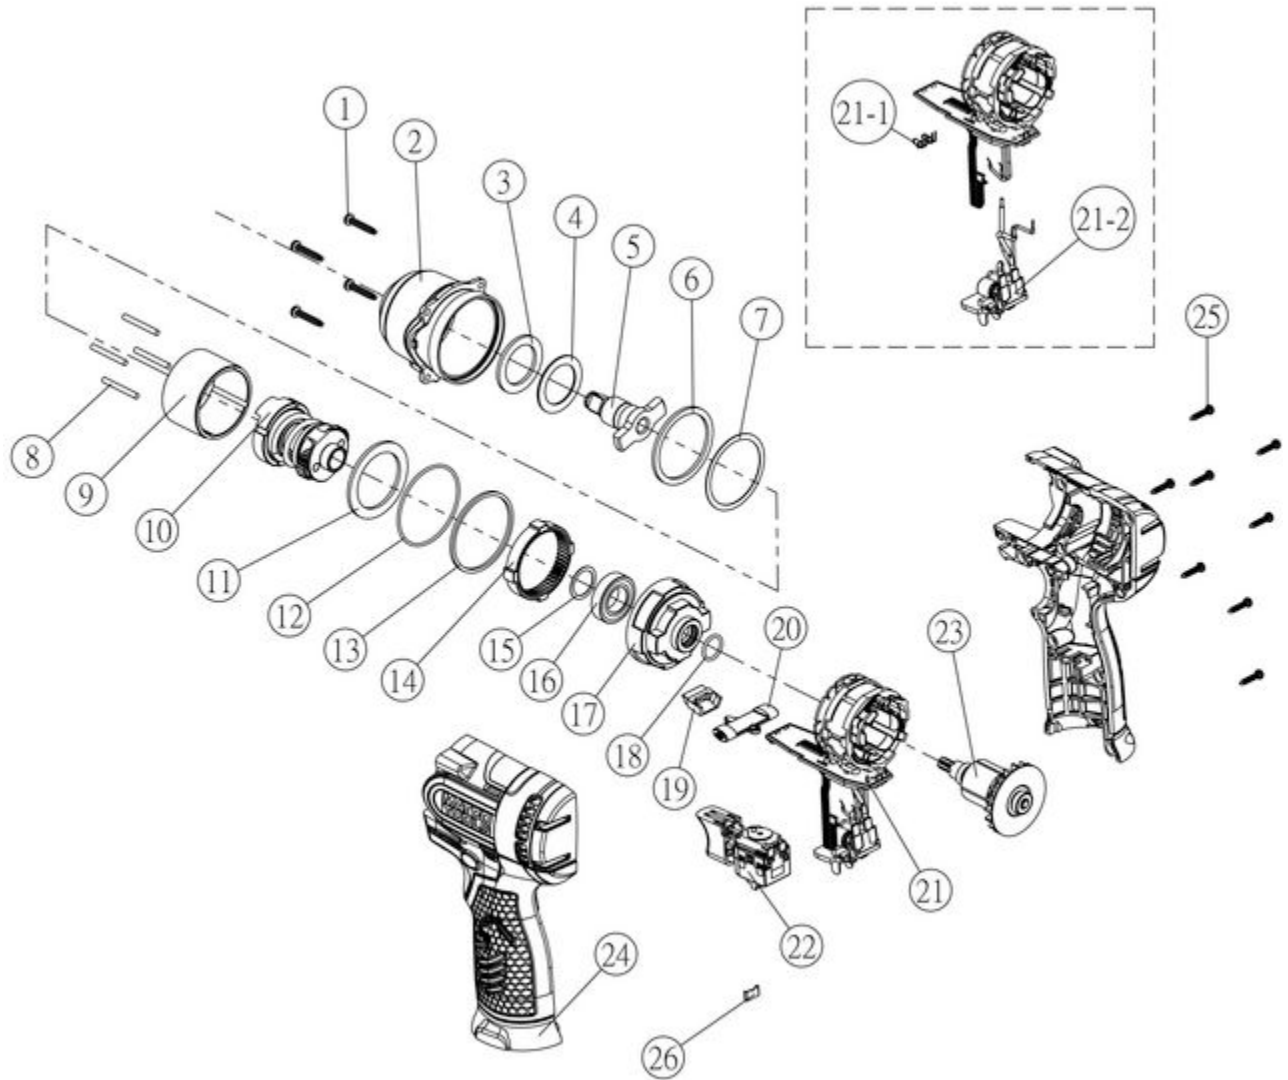

MCL1638HPIWG - 16V 3/8" IMPACT GREEN

Item: MCL1638HPIWG

Description: 16V 3/8" IMPACT GREEN

Notes: RS1638HPIWPLK PRODUCT LABEL KIT 1 RS163847O ORANGE HOUSING ĉ L&R 1 RS163847G GREEN HOUSING ĉ L&R 1

Figure No	Part Number	Description	No. Reqd	Warranty Code
1	K7RS163827	FRONT COVER SCREW F/ MCL1638	4	X
2	K7RS163828	FRONT COVER ASSY MCL16638HPIW	1	X
3	*K7RS144IWHO03	RUBBER WASHER	1	
4	*K7RS144IWHO04	WASHER	1	
5	K7RS163829	FRONT IMPACT ASSY 3/8	1	X
6	*K7RS163830	WASHER	1	
7	*K7RS163831	WASHER	1	
8	*K7RS163832	PIN, N3X26.8L	4	
9	*K7RS163833	SUB HAMMER	1	
10	*K7RS163834	REAR IMPACT ASSEMBLY	1	
11	*K7RS163835	WASHER	1	
12	*K7RS163836	O-RING	1	
13	*K7RS163837	WASHER	1	
14	K7RS144IW006	GEAR RING	1	X
15	K7RS144W08	WASHER FOR MPTL144IW	1	X
16	K7RS144W10	BEARING F/MPTL144IW	1	X
17	*K7RS163838	RING GEAR HOUSING	1	
18	*K7RS163839	O-RING	1	
19	*K7RS163840	LED HOLDER	1	
20	K7RS163841	FORWARD / REVERSE ROD	1	X
21	*K7RS163844	21-2 BATTERY CONNECTOR ASSEMBLY	1	
21	*K7RS163843	21-1 LED	2	
21	*K7RS163842	PCB ASSEMBLY & STATOR ASSEMBLY	1	
22	K7RS163845	MAIN SWITCH ASSY F/MCL1638HPIW	1	X
23	*K7RS163846	ROTOR ASSEMBLY	1	
24	K7RS163847	L & R HOUSING ASSY F/ MCL1638H	1	X
25	K7RS144IW020	SCREW FOR RS144I	8	X
26	K7RS108DD12	HOUSING CLIP F/ MUC108S	1	X