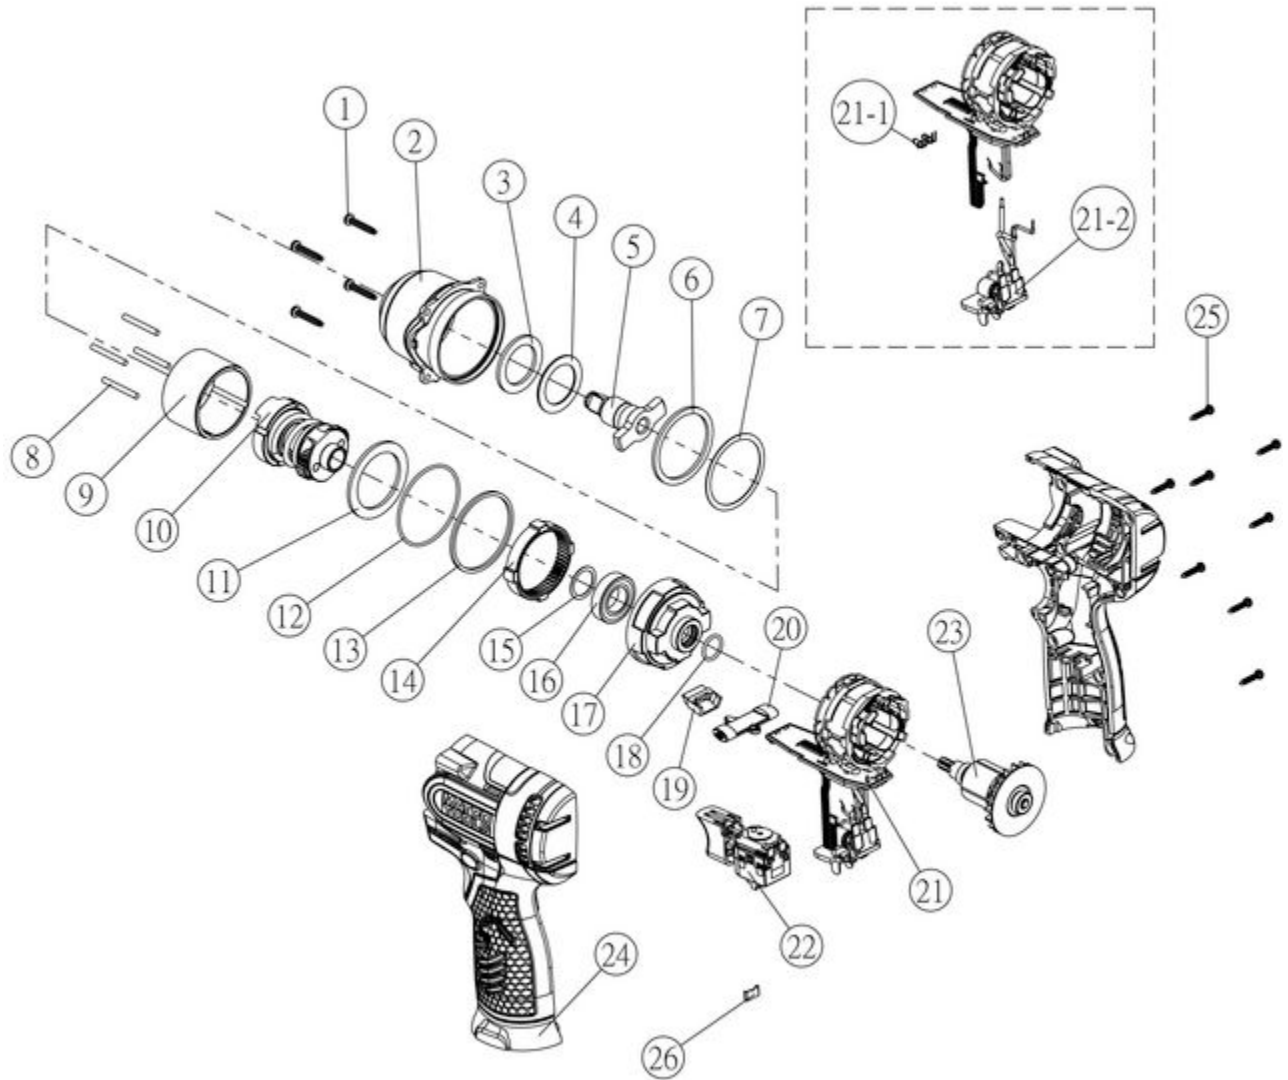

MCL1638HPIWO - 16V 3/8" IMPACT - ORANGE

Item: MCL1638HPIWO

Description: 16V 3/8" IMPACT - ORANGE

Notes: RS1638HPIWPLK PRODUCT LABEL KIT 1 RS163847O ORANGE HOUSING ĉ L&R 1 RS163847G GREEN HOUSING ĉ L&R 1

Figure No	Part Number	Description	No. Reqd	Warranty Code
1	K7RS163827	FRONT COVER SCREW F/ MCL1638	4	X
2	K7RS163828	FRONT COVER ASSY MCL16638HPIW	1	X
3	*K7RS144IWHO03	RUBBER WASHER	1	
4	*K7RS144IWHO04	WASHER	1	
5	K7RS163829	FRONT IMPACT ASSY 3/8	1	X
6	*K7RS163830	WASHER	1	
7	*K7RS163831	WASHER	1	
8	*K7RS163832	PIN, N3X26.8L	4	
9	*K7RS163833	SUB HAMMER	1	
10	*K7RS163834	REAR IMPACT ASSEMBLY	1	
11	*K7RS163835	WASHER	1	
12	*K7RS163836 O-RING	RS163836 O-RING	1	
13	*K7RS163837	WASHER	1	
14	K7RS144IW006	GEAR RING	1	X
15	K7RS144W08	WASHER FOR MPTL144IW	1	X
16	K7RS144W10	BEARING F/MPTL144IW	1	X
17	*K7RS163838	RING GEAR HOUSING	1	
18	*K7RS163839	O-RING	1	
19	*K7RS163840	LED HOLDER	1	
20	K7RS163841	FORWARD / REVERSE ROD	1	X
21	*K7RS163843	21-1 LED	2	
21	*K7RS163844	21-2 BATTERY CONNECTOR ASSEMBLY	1	
21	*K7RS163842	PCB ASSEMBLY & STATOR ASSEMBLY	1	
22	K7RS163845	MAIN SWITCH ASSY F/MCL1638HPIW	1	X
23	*K7RS163846	ROTOR ASSEMBLY	1	
24	K7RS163847	L & R HOUSING ASSY F/ MCL1638H	1	X
25	K7RS144IW020	SCREW FOR RS144I	8	X
26	K7RS108DD12	HOUSING CLIP F/ MUC108S	1	X