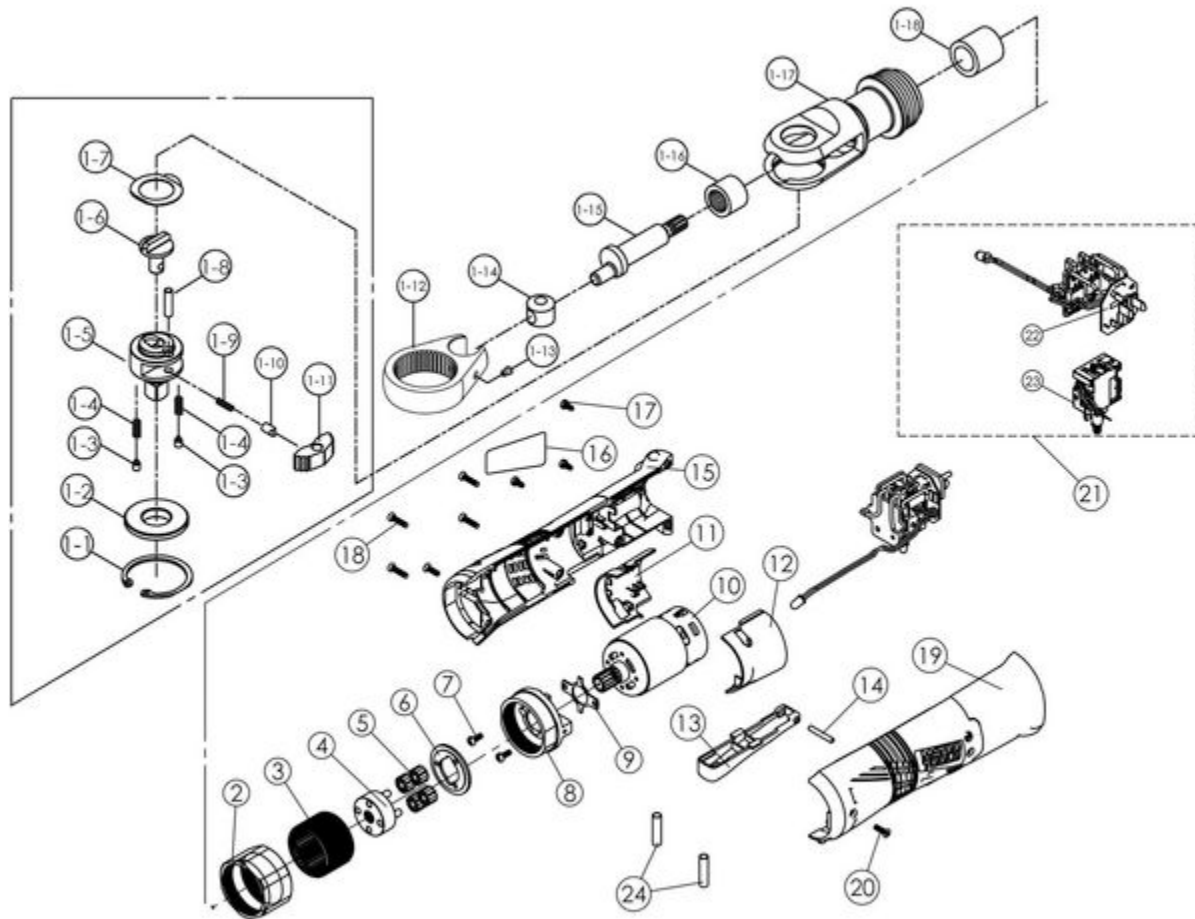

MCL1638RAG - 16V 3/8" RATCHET -GREEN

Item: MCL1638RAG

Description: 16V 3/8" RATCHET -GREEN

Notes: * Available only as MT2854RHK Ratchet Head Kit N/S: RSMCL1638RAWL - Product Warning Label (QTY 1)

Figure No	Part Number	Description	No. Reqd	Warranty Code
1	*K7*	1-11 RATCHET PAWL	1	
1	*K7*	1-2 3/8" THRUST WASHER	1	
1	*K7*	1-3 PIN	2	
1	*K7*	1-6 REVERSE BUTTON	1	
1	*K7*	1-8 PIN	1	
1	RS285433	DRIVE BUSHING	1	X
1	*K7-	1-13 GREASE FITTING	1	
1	RS285429	BUSHING	1	X
1	*K7*	1-1 RETAINER RING	1	
1	*K7*	1-7 WASHER	1	
1	RS285432	CRANKSHAFT	1	X
1	RS285431	NEEDLE BEARING	1	X
1	RS285430	HOUSING	1	X
1	*K7*	1-4 SPRING	2	
1	*K7*	1-5 3/8" ANVIL	1	
1	RS285434	RATCHET YOKE	1	X
1	*K7*	1-10 LOCK PIN	1	
1	*K7*	1-9 SPRING	1	
2	*K7RS163801	HEXAGONAL NUT	1	
3	*K7RS163802	RING GEAR	1	
4	*K7RS123803	PLANETARY GEAR BASE	1	
5	*K7RS123804	PLANETARY GEARS	4	
6	*K7RS163806	WASHER	1	
7	*K7RS01804	SCREW [M3 X 8L]	2	
8	*K7RS1238R09	MOTOR CONNECTOR	1	
9	*K7RS1238R10	WASHER [25.7 X 26 X 0.8T]	1	
10	*K7RS163848	MOTOR ASS'Y	1	
11	K7RS12R19	INSULATION R	1	X
12	K7RS12R18	INSULATION L	1	X
13	*K7RS123806	TRIGGER	1	
14	K7RS163823	PIN F/ MCL1238R	1	X
15	*K7RS163849G	HOUSING-R ASS'Y - GREEN	1	
15	*K7RS163849O	HOUSING-R ASS'Y - ORANGE	1	

15	*K7RS163849	HOUSING-R ASS'Y	1	
16	*K7RS163850	HOUSING LABEL-R	1	
17	K7RS108R18	SCREW (TP3X12L) F/ MUC108R	3	X
18	K7RS108R20	SCREW (M3X10L) F/ MUC108R	4	X
19	*K7RS1238R17G	HOUSING-L ASS'Y - GREEN	1	
19	*K7RS1238R17O	HOUSING-L ASS'Y - ORANGE	1	
19	K7RS1238R17	HOUSING LEFT ASSEMBLY	1	X
20	K7RS108R19	SCREW F/MUC108R	2	X
22	K7RS163811	CIRCUIT BOARD F/ MCL1638R	1	X
23	K7RS12R09	MUC12R MAIN SWITCH	1	X
24	*K7RS161618	HEAT SHRINKAGE TUBE	2	