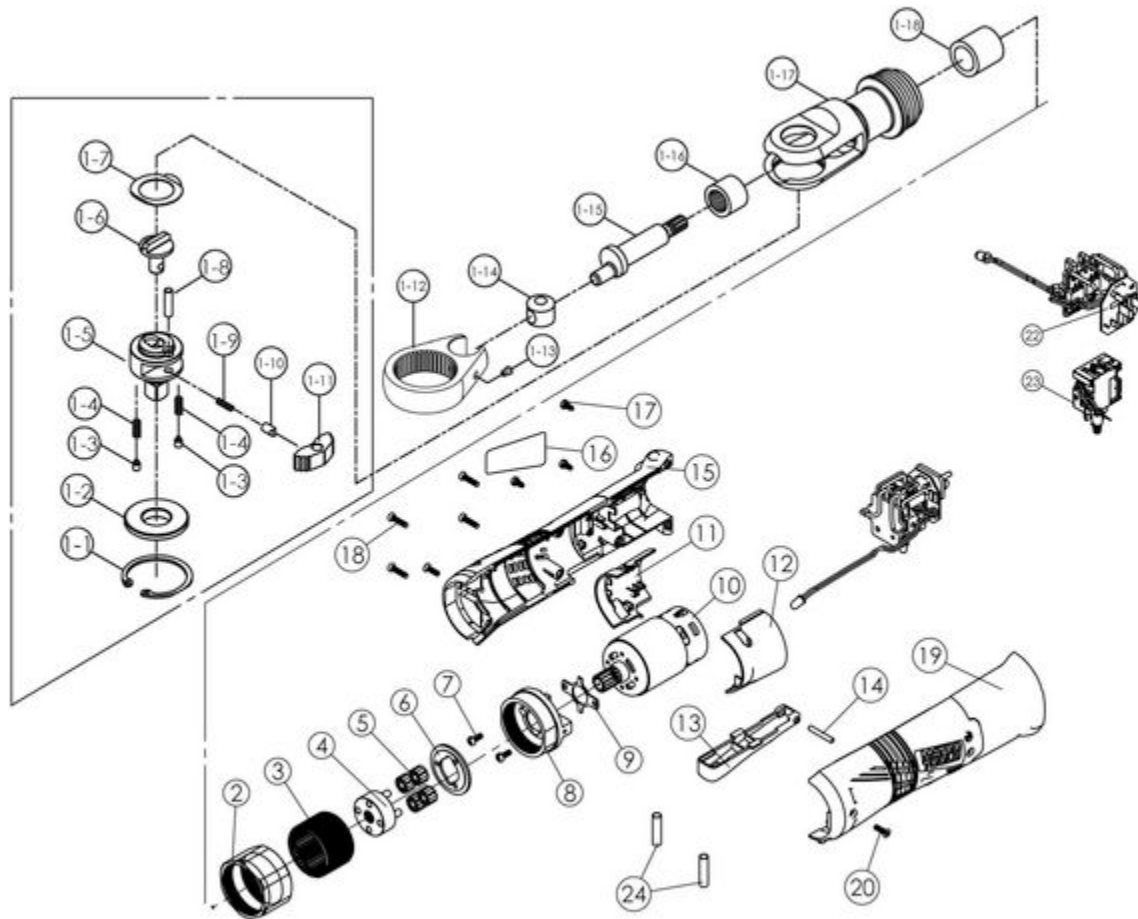

MCL1638RA - 16V 3/8" RATCHET -BURGUNDY

Item: MCL1638RA

Description: 16V 3/8" RATCHET -BURGUNDY

Notes: * Available only as MT2854RHK Ratchet Head Kit N/S: RSMCL1638RAWL - Product Warning Label (QTY 1)

Figure No	Part Number	Description	No. Reqd	Warranty Code
1	*K7*	1-2 3/8" THRUST WASHER	1	
1	*K7*	1-11 RATCHET PAWL	1	
1	*K7*	1-8 PIN	1	
1	*K7*	1-1 RETAINER RING	1	
1	*K7*	1-3 PIN	2	
1	*K7*	1-6 REVERSE BUTTON	1	
1	RS285434	RATCHET YOKE	1	X
1	*K7*	1-10 LOCK PIN	1	
1	*K7*	1-4 SPRING	2	
1	*K7*	1-7 WASHER	1	
1	RS285431	NEEDLE BEARING	1	X
1	RS285432	CRANKSHAFT	1	X
1	RS285429	BUSHING	1	X
1	RS285430	HOUSING	1	X
1	*K7-	1-13 GREASE FITTING	1	
1	RS285433	DRIVE BUSHING	1	X
1	*K7*	1-9 SPRING	1	
1	*K7*	1-5 3/8" ANVIL	1	
2	*K7RS163801	HEXAGONAL NUT	1	
3	*K7RS163802	RING GEAR	1	
4	*K7RS123803	PLANETARY GEAR BASE	1	
5	*K7RS123804	PLANETARY GEARS	4	
6	*K7RS163806	WASHER	1	
7	*K7RS01804	SCREW [M3 X 8L]	2	
8	*K7RS1238R09	MOTOR CONNECTOR	1	
9	*K7RS1238R10	WASHER [25.7 X 26 X 0.8T]	1	
10	*K7RS163848	MOTOR ASS'Y	1	
11	K7RS12R19	INSULATION R	1	X
12	K7RS12R18	INSULATION L	1	X
13	*K7RS123806	TRIGGER	1	
14	K7RS163823	PIN F/ MCL1238R	1	X
15	*K7RS163849G	HOUSING-R ASS'Y - GREEN	1	
15	*K7RS163849	HOUSING-R ASS'Y	1	

15	*K7RS1638490	HOUSING-R ASS'Y - ORANGE	1	
16	*K7RS163850	HOUSING LABEL-R	1	
17	K7RS108R18	SCREW (TP3X12L) F/ MUC108R	3	X
18	K7RS108R20	SCREW (M3X10L) F/ MUC108R	4	X
19	*K7RS1238R17G	HOUSING-L ASS'Y - GREEN	1	
19	*K7RS1238R17O	HOUSING-L ASS'Y - ORANGE	1	
19	K7RS1238R17	HOUSING LEFT ASSEMBLY	1	X
20	K7RS108R19	SCREW F/MUC108R	2	X
22	K7RS163811	CIRCUIT BOARD F/ MCL1638R	1	X
23	K7RS12R09	MUC12R MAIN SWITCH	1	X
24	*K7RS161618	HEAT SHRINKAGE TUBE	2	