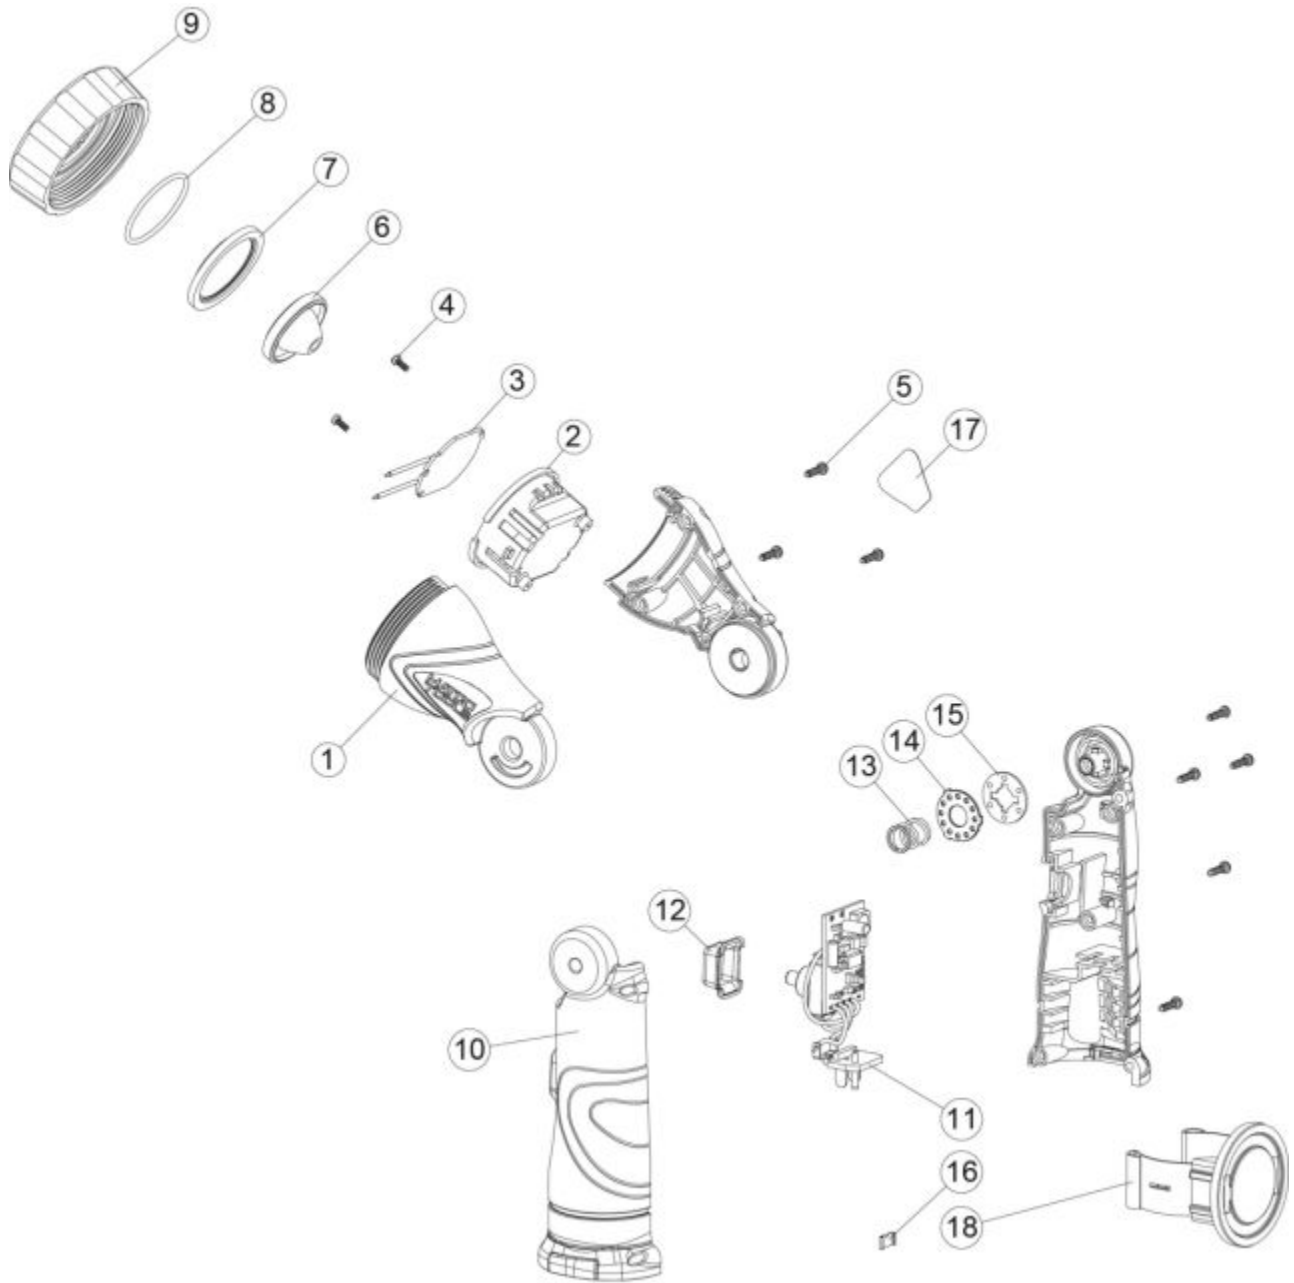

MCL16LED - 16V INFINIUM LED LIGHT

Item: MCL16LED

Description: 16V INFINIUM LED LIGHT

Notes: N/A

Figure No	Part Number	Description	No. Reqd	Warranty Code
1	K7RS12L01	BURNER HOUSING - L & R	1	X
2	K7RS12L02	HEAT SINK (2RADA026) /CORDLESS	1	X
3	K7RS12L03	LED ASSY/MUC12LED	1	X
4	*K7RS4803	SCREW	2	
5	K7RS108R18	SCREW (TP3X12L) F/ MUC108R	8	X
6	K7RS12L06	OPTIC LENS F/MUC12LED	1	X
7	K7RS12L07	SECONDARY LENS F/MUC12LED	1	X
8	K7RS12L08	O-RING FOR MUC122LED	1	X
9	K7RS12L09	BURNER COVER F/ MUC12LED	1	X
10	*K7RS75410	HOUSING - L & R	1	
11	*K7RS24311	TRANSFORMER CONNECTION	1	
12	K7RS72L10B	BUTTON FOR MUC122LED	1	X
13	*K7RS108L12	SPRING	1	
14	*K7RS108L13	PIVOT PLATE	1	
15	*K7RS108L14	PIVOT PLATE WITH STEEL BALLS	1	
16	K7RS108DD12	HOUSING CLIP F/ MUC108S	1	X
17	*K7RS25917	HOUSING LABEL - L	1	
18	*K7MUC108CLIP	MAGNET CLIP	1	