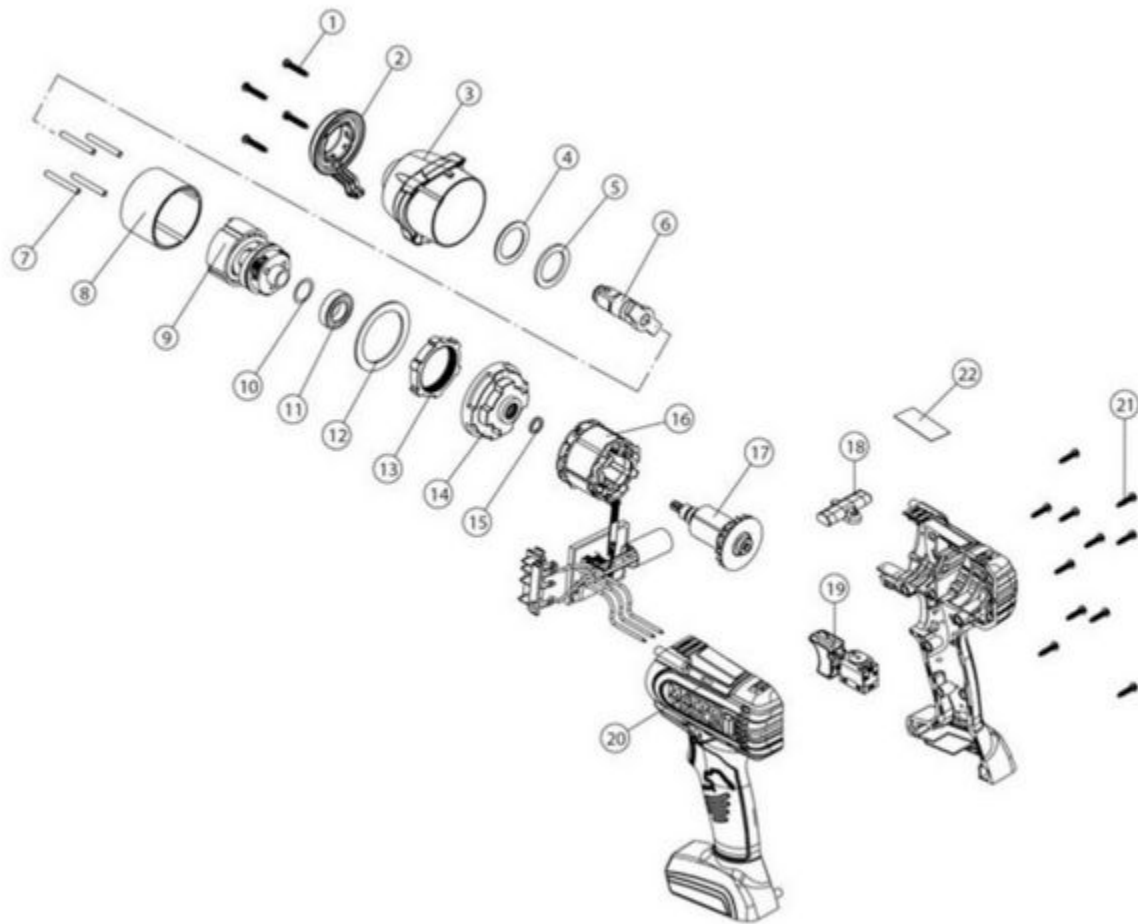

MCL2038HIKG - 20V 3/8 HP WRENCH KIT GREEN

Item: MCL2038HIKG

Description: 20V 3/8 HP WRENCH KIT GREEN

Notes: Kit Contents: 20V+ 3/8" Impact Wrench; 20V+ Universal Charger; (1) 20V+ 5Ah Li-Ion Battery

Figure No	Part Number	Description	No. Reqd	Warranty Code
1	K7RS163827	FRONT COVER SCREW F/ MCL1638	4	X
2	*K7RS203801	LED ASS'Y	1	
3	*K7RS203802	FRONT COVER ASS'Y - BLACK	1	
4	*K7RS144IWHO03	RUBBER WASHER [34 X 24 X 1T]	1	
5	*K7RS144IWHO04	WASHER [34 X 24 X 2T]	1	
6	*K7RS203803	3/8" FRONT IMPACT ASS'Y	1	
7	*K7RS203804	PIN [4 X 33.5L]	4	
8	*K7RS203805	SUB HAMMER	1	
9	*K7RS203806	REAR IMPACT ASS'Y	1	
10	*K7RS1838IW09	WASHER [19.5 X 15.2-0.3T]	1	
11	K7RS144W10	BEARING F/MPTL144IW	1	X
12	*K7RS203807	WASHER	1	
13	K7144IWHO08	GEAR RING F/MCL144IWHO	1	X
14	*K7RS203808	RING GEAR FIXTURE	1	
15	*K7RS163839	O-RING [12.3 X 1.6]	1	
16	*K7RS203809	PCB ASS'Y + STATOR ASS'Y	1	
17	*K7RS203810	ROTOR ASS'Y	1	
18	*K7RS203811	FORWARD/REVERSE ROD	1	
19	*K7RS203812	MAIN SWITCH	1	
20	*K7RS203813	HOUSING-L&R [BURGUNDY]	1	
20	*K7RS203813G	HOUSING-L&R [GREEN]	1	
20	*K7RS203813O	HOUSING-L&R [ORANGE]	1	
21	K7RS144DD18	HOUSING SCREW F/ MCL18IWVS	1	X
22	*K7RSMCL2038HIWPLK	PRODUCT WARNING LABEL	1	