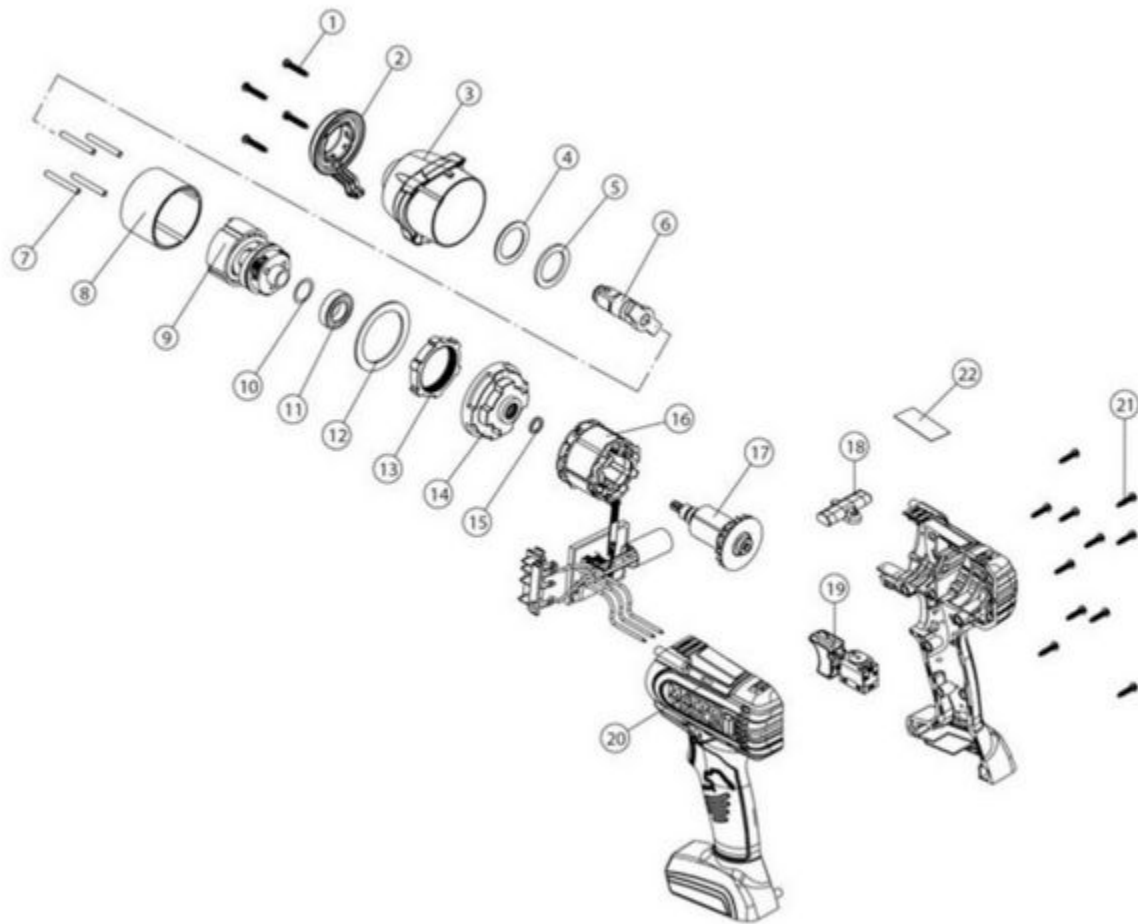

MCL2038HIKO - 20V 3/8" HP WRENCH KIT ORANGE

Item: MCL2038HIKO

Description: 20V 3/8" HP WRENCH KIT ORANGE

Notes: Kit Contents: 20V+ 3/8" Impact Wrench; 20V+ Universal Charger; (1) 20V+ 5Ah Li-Ion Battery

Figure No	Part Number	Description	No. Reqd	Warranty Code
1	K7RS163827	FRONT COVER SCREW F/ MCL1638	4	X
2	*K7RS203801	LED ASS'Y	1	
3	*K7RS203802	FRONT COVER ASS'Y - BLACK	1	
4	*K7RS144IWHO03	RUBBER WASHER [34 X 24 X 1T]	1	
5	*K7RS144IWHO04	WASHER [34 X 24 X 2T]	1	
6	*K7RS203803	3/8" FRONT IMPACT ASS'Y	1	
7	*K7RS203804	PIN [4 X 33.5L]	4	
8	*K7RS203805	SUB HAMMER	1	
9	*K7RS203806	REAR IMPACT ASS'Y	1	
10	*K7RS1838IW09	WASHER [19.5 X 15.2-0.3T]	1	
11	K7RS144W10	BEARING F/MPTL144IW	1	X
12	*K7RS203807	WASHER	1	
13	K7144IWHO08	GEAR RING F/MCL144IWHO	1	X
14	*K7RS203808	RING GEAR FIXTURE	1	
15	*K7RS163839	O-RING [12.3 X 1.6]	1	
16	*K7RS203809	PCB ASS'Y + STATOR ASS'Y	1	
17	*K7RS203810	ROTOR ASS'Y	1	
18	*K7RS203811	FORWARD/REVERSE ROD	1	
19	*K7RS203812	MAIN SWITCH	1	
20	*K7RS2038130	HOUSING-L&R [ORANGE]	1	
20	*K7RS203813G	HOUSING-L&R [GREEN]	1	
20	*K7RS203813	HOUSING-L&R [BURGUNDY]	1	
21	K7RS144DD18	HOUSING SCREW F/ MCL18IWVS	11	X
22	*K7RSMCL2038HIWPLK	PRODUCT WARNING LABEL	1	