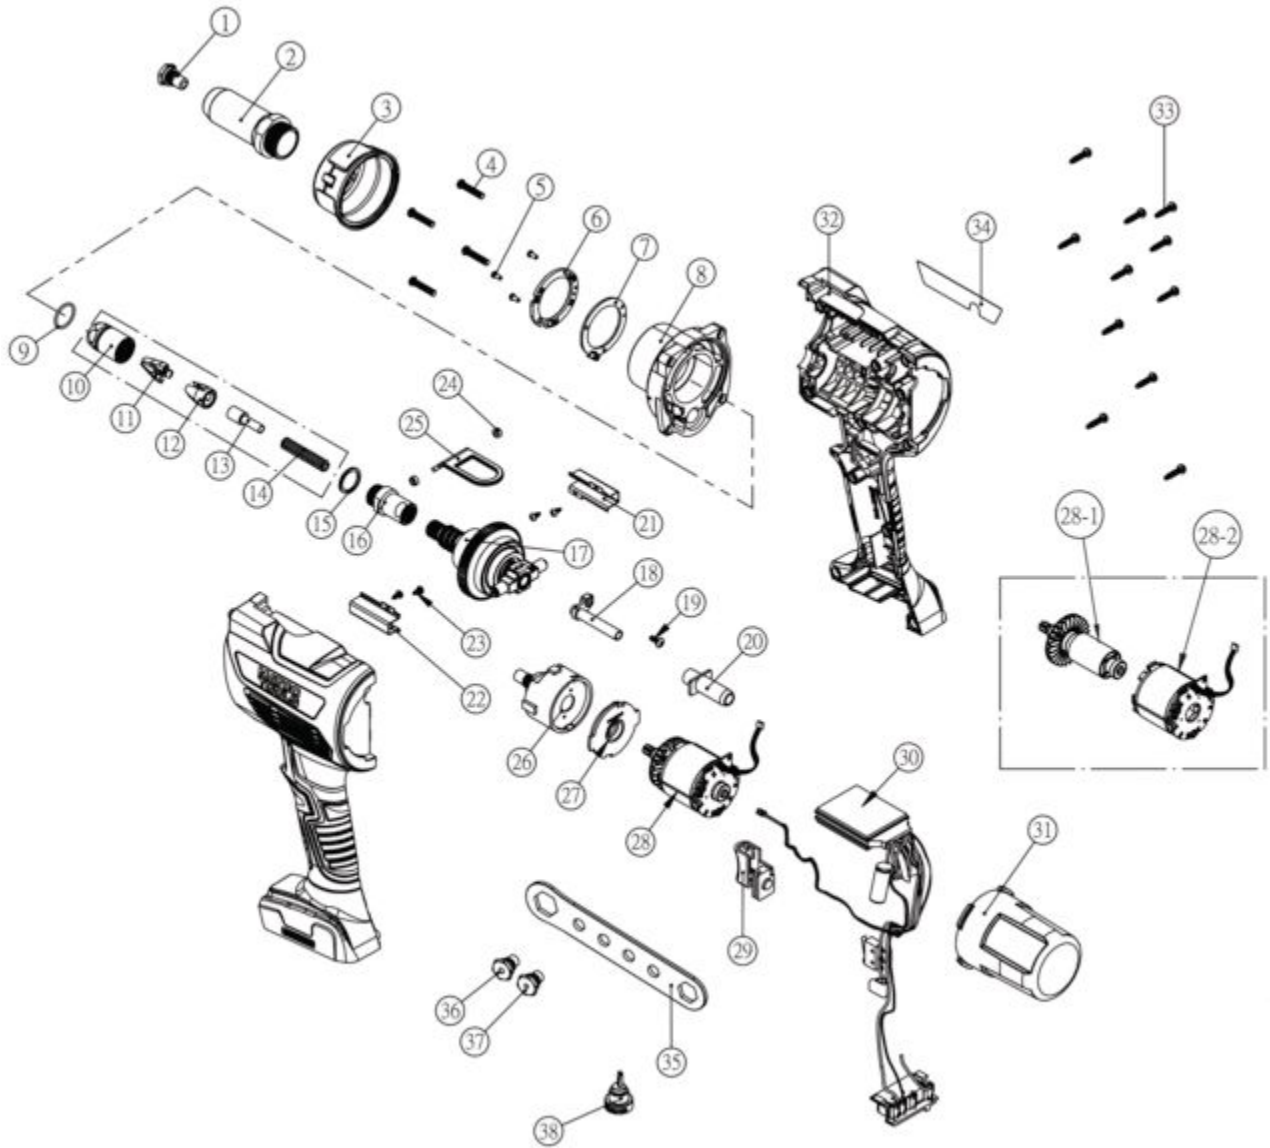

MCL20RG - 20V RIVET GUN

Item: MCL20RG

Description: 20V RIVET GUN

Notes: N/A

Figure No	Part Number	Description	No. Reqd	Warranty Code
1	*K7RS140010	NOSE PIECE-6.4(1/4")	1	
2	*K7RS140011	NOSE COVER	1	
3	*K7RS140012	PROTECTION FRONT COVER	1	
4	K7144IWHO01	FRNT HOUSE SCREW MCL144IWHO	1	X
5	*K7RS4803	SCREW	3	
6	*K7RS140013	LED COVER	1	
7	*K7RS140014	LED LENS	1	
8	*K7RS140015	FRONT HOUSING ASSEMBLY	1	
9	*K7RS140016	O-RING	1	
10	*K7RS140017	JAW HOUSING	1	
11	*K7RS140018	JAWS	3	
12	*K7RS140019	JAW CASE	1	
13	*K7RS140020	JAW PUSHER-6.4	1	
14	*K7RS140021	SPRING-6.4	1	
15	*K7RS140022	SPRING WASHER	1	
16	*K7RS140023	SPINDLE ADAPTER	1	
17	*K7RS140024	SPINDLE ASSEMBLY	1	
18	*K7RS140025	EXTENSION PIPE	1	
19	*K7RS140026	SCREW	1	
20	*K7RS140027	END PIPE	1	
21	*K7RS140028	GUIDE-RIGHT	1	
22	*K7RS140029	GUIDE-LEFT	1	
23	*K7RS108L09	SCREW	4	
24	*K7RS140030	BUSHING	2	
25	*K7RS140031	HOOK	1	
26	*K7RS140032	GEAR BOX ASSEMBLY	1	
27	*K7RS140033	RETURN SPRING (SMALL)	1	
28	*K7RS140036	28-2 MOTOR	1	
28	*K7RS140034	HANGING CLIP	1	
28	*K7RS140035	28-1 MOTOR CONNECTOR	1	
29	*K7RS140037	ROTOR ASSEMBLY	1	
30	*K7RS140038	SETTING SCREW PIN	1	
31	*K7RS140039	RIVET PIN COLLECTOR	1	

32	*K7RS140040B	HOUSING-LEFT & RIGHT ASSEMBLY	1	
33	K7RS144DD18	HOUSING SCREW F/ MCL18IWVS	11	X
34	*K7RS140041	HOUSING LABEL-RIGHT	1	
35	*K7RS140042	NOSE PIECE WRENCH	1	
36	*K7RS140043	NOSE PIECE-4.0(5/32")	1	
37	*K7RS140044	NOSE PIECE-4.8(3/16")	1	
38	*K7RS140045	JAWS ASSEMBLY JIG	1	