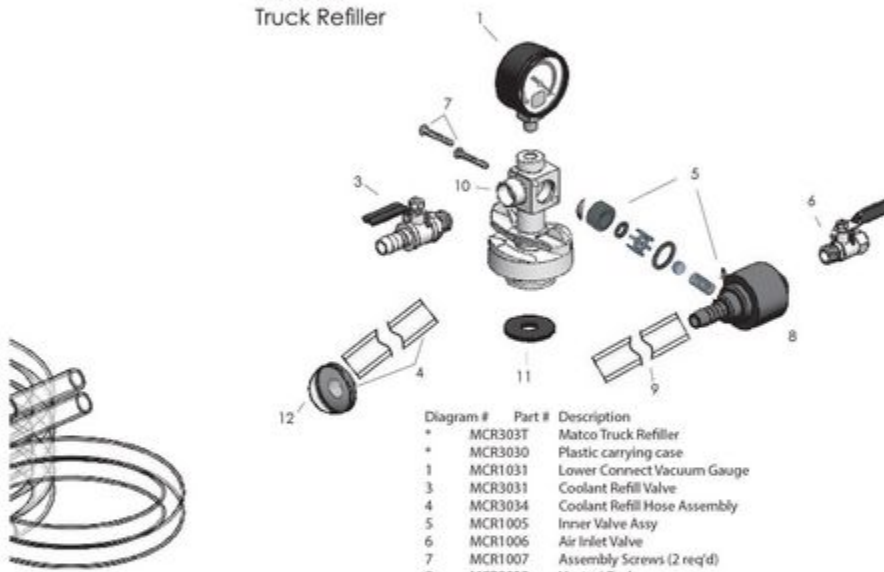

MCR303T - LARGE TRUCK REFILLER

MCR303T
Truck Refiller

Diagram #	Part #	Description
*	MCR303T	Matco Truck Refiller
+	MCR3030	Plastic carrying case
1	MCR1031	Lower Connect Vacuum Gauge
3	MCR3031	Coolant Refill Valve
4	MCR3034	Coolant Refill Hose Assembly
5	MCR1005	Inner Valve Assy
6	MCR1006	Air Inlet Valve
7	MCR1007	Assembly Screws (2 req'd)
8	MCR3032	Venturi Body
9	MCR3033	Overflow Hose
10	MCR1032A	Coolant Refill Body Assy
11	MT0005	Tester Seal
12	MCR3034S	Coolant Refill Suction Screen Only

Item: MCR303T

Description: LARGE TRUCK REFILLER

Notes: The MCR303t has a D warranty but was changed to M warranty to prevent the entire set from being warrantied rather than individual parts. All other replacement parts are noted in the bill of materials.