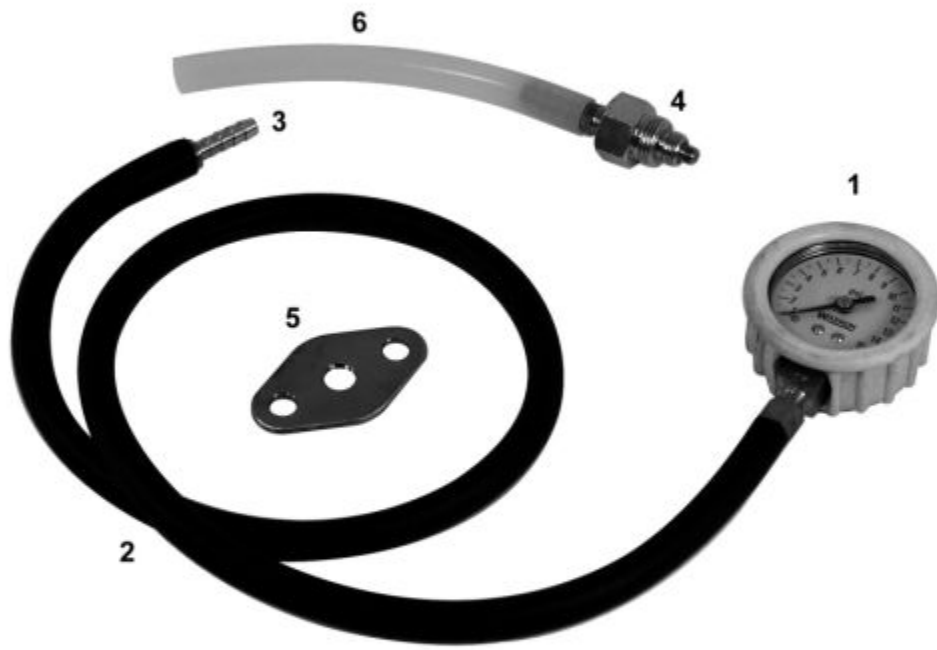

MDBPT2 - BACK PRESSURE TESTER

Item: MDBPT2

Description: BACK PRESSURE TESTER

Notes: N/A

Figure No	Part Number	Description	No. Reqd	Warranty Code
1	R1BPT01-1	GAUGE F/MDBPT1	1	X
2	R1BPT01-2	HOSE	1	X
3	R1BPT01-4	1/8 IN MALE BARB FITTING	1	L
4	R16325-293	3 STAGE 7/8 HEX ADAPTER	1	D
5	R16450-062	TOYOTA FLANGE ADAPTER F/ MDBPT	1	X
6	R18865-112	6" HIGH TEMP SILICON TUBE MDBP	1	X