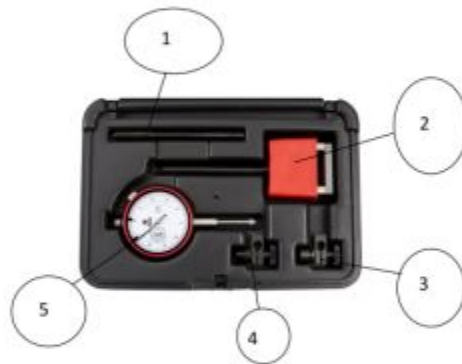

MDI260 - MATCO DIAL INDICATOR W/ MAGNET

Item: MDI260

Description: MATCO DIAL INDICATOR W/ MAGNET

Notes: N/A

Figure No	Part Number	Description	No. Reqd	Warranty Code
1	DI260-4209	2 INCH DIA ROD	1	X
2	DI260-4212	MAGNETIC BASE	1	D
3	EQ4218	UNIV DIAL INDICATOR CLAMP	1	D
4	EQ4217	UNIVERSAL DIAL INDICATOR CLAMP	1	D
5	EQ6632MO-70	DIAL INDICATOR	1	D