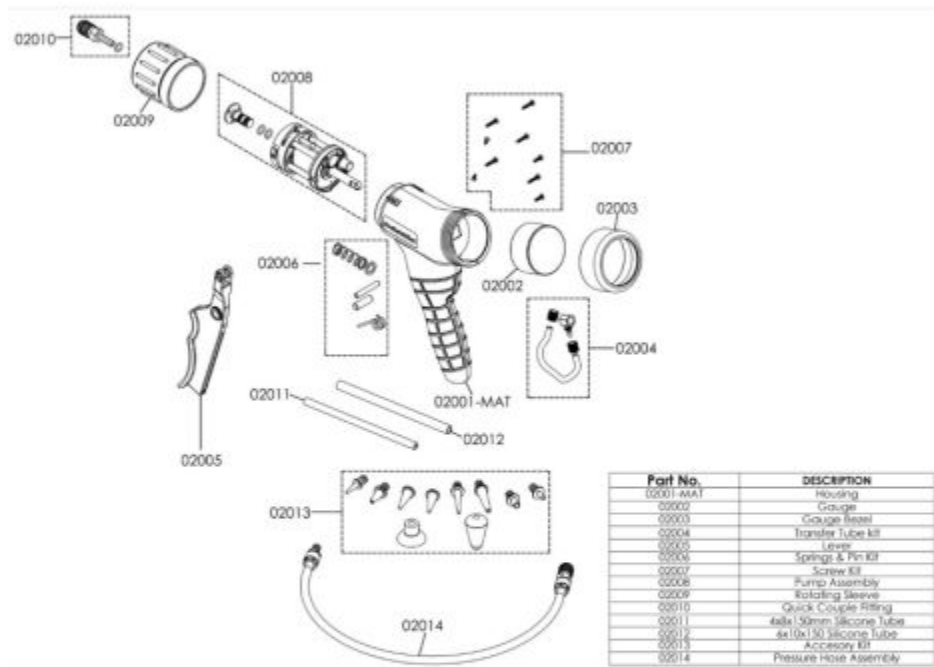

MDPKIT - QUICKDIAL PUMP KIT

Item: MDPKIT

Description: QUICKDIAL PUMP KIT

Notes: N/A

Figure No	Part Number	Description	No. Reqd	Warranty Code
2001	0402001-MAT	HOUSING F/MDPKIT	1	D
2002	0402002	GAUGE F/MDPKIT	1	D
2003	0402003	GAUGE BEZEL F/MDPKIT	1	D
2004	0402004	TRANSFER TUBE KIT F/MDPKIT	1	D
2005	0402005	LEVER F/MDPKIT	1	D
2006	0402006	SPRING & PIN KIT F/MDPKIT	1	D
2007	0402007	SCREW KIT F/MDPKIT	1	D
2008	0402008	PUMP ASSEMBLY F/MDPKIT	1	D
2009	0402009	ROTATING SLEEVE F/MDPKIT	1	D
2010	0402010	QUICK COUPLE FITTING F/MDPKIT	1	D
2011	0402011	4X8X150MM SILICON TUBE F/MDPKI	1	D
2012	0402012	6X8X 150MM SILICON TUBE	1	D
2013	0402013	ACCESSORY KIT F/MDPKIT	1	D
2013	0402013	ACCESSORY KIT F/MDPKIT	1	D
2014	0402014	PRESSURE HOSE ASSEMBLY	1	D