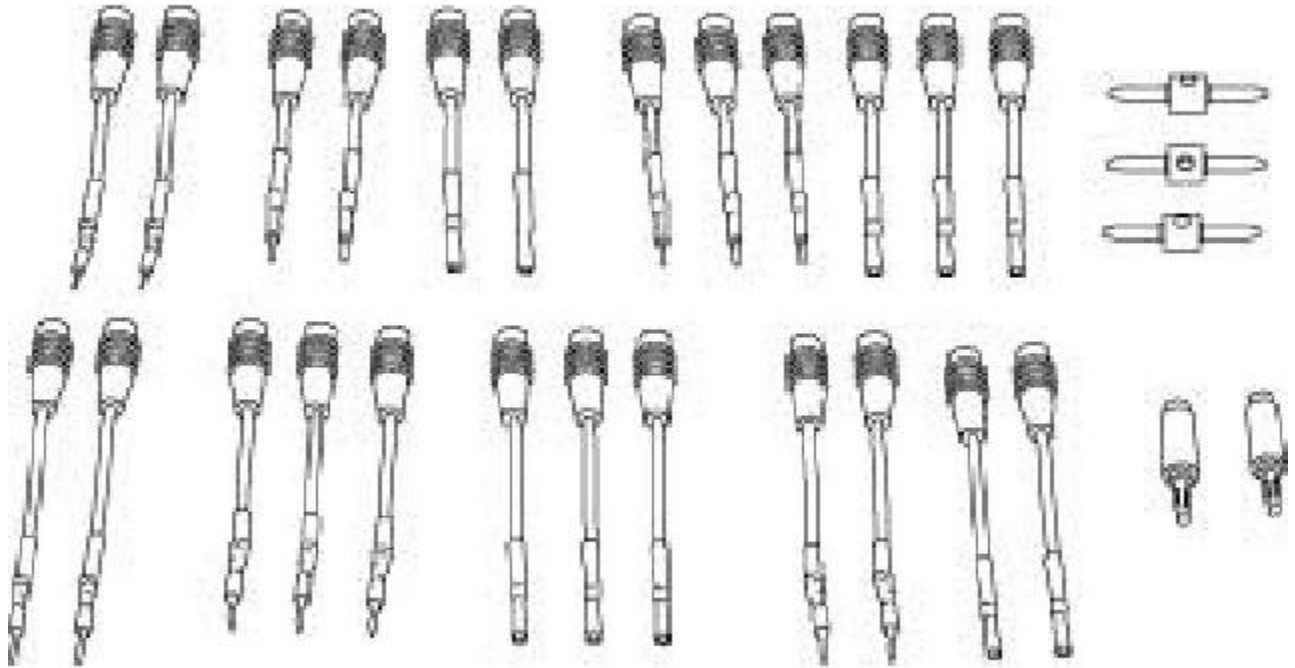

MDRT01 - ROUND TERMINAL PROBE ADPTR SET

Item: MDRT01

Description: ROUND TERMINAL PROBE ADPTR SET

Notes: VENDOR - WAEKON.

Figure No	Part Number	Description	No. Reqd	Warranty Code
0	*R116930010	CLEAR VINYL POUCH	1	
1	R1WAE-58BP4	4PK BLACK BANANA PLUG	1	X
1	R1WAE-58RP4	4PK RED BANANA PLUG	1	X
2	R116525364P3	DUAL BANANA PLUG TEE ADAPTER	1	X
3	R116970160P2	2PK XL GREEN MALE ROUND CONCTR	1	X
4	R116970161P2	2PK XLG FEMALE CONNECTORS	1	X
5	R116970172P2	BLK LARGE MALE ROUND-2PK	1	X
6	R116970173P2	LARGE BLACK FEMALE ROUND-2PK	1	X
7	R116970182P3	ORG MED ML ROUND CONNECT 3PK	1	X
8	R116970183P3	ORG MED FEMALE RND ADPT-3PK	1	D
9	R116970159P3	3PK GREY FEMALE ADAPTER	1	X
10	R116970188P3	3PK GREY MALE ADAPTER	1	X
11	R116970175P3	EX SMALL RED FEMALE ROUND-3PK	1	D
12	R116970176P3	EX SMALL RED MALE ROUND-3PK	1	D