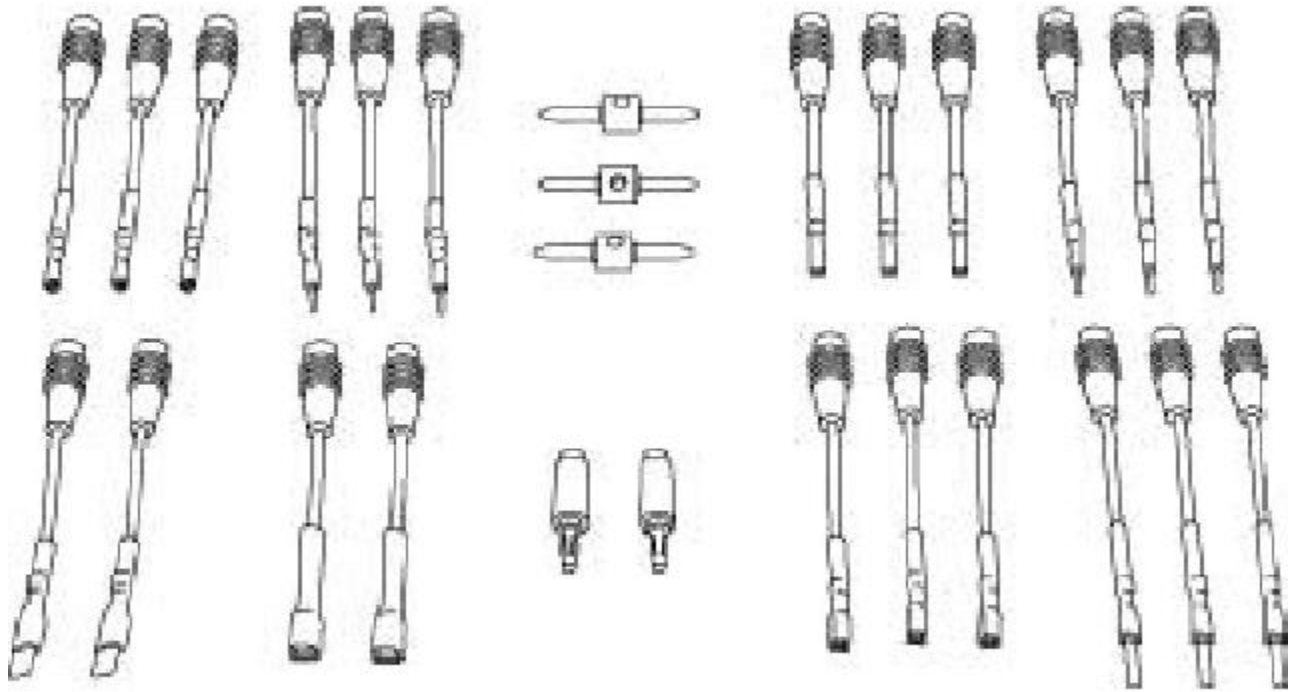

MDST02 - SPADE TERMINAL PROBE ADPTR SET

Item: MDST02

Description: SPADE TERMINAL PROBE ADPTR SET

Notes: VENDOR - WAEKON some dashes need take out of part #

Figure No	Part Number	Description	No. Reqd	Warranty Code
0	R116970187P2	2PK LG WHITE FEMALE SPADE TERM	1	X
0	R116525364P3	DUAL BANANA PLUG TEE ADAPTER	1	X
0	*R116930010	VINYL POUCH	1	
0	R116970164P3	3PK YELLOW MEDIUM SPADE TERMIN	1	X
0	R116970162P3	3PK MEDIUM YELLOW MALE SPADE	1	X
0	R1WAE58RP4	4 PK RED PLUG	1	X
0	R1WAE58BP4	4 PK BLACK PLUG	1	X
0	R116970186P2	2PK LG WHITE MALE SPADE TERMIN	1	X
0	R116970185P3	3PK SM MALE ADAPTER - PURPLE	1	D
0	R116970184P3	3PK SMALL FEMALE ADAPTER	1	K
0	R116970170P3	3PK SMALL BLUE MALE TERMINAL	1	X
0	R116970171P3	3PK SMALL BLUE FEMALE TERMINAL	1	X