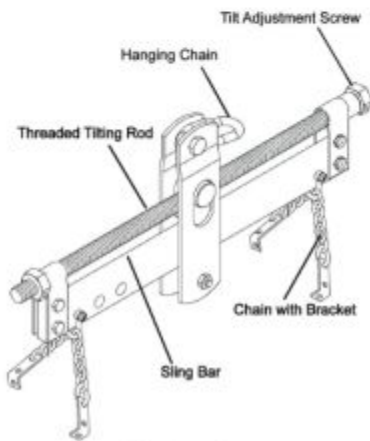

MEH1500A - 1500 LB ENGINE HANGER

**Engine Hanger**

Model  
MEH1500A

Capacity  
1500 LB

Replacement Parts List

Item	Part#	Description	Qty
1	T580-03000-000	Hanging Chain	1
2	T580-01000-000	Chain Group	2
3	T580-01001-000	Threaded Pin	2

Engine Hanger Components

Engine Hanger Parts Illustration

Item: MEH1500A

Description: 1500 LB ENGINE HANGER

Notes: N/A

Figure No	Part Number	Description	No. Reqd	Warranty Code
-----------	-------------	-------------	----------	---------------