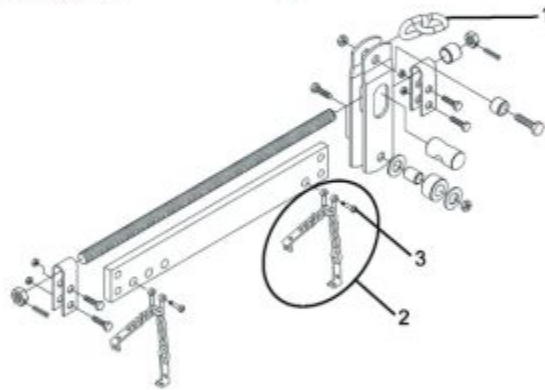

MEH1500A - 1500 LB ENGINE HANGER

**Engine Hanger**

Model  
MEH1500A

Capacity  
1500 LB

Replacement Parts List

Item	Part#	Description	Qty
1	T580-03000-000	Hanging Chain	1
2	T580-01000-000	Chain Group	2
3	T580-01001-000	Threaded Pin	2

Engine Hanger Components

Engine Hanger Parts Illustration

Item: MEH1500A

Description: 1500 LB ENGINE HANGER

Notes: N/A

Figure No	Part Number	Description	No. Reqd	Warranty Code
-----------	-------------	-------------	----------	---------------