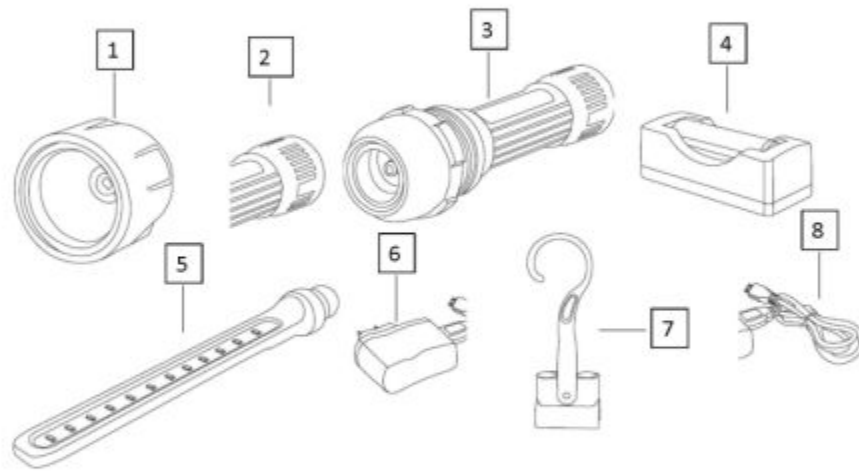

MFCLK - FAST CONNECTING LIGHT KIT

Item: MFCLK

Description: FAST CONNECTING LIGHT KIT

Notes: N/A

Figure No	Part Number	Description	No. Reqd	Warranty Code
1	FS99733	550 LUMENS LIGHT ATTCH F/MFCLK	1	D
2	FS60361-01	MAGNETIC END CAP F/ MFCLK	1	L
3	FS60430	BODY TUBE WITH END CAP	1	X
4	FS99734	CHARGING CRADLE F/MFCLK	1	D
5	MFCLKUV	SLIM LITE W/ UV MODE FOR MFCLK	1	D
6	FS99370	USB WALL ADPT	1	D
7	FS99742	MAGNETIC HOOK HOLDER F/MFCLK	1	D
8	FS99368	MICRO USB TO USB CHARGE CORD	1	X