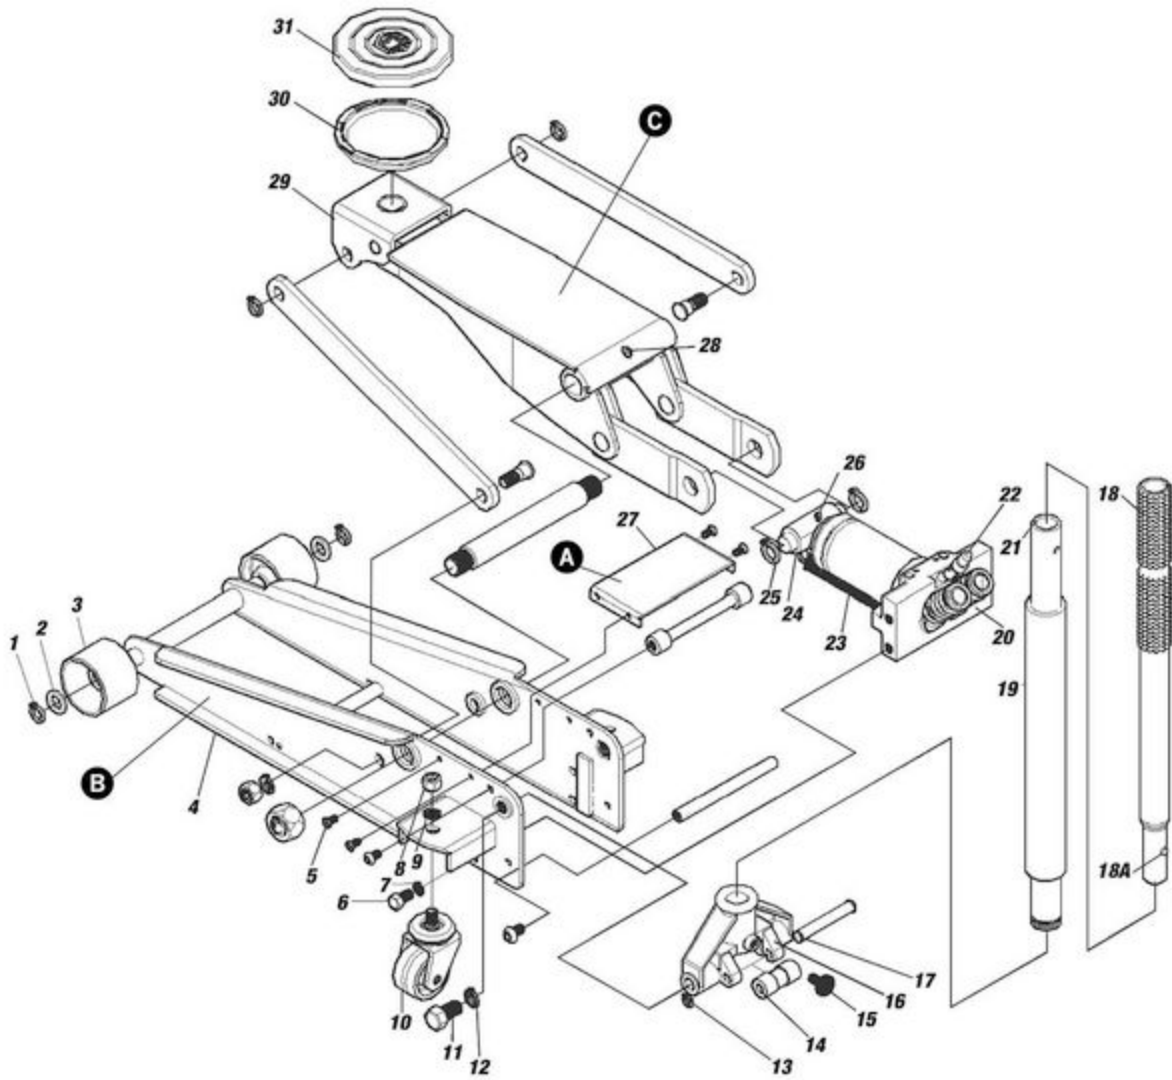

MFJ354PA - 3.5 TON FLOOR JACK

Item: MFJ354PA

Description: 3.5 TON FLOOR JACK

Notes: The below Power Units carry the Warranty of the Jack for the 1-year period that the Jack is in Warranty. If the Jack is in warranty, then the Power Unit shown below can be replaced for 1 year. If the Jack is out of warranty, then the Power Units below can be purchased and would have a 90-day warranty. Replacement Power Unit # Parent Product # RS354P20 MFJ354P (The Beast) RS350LR23 MLPJ35T (Low Profile) RS35015 MHJ3T (Hybrid) PTP requires they be contacted if there is an issue with the Power Units. PTP TECH/WARRANTY ADVISOR susangosnell@visllcusa.com 864-496-8423

Figure No	Part Number	Description	No. Reqd	Warranty Code
1	*FWRS35T01	STAR RING	2	
2	*FWRS35T02	WASHER (M20)	2	
3	*FWRS35B03MB	FRONT WHEEL - BLACK	2	
8	*FWRS35T08	HEX NUT M16 (INCL. #9 WASHER)	2	
10	*FWRS35B10BR	REAR CASTER ASSEMBLY - BURGUNDY (INCL. 8-10)	2	
11	*FWRS35B11	YOKE RETAINING BOLT (INCL. #12)	2	
15	*FWRS35T13	SET SCREW - HANDLE	1	
16	*FWRS35B16MB	HANDLE SOCKET - BLACK (INCL. #13-17)	1	
18	*FWRS35024	HANDLE UPPER - BLACK (INCL. 18A)	1	
18	*FWRS35THB	18A HANDLE BUTTON ONLY	1	
19	*FWRS35T20	HANDLE BUMPER	1	
20	*FWRS354P20	POWER UNIT ASSEMBLY	1	
21	*FWRS35025	HANDLE LOWER - BLACK	1	
22	*FWRS35T18	UNIVERSAL JOINT ASSEMBLY	1	
23	*FWRS35T19	RETURN SPRING	2	
24	*FWRS35B24	BLOCK LINKAGE (INCL. #25 RET. RINGS)	1	
25	*FWRS35T12	GREASE FITTING	1	
26	*FWRS35B30MB	SADDLE - BLACK	1	
28	*FWRS35T12	GREASE FITTING	1	
30	*FWRS35B30MB	SADDLE - BLACK	1	
31	*FWRS35B31	RUBBER SADDLE COVER	1	
32	*FWRSMFJ354PALK	PRODUCT LABEL KIT (NOT SHOWN)	1	