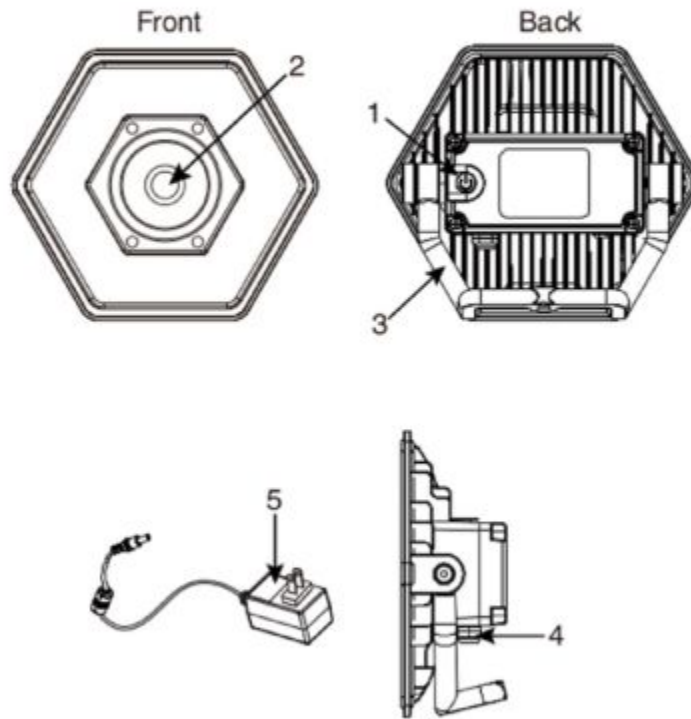

MFLCM - 95CRI COLOR MATCH FLOOD LIGHT

	Model: MFLCM	Product Type: SUNLIGHT 1800LM RECHARGEABLE CORDLESS PROFESSIONAL COLOR MATCH LIGHT - CRI 95
---	---------------------	---

PARTS BREAKDOWN

Item: MFLCM

Description: 95CRI COLOR MATCH FLOOD LIGHT

Notes: N/A

Figure No	Part Number	Description	No. Reqd	Warranty Code
1	*H1200SL-01	ON/OFF SWITCH	1	
2	*H1200SL-02	HIGH CRI COB LED	1	
3	*H1MFLCM-03	U BRACKET	1	
4	*H1200SL-04	CHARGER SOCKET	1	
5	*H1H1200SL-05	AC MAIN CHARGER	1	