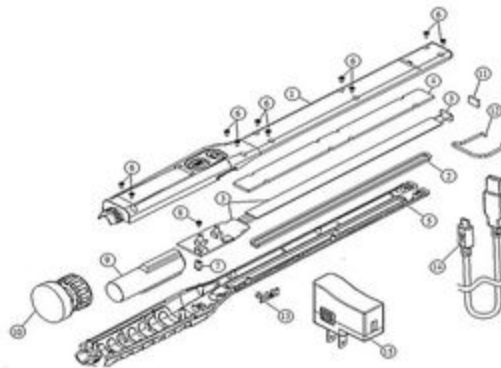

MHHFL600 - HANDHELD FLOOD LIGHT 600 LUMEN

MHHFL600, MHHFL600G & MHHFL600G PARTS BREAKDOWN

Index No.	Part No.	Description
1	MHHFL600-BH	Base Housing
1	MHHFL600O-BH	Base Housing- Orange
1	MHHFL600G-BH	Base Housing- Green
2	MHHFL600-TL	Lens
3	MHHFL600-CCB	COB +Circuit Board
4	MHHFL600-HS	Heat Sink
5	MHHFL600-TH	Top Housing
6	MHHFL600-10S	Housing Screws (10pk)
7	MHHFL600-CLB	Charging LED Indicator- Included on Top Housing
8	MHHFL600-CBS	Screw on Circuit Board
9	MHHFL600-RB	Li-Ion Rechargeable Battery
10	MHHFL600-MB	Rotating Magnetic Base
11	MHHFL600-ML	Top Mini lens
12	MHHFL600-HK	Hook
13	MHHFL600-CS	USB Dust Cover- Included on Top Housing
14	MHHFL600-UC	USB Charging Cable
15	MHHFL600-CH	Charger

Item: MHHFL600

Description: HANDHELD FLOOD LIGHT 600 LUMEN

Notes: The MHHFL600 had a D warranty but is changed to an M warranty to encourage getting the repair /replacement parts in the below BOM. If the entire light is defective contact Matco Customer Service. When you contact Matco Customer Service and request an E-PostIt we written also, have a POP for the light and supply a description of what is wrong with the light. Matco Customer Service send the Epost it to Matco Engineering for resolution.