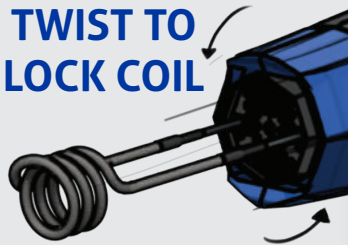

# MINI-DUCTOR<sup>®</sup> VENOM<sup>™</sup> Quick Start Guide

YES

READ MANUAL

TWIST TO  
LOCK COIL

02:00

MAX TIME ON

NO

DO NOT USE  
UNLESS LOCKED

02:01

YES

GOOD

NORMAL

NO

BAD

TOO TIGHT

OVERHEATED