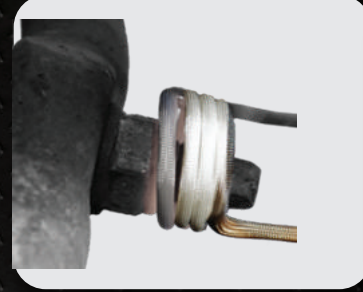

# MINI-DUCTOR<sup>®</sup> VENOM<sup>™</sup> Quick Start Guide

YES

READ MANUAL

TWIST TO  
LOCK COIL

02:00

MAX TIME ON

NO

DO NOT USE  
UNLESS LOCKED

02:01

YES

GOOD

NORMAL

NO

BAD

TOO TIGHT

OVERHEATED