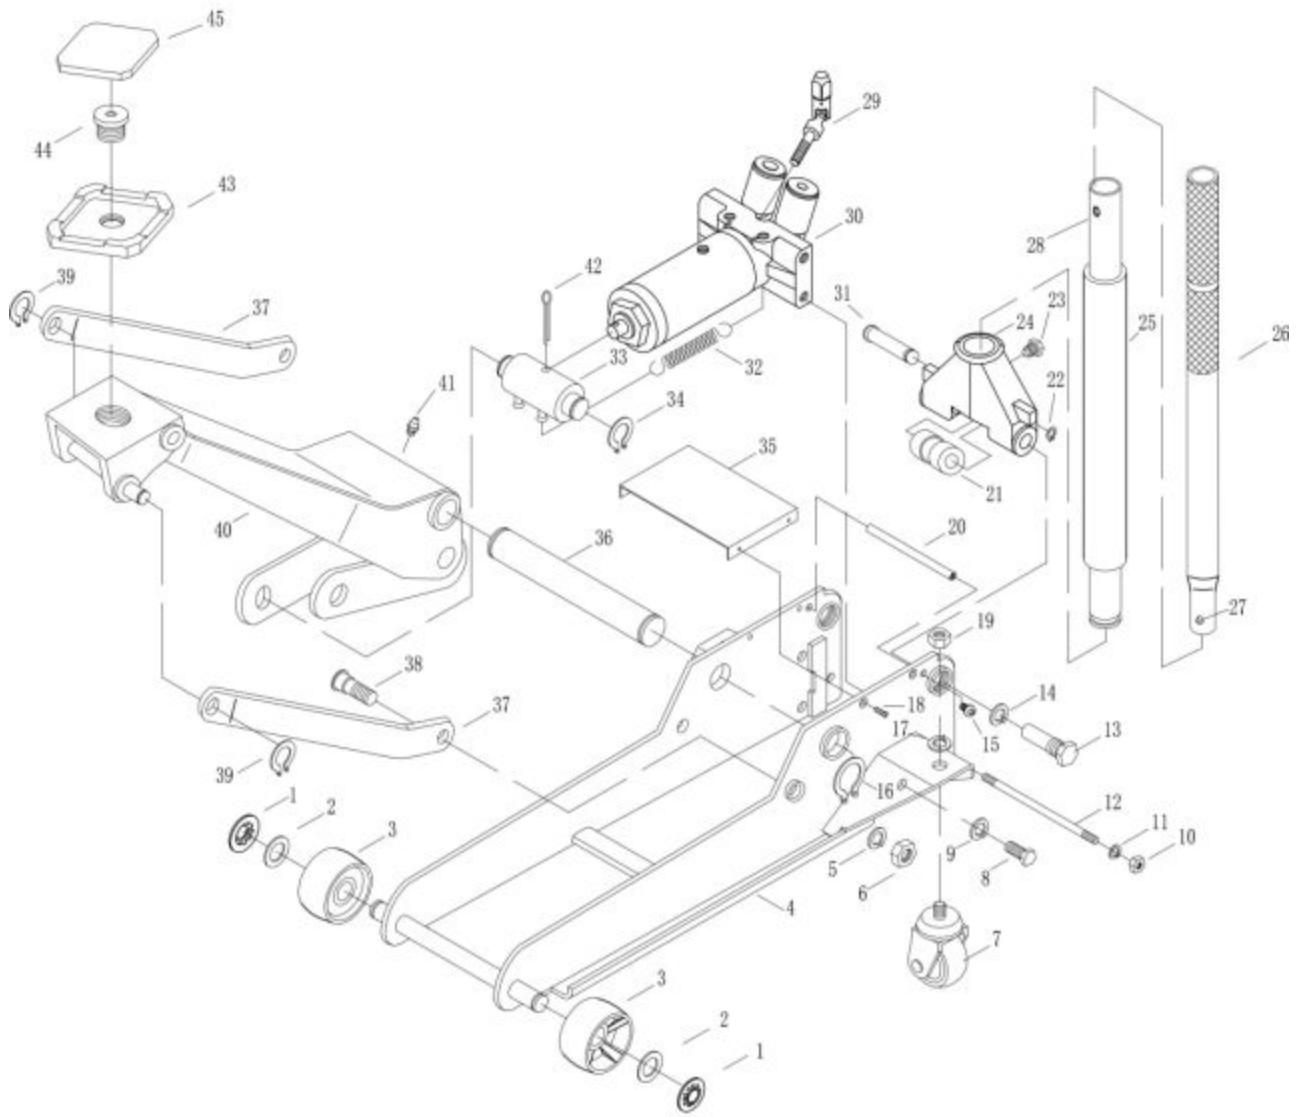

# MLPJ35T - 3.5 TON LOW PROFILE JACK

Item: MLPJ35T

Description: 3.5 TON LOW PROFILE JACK

**Notes:** MLPJ35T has a D warranty (1 year). Air may become trapped in the hydraulic system during shipping and handling and affect pumping performance. If this occurs, consult the Quick Start Card or Operating Manual for Air Bleeding Instructions. Before attempting to warranty the entire Jack, please check the BOM for possible warranty replacement parts or call 888-854-0482, Option 2 or email technicalservice@intlsvr.com. The below Power Units carry the Warranty of the Jack for the 1-year period that the Jack is in Warranty. If the Jack is in warranty, then the Power Unit shown below can be replaced for 1 year. If the Jack is out of warranty, then the Power Units bleow can be purchased and woud have a 90-day warranty. Replacement Power Unit # Parent Product # RS354P20 MFJ354P (The Beast) RS350LR23 MLPJ35T (Low Profile) RS35015 MHJ3T (Hybrid) PTP requires they be contacted if there is an issue with the Power Units. PTP TECH/WARRANTY ADVISOR susangosnell@visllcusa.com 864-496-8423