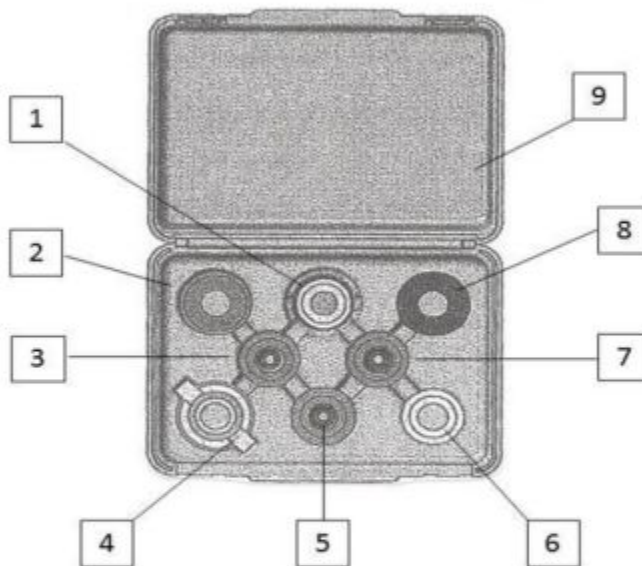

MPT8001 - 8 PIECE TRUCK ADAPTER SET**MPT8001**

#	Part Number	Description
1	MPT10058P	Adapter
2	MPT10027P	Adapter
3	MPT0010	Adapter
4	A4505B	Adapter
5	MPT10025P	Adapter
6	MPT10084P	Adapter
7	TA50	Adapter
8	MPT10054P	Adapter
9	MPT8001PB	Plastic case

Item: MPT8001

Description: 8 PIECE TRUCK ADAPTER SET

Notes: N/A

Figure No	Part Number	Description	No. Reqd	Warranty Code
9	0SMPT8001PB	CASE F/MPT8001	1	D