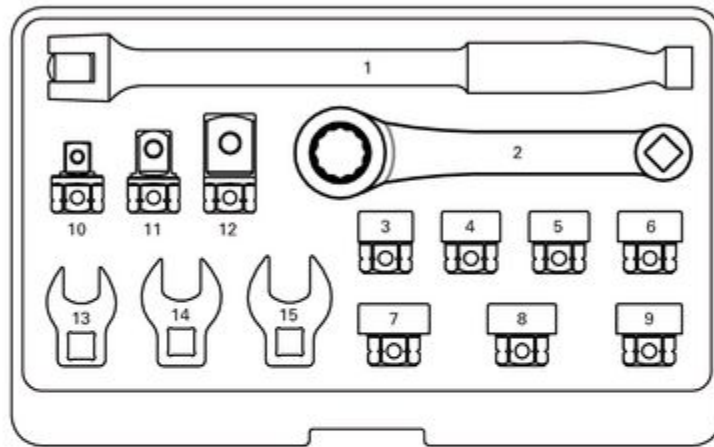

MSBT15A - SERPENTINE WRENCH KIT

**SERPENTINE  
BELT WRENCH SET**

**MSBT15A**

**PARTS BREAKDOWN**

Item: MSBT15A

Description: SERPENTINE WRENCH KIT

Notes: N/A

| Figure No | Part Number | Description                    | No. Reqd | Warranty Code |
|-----------|-------------|--------------------------------|----------|---------------|
| 1         | B1428XA     | 3/8 IN BREAKER BAR F/ BELT TOO | 1        | A             |
| 2         | SBT13A      | WRENCH 17MM BELT TOOL          | 1        | A             |
| 3         | BT13MA      | 13MM SOCKET, BELT TOOL         | 1        | A             |
| 4         | BT14MA      | 14MM SOCKET, BELT TOOL         | 1        | A             |
| 5         | BT15MA      | 15MM SOCKET, BELT TOOL         | 1        | A             |
| 6         | BT16MA      | 16MM SOCKET, BELT TOOL         | 1        | A             |
| 7         | BT17MA      | 17MM SOCKET, BELT TOOL         | 1        | A             |
| 8         | BT18MA      | 18MM SOCKET, BELT TOOL         | 1        | A             |
| 9         | BT19MA      | 19MM SOCKET, BELT TOOL         | 1        | A             |
| 10        | BTA12A      | 3/8 IN BELT TOOL ADAPTER       | 1        | A             |
| 11        | BTA16A      | 1/2 IN BELT TOOL ADAPTER       | 1        | A             |
| 12        | BTA24A      | 3/4 IN BELT TOOL ADAPTER       | 1        | A             |
| 13        | BTCF13MA    | 13MM CROWFOOT BELT TOOL        | 1        | A             |
| 14        | BTCF14MA    | 14MM CROWFOOT BELT TOOL        | 1        | A             |
| 15        | BTCF15MA    | 15MM CROWFOOT BELT TOOL        | 1        | A             |