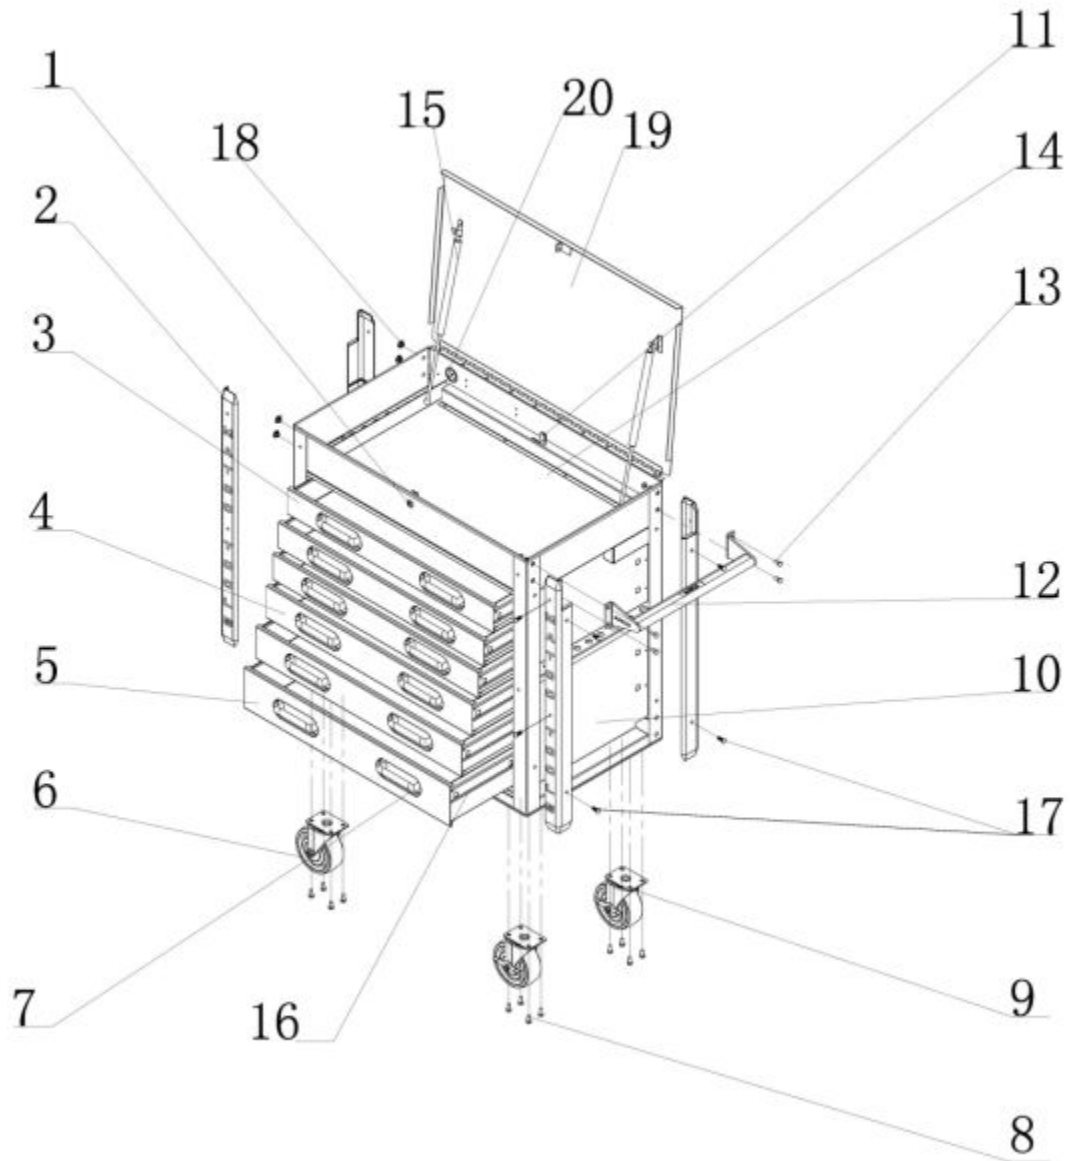

MSC4BKFD - HD FULL DRAWER MSC4 - BLACK

Item: MSC4BKFD

Description: HD FULL DRAWER MSC4 - BLACK

Notes: Also available: RSRBDET8PK Ball Bearing Slide Detents (Pk of 8) RSMSC4RD Red Touch Up Paint (1oz.) RSBKP Black Touch Up Paint (1oz.) RSMSC4BLU Blue Touch Up Paint (1oz.) RSMSC4TI Titanium Touch Up Paint (1oz.) RSMSC4SBP Stealth Black Touch Up Paint (1oz.) Touch Up Paint Not Available For Silver Vein MSC4FC Set of 2 Fixed 5" x 2" Casters (Optional - Not included)

Figure No	Part Number	Description	No. Reqd	Warranty Code
1	RSLKB	MSC4 LOCK W/KEYS	1	B
2	K7RSMSC4FDBP	MSC4FD BUMPER KIT W/FASTENE	1	X
3	K7MSC4FD3BK	3 INCH DRAWER F/MS4FDBK	3	J
4	*K7MSC4FD4BK	BLACK 4" DRAWER	2	
5	*K7MSC4FD5BK	BLACK 5" DRAWER	1	
6	K7RSSWCS	SWIVEL CASTER	2	X
7	K7MSC4HC	6PC CHROME HANDLES F/MS4	2	X
8	K7RSMSC4FDBK	BOLT KIT(16 EA M8X16 BOLTS, FL	1	X
9	*K75" Swivel Locking Caster / each	5" SWIVEL LOCKING CASTER / EACH	2	
11	K7MSC4FDLMBK	BLK LOCKING MECHANISM	1	X
12	K7RSMSC4HDL	SIDE HANDLE F/MS4	1	X
13	K7RSMSC4HB	(2) HANDLE BRACKETS F/MS4	1	X
14	K7RSMSC4FD7L	DRAWER LINERS F/MS4FD	1	X
15	K7RSGP	GAS PISTON	2	B
16	K7RSRBS	ROLLER BEARING SLIDES	6	X
17	K7RSRBS	ROLLER BEARING SLIDES	4	X
18	K7RSFDPCCK	PLASTIC CAP (SET OF 4)	1	X
19	K7MSC4FDLBK9	LID MSC4FD BLACK NEW 9	1	J
20	*K7RS4RCP	RUBBER CORD PROTECTOR	1	