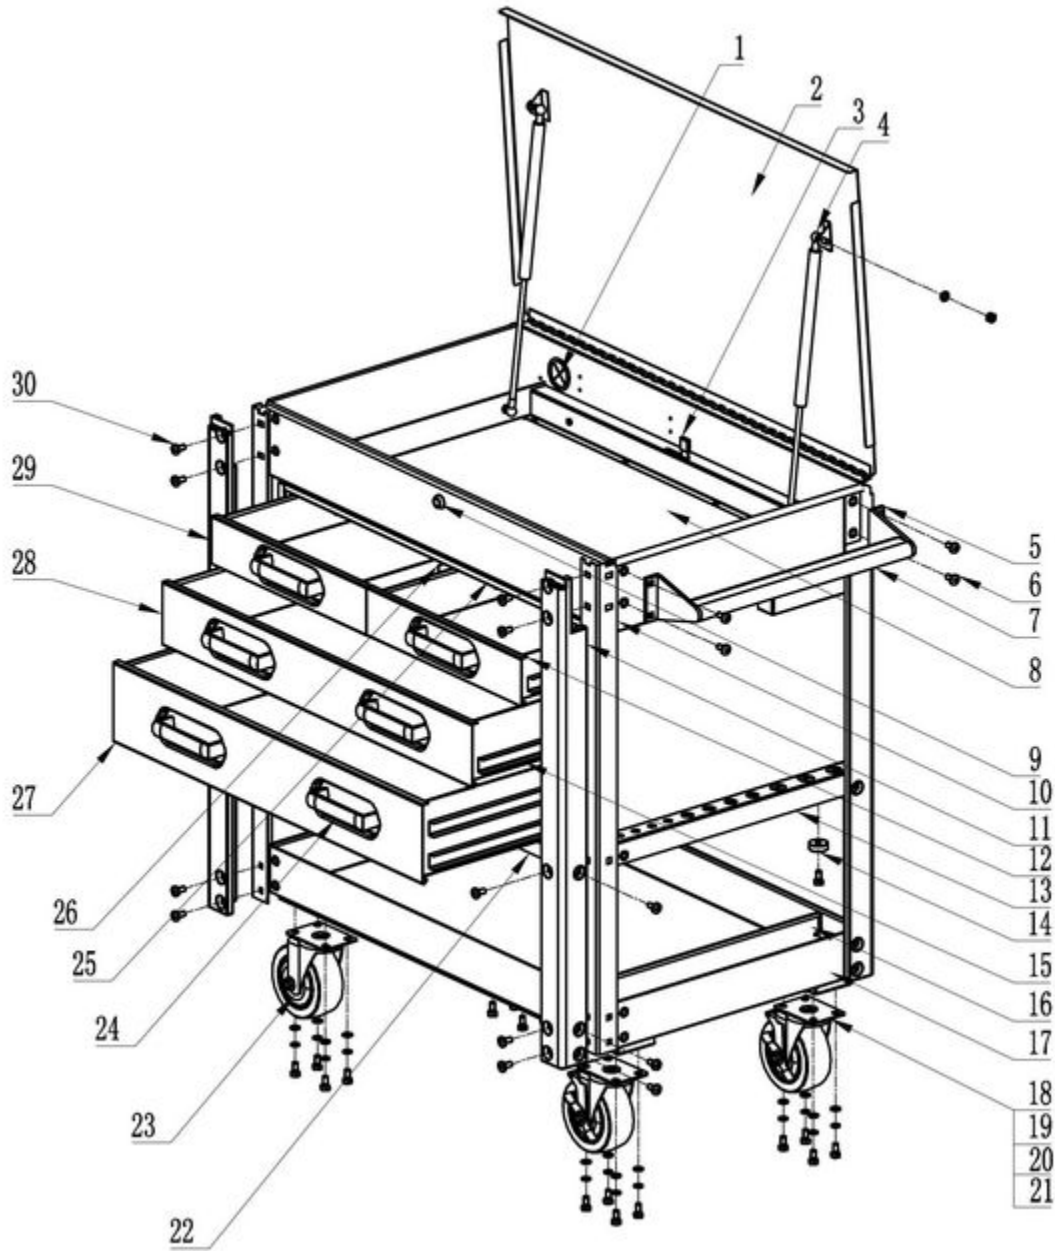

MSC4BKQP - BK SERVICE CRT WITH QA MSC4

Item: MSC4BKQP

Description: BK SERVICE CRT WITH QA MSC4

Notes: * RS4QPCHK, Caster Hardware Kit (incl 19,20 & 21) * RS4QPCHKBK, Caster Hardware Kit - Black (incl 19,20 & 21) Also available: RSRBSET8PK Ball Bearing Slide Detents (Package of 8). RSMSC46LK 6 Piece Liner Kit MSC4FC Set of 2 Fixed 5" x 2" Casters (Optional - Not Included) RSMSC4RD Red Touch-Up Paint RSBKP Black Touch-Up Paint RSMSC4BLU Blue Touch-Up Paint RSMSC4NG Green Touch-Up Paint RSMSC4NO Orange Touch-Up Paint RSMSC4SBP Stealth Black Touch-Up Paint RSMSC4TI Titanium Touch-Up Paint Touch-Up Paint Not Available for Silver Vein

Figure No	Part Number	Description	No. Reqd	Warranty Code
1	*K7RS4RCP	CORD RUBBER PROTECTOR	1	
2	K7MSC4LIDR9	LID MSC4 RED NEW 9	1	J
3	*K7RSLMQPMBKN	LOCKING MECHANISM (EXCLUDES LOCK) - BLACK	1	
4	K7RSGP	GAS PISTON	2	B
4	K7RSGPBK	ORIGINAL GAS PISTONS F/ MSC4OQ	2	X
5	K7RS4QPHBC	HANDLE BASKETS/ PAIR WITH HARD	2	X
5	K7RS4QPHBBK	HANDLE BRACKETS/ PAIR W/HARDWR	2	X
6	K7RS4QPHBKC	TORX BOLT F/ HANDLE/SS MSC4QP	8	X
7	K7RSMSC4HDL	SIDE HANDLE F/MSC4	1	X
8	RSLKB	MSC4 LOCK W/KEYS	1	B
9	RSLKB	MSC4 LOCK W/KEYS	1	B
10	*K7RSMSC4PLGBK	LEG/EACH - BLACK	4	
11	K7RSMSC4BP	BUMPER (SET OF 4) F/MSC4	1	X
12	*K7MSC4PLD3BKR	3" RIGHT DRAWER - BLACK	1	
13	*K7RSMSC4QSRPBK	SCREWDRIVER/PRYBAR HOLDER - BLACK	1	
14	*K7RS4QPRC	RUBBER CUSHION	1	
14	*K7RS4QPRC	RUBBER CUSHION	1	
15	K7RSRBBS	ROLLER BEARING SLIDES	4	X
16	K7RSMSC4SCDBK	SPRAY CAN DIVIDER FO	1	X
17	K7MSC4QPBTBK	BOTTOM TRAY F/MSC4GQP BLACK	1	X
18	K7RSSWLCS	SWIVEL CASTER W/LOCK	2	X
19	*K7*	WASHER	16	
20	*K7*	SPRING WASHER	16	
21	*K7*	M8 X 16 BOLT KITS	16	
22	*K7RSMSC4QPRPBK	REINFORCED PIECE / EACH - BLACK	2	
23	K7RSSWCSBK	5" BLACK SWIVEL CASTER F/ MSC4	2	X
24	MSC4HBK	6 PC BLACK HANDLES MSC4 CART	1	B
24	MSC4HC	6 PC CHROME HANDLES MSC4 CART	1	B
25	*K7RSMSC4JBK	"J" CHANNEL - BLACK	2	
26	K7MSC4CCPBK	CENTER CLIP ON PIECES F/MSC4BK	1	X