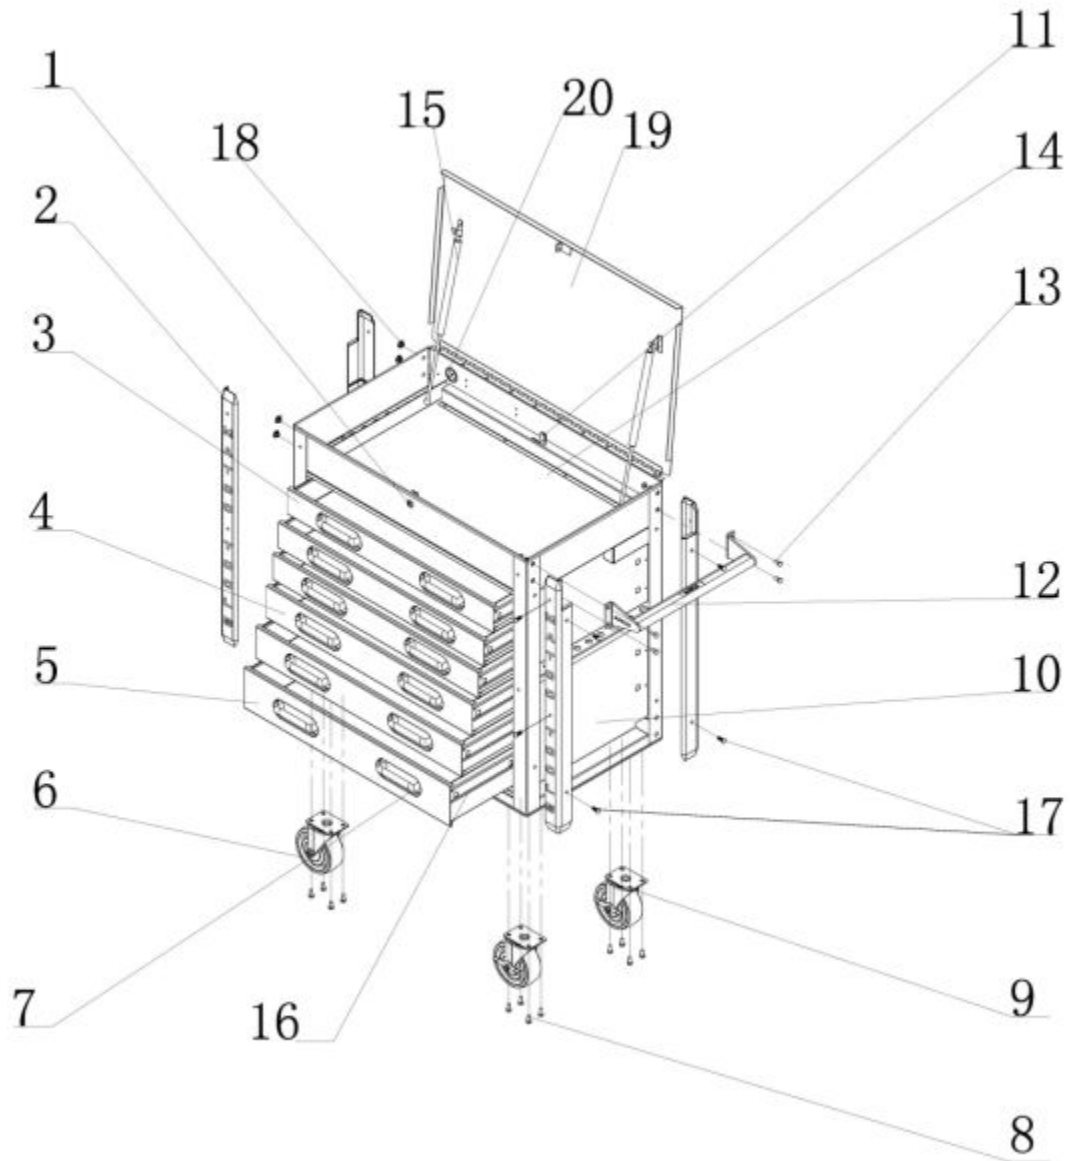

MSC4BLFDP - HD FULL DRAWER MSC4 - BLUE

Item: MSC4BLFDP

Description: HD FULL DRAWER MSC4 - BLUE

Notes: Also available: RSRBDET8PK Ball Bearing Slide Detents (Pk of 8) RSMSC4RD Red Touch Up Paint (1oz.) RSBKP Black Touch Up Paint (1oz.) RSMSC4BLU Blue Touch Up Paint (1oz.) RSMSC4TI Titanium Touch Up Paint (1oz.) RSMSC4SBP Stealth Black Touch Up Paint (1oz.) Touch Up Paint Not Available For Silver Vein MSC4FC Set of 2 Fixed 5" x 2" Casters (Optional - Not included)

Figure No	Part Number	Description	No. Reqd	Warranty Code
1	RSLKB	MSC4 LOCK W/KEYS	1	B
2	K7RSMSC4FDBP	MSC4FD BUMPER KIT W/FASTENE	1	X
3	*K7MSC4FD3BL	BLUE 3" DRAWER	3	
4	K7MSC4FD4BL	4" DRAWER MSC4FD - BLUE	2	J
5	K7MSC4FD5BL	5 DRAWER BLU MSC4FD	1	J
6	K7RSSWCS	SWIVEL CASTER	2	X
7	K7MSC4HC	6PC CHROME HANDLES F/MSC4	2	X
8	K7RSMSC4FDBK	BOLT KIT(16 EA M8X16 BOLTS, FL	1	X
9	K7RSSWLCS	SWIVEL CASTER W/LOCK	2	X
11	K7MSC4FDLMBL	LOCKING MECHANISM F/MSC4FDBL	1	X
12	K7RSMSC4HDL	SIDE HANDLE F/MSC4	1	X
13	K7RSMSC4HB	(2) HANDLE BRACKETS F/MSC4	1	X
14	K7RSMSC4FD7L	DRAWER LINERS F/MSC4FD	1	X
15	K7RSGP	GAS PISTON	2	B
16	K7RSRBS	ROLLER BEARING SLIDES	6	X
17	RSRBS	ROLLER SLIDES FOR MSC4 (PAIR)	4	B
18	K7RSFDPCK	PLASTIC CAP (SET OF 4)	1	X
19	K7MSC4FDLBL9	LID MSC4FD BLUE NEW 9	1	J
20	*K7RS4RCP	RUBBER CORD PROTECTOR	1	