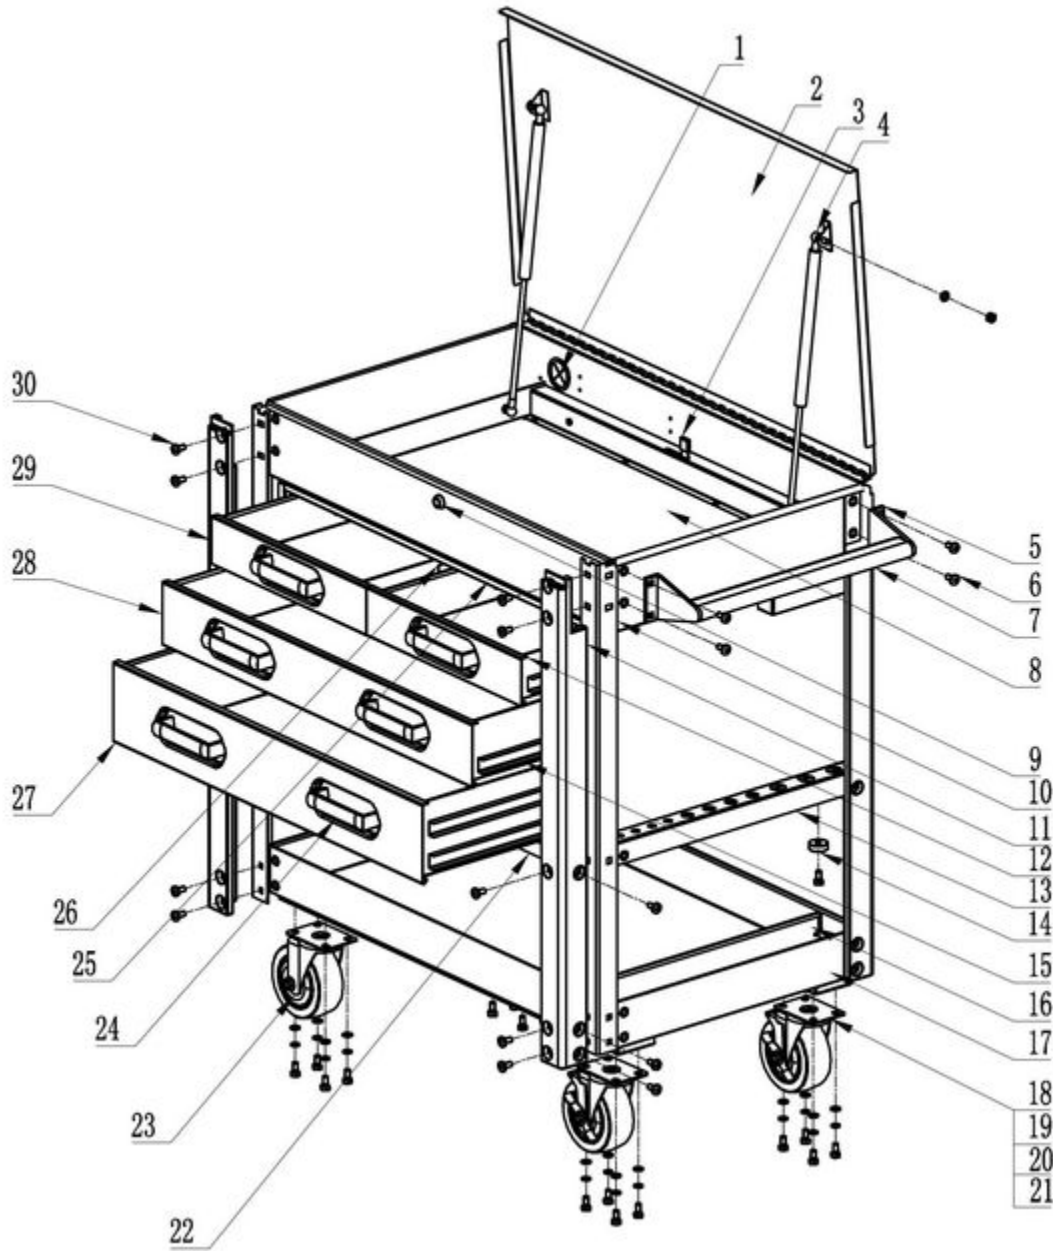

MSC4BLQP - BL SERVICE CRT WITH QA MSC4

Item: MSC4BLQP

Description: BL SERVICE CRT WITH QA MSC4

**Notes:** \* RS4QPCHK, Caster Hardware Kit (incl 19,20 & 21) \* RS4QPCHKBK, Caster Hardware Kit - Black (incl 19,20 & 21) Also available: RSRBSEDET8PK Ball Bearing Slide Detents (Package of 8). RSMSC46LK 6 Piece Liner Kit MSC4FC Set of 2 Fixed 5" x 2" Casters (Optional - Not Included) RSMSC4RD Red Touch-Up Paint RSBKP Black Touch-Up Paint RSMSC4BLU Blue Touch-Up Paint RSMSC4NG Green Touch-Up Paint RSMSC4NO Orange Touch-Up Paint RSMSC4SBP Stealth Black Touch-Up Paint RSMSC4TI Titanium Touch-Up Paint Touch-Up Paint Not Available for Silver Vein

Figure No	Part Number	Description	No. Reqd	Warranty Code
1	*K7RS4RCP	CORD RUBBER PROTECTOR	1	
2	K7MSC4LIDBL9	LID MSC4 BLUE NEW 9	1	J
3	*K7RSLMQPMBLN	LOCKING MECHANISM (EXCLUDES LOCK) - BLUE	1	
4	K7RSGP	GAS PISTON	2	B
4	K7RSGPBK	ORIGINAL GAS PISTONS F/ MSC4OQ	2	X
5	K7RS4QPHBC	HANDLE BASKETS/ PAIR WITH HARD	2	X
6	K7RS4QPHBKC	TORX BOLT F/ HANDLE/SS MSC4QP	8	X
6	K7RS4QPHBKBK	M8X19 BOLT W/ PLUM BOLTS - BL	8	X
7	K7RSMSC4HDL	SIDE HANDLE F/MSC4	1	X
9	RSLKB	MSC4 LOCK W/KEYS	1	B
10	*K7RSMSC4PLGBL	LEG/EACH - BLUE	4	
11	K7RSMSC4BP	BUMPER (SET OF 4) F/MSC4	1	X
12	*K7MSC4PLD3BLR	3" RIGHT DRAWER - BLUE	1	
13	*K7RSMSC4QSRPBL	SCREWDRIVER/PRYBAR HOLDER - BLUE	1	
14	*K7RS4QPRC	RUBBER CUSHION	1	
15	K7RSRBS	ROLLER BEARING SLIDES	4	X
16	K7MSC4SCDBL	SPRAY CAN DIVIDER - BLUE	1	X
17	*K7MSC4QPBTBL	BOTTOM TRAY - BLUE	1	
18	K7RSSWLCSBK	BLACK CASTER F/ MSC4	2	X
18	K7RSSWLCS	SWIVEL CASTER W/LOCK	2	X
19	*K7*	WASHER	16	
20	*K7*	SPRING WASHER	16	
21	*K7*	M8 X 16 BOLT KITS	16	
22	*K7RSMSC4QPRPBL	REINFORCED PIECE / EACH - BLUE	2	
23	K7RSSWCS	SWIVEL CASTER	2	X
23	K7RSSWCSBK	5" BLACK SWIVEL CASTER F/ MSC4	2	X
24	K7MSC4HBK	6PC BLANK ANODIZED HANDLES	1	J
24	K7SMSC4HC	6PC CHROME HANDLES MSC4	1	X
25	K7RSMSC4J-BL	J CHANNEL BLUE	2	X
26	K7MSC4CCPBL	BLUE CENTER DIVIDER F/ 3" DRAW	1	X