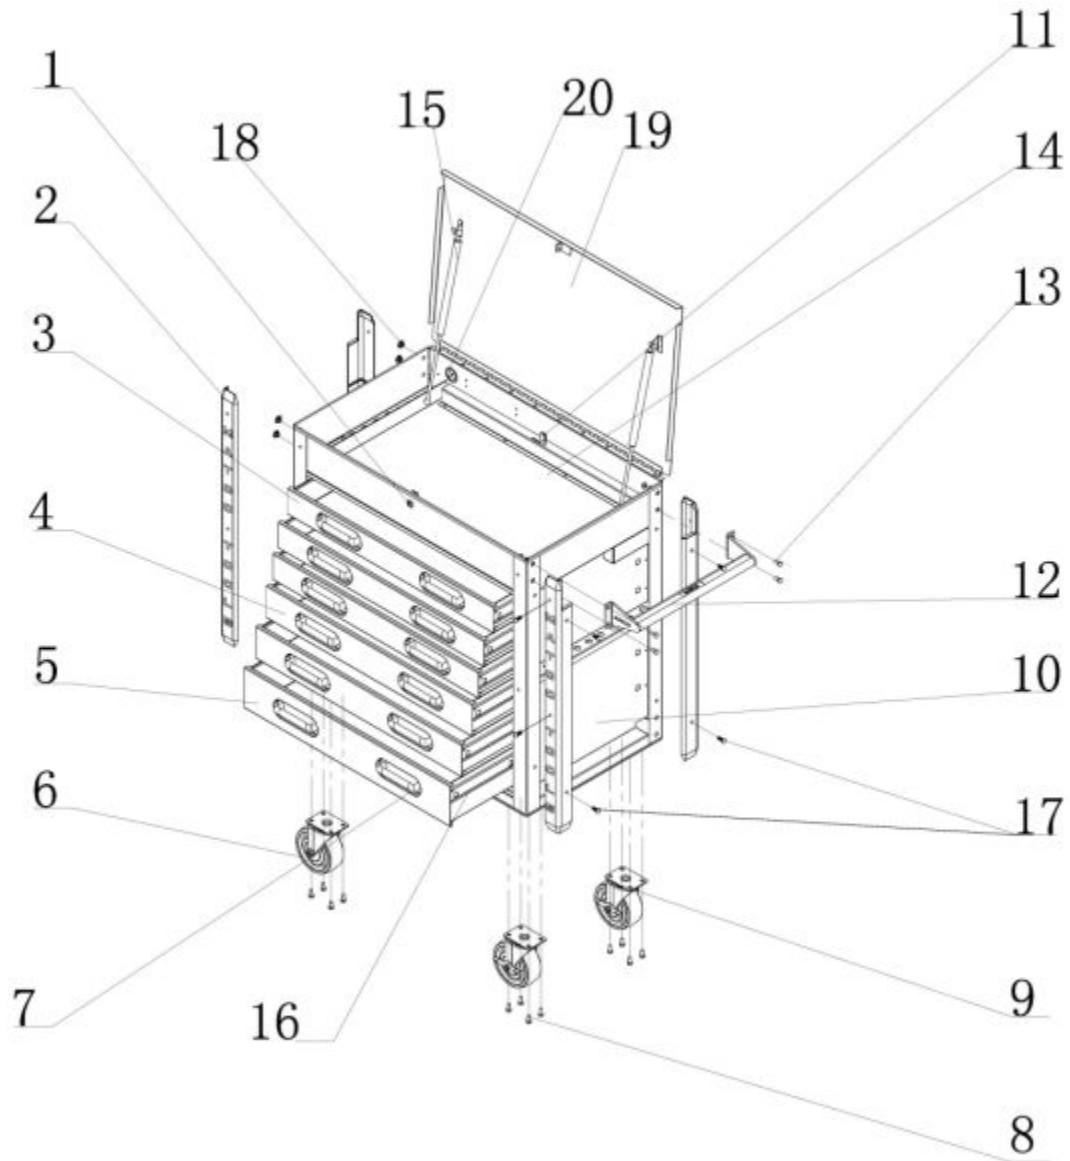

MSC4RFDP - HD FULL DRAWER MSC4 - RED

Item: MSC4RFDP

Description: HD FULL DRAWER MSC4 - RED

Notes: Also available: RSRBDET8PK Ball Bearing Slide Detents (Pk of 8) RSMSC4RD Red Touch Up Paint (1oz.) RSBKP Black Touch Up Paint (1oz.) RSMSC4BLU Blue Touch Up Paint (1oz.) RSMSC4TI Titanium Touch Up Paint (1oz.) RSMSC4SBP Stealth Black Touch Up Paint (1oz.) Touch Up Paint Not Available For Silver Vein MSC4FC Set of 2 Fixed 5" x 2" Casters (Optional - Not included)

Figure No	Part Number	Description	No. Reqd	Warranty Code
1	RSLKB	MSC4 LOCK W/KEYS	1	B
2	K7RSMSC4FDBP	MSC4FD BUMPER KIT W/FASTENE	1	X
3	K7MSC4FD3R	#3 DRAWER FOR MSC4FDR	3	J
4	K7MSC4FD4R	# 4 DRAWER RED F/ MSC4RFD C	2	J
5	K7MSC4FD5R	DRAWER NUMBER 5/MSC4RFD	1	J
6	K7RSSWCS	SWIVEL CASTER	2	X
7	K7MSC4HC	6PC CHROME HANDLES F/MSC4	2	X
8	K7RSMSC4FDBK	BOLT KIT(16 EA M8X16 BOLTS, FL	1	X
9	K7RSSWLCS	SWIVEL CASTER W/LOCK	2	X
11	K7MSC4FDLMR	RED LOCKING LEVER F/ MSC4RFD	1	X
12	K7RSMSC4HDL	SIDE HANDLE F/MSC4	1	X
13	K7RSMSC4HB	(2) HANDLE BRACKETS F/MSC4	1	X
14	K7RSMSC4FD7L	DRAWER LINERS F/MSC4FD	1	X
15	K7RSGP	GAS PISTON	2	B
16	RSRBS	ROLLER SLIDES FOR MSC4 (PAIR)	6	B
17	K7RSFDFK	FASTENERS SET OF FOUR	4	X
18	K7RSFDPCK	PLASTIC CAP (SET OF 4)	1	X
19	K7MSC4FDLR9	LID MSC4FD RED NEW 9	1	J
20	*K7RS4RCP	RUBBER CORD PROTECTOR	1	