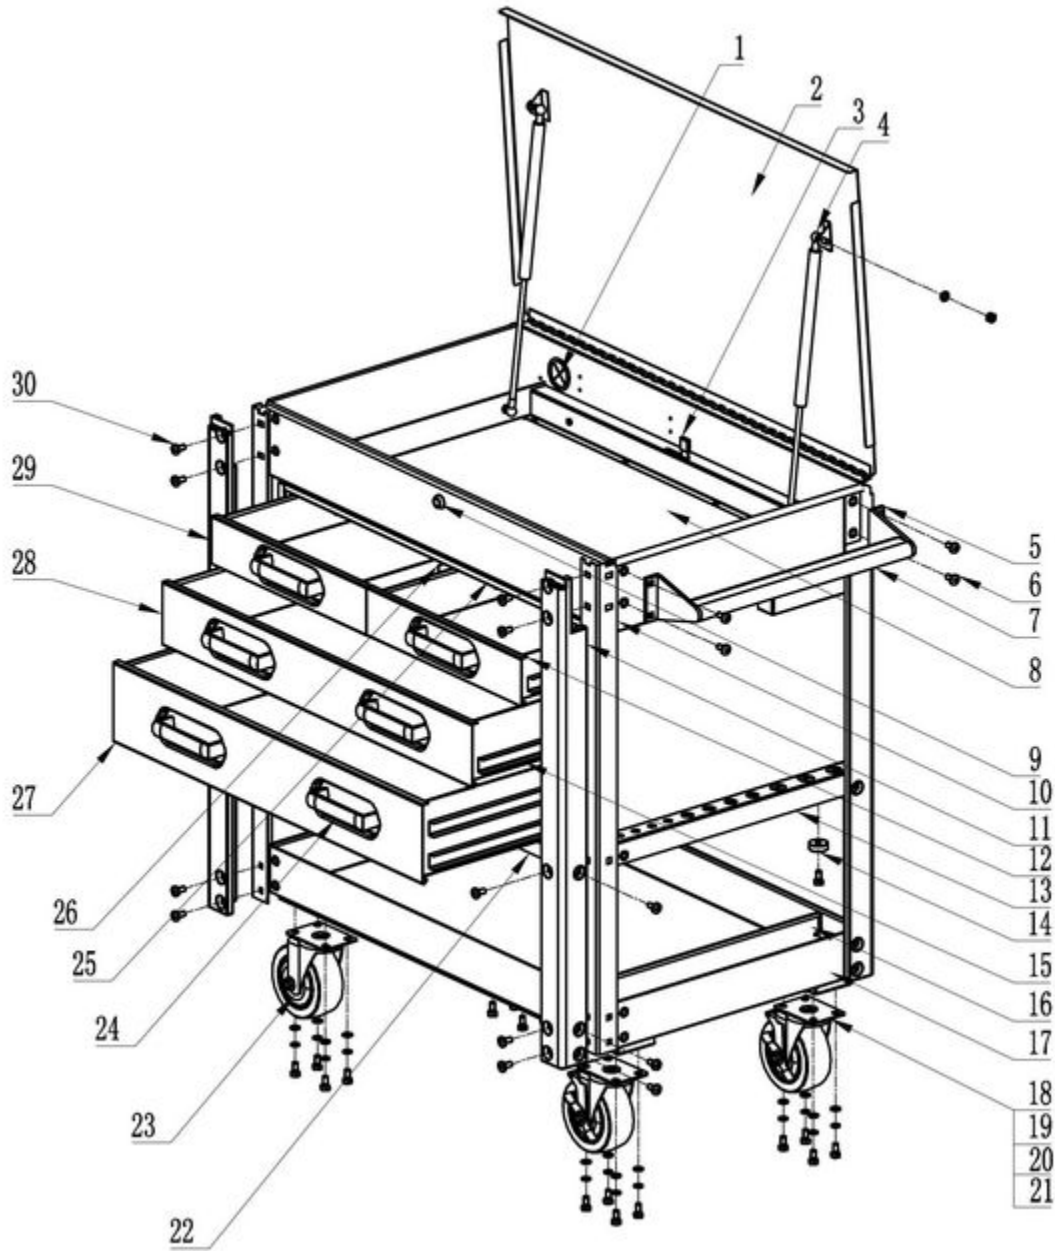

MSC4RQP - RD SERVICE CRT WITH QA MSC4

Item: MSC4RQP

Description: RD SERVICE CRT WITH QA MSC4

Notes: * RS4QPCHK, Caster Hardware Kit (incl 19,20 & 21) * RS4QPCHKBK, Caster Hardware Kit - Black (incl 19,20 & 21) Also available: RSRBSEDET8PK Ball Bearing Slide Detents (Package of 8). RSMSC46LK 6 Piece Liner Kit MSC4FC Set of 2 Fixed 5" x 2" Casters (Optional - Not Included) RSMSC4RD Red Touch-Up Paint RSBKP Black Touch-Up Paint RSMSC4BLU Blue Touch-Up Paint RSMSC4NG Green Touch-Up Paint RSMSC4NO Orange Touch-Up Paint RSMSC4SBP Stealth Black Touch-Up Paint RSMSC4TI Titanium Touch-Up Paint Touch-Up Paint Not Available for Silver Vein

Figure No	Part Number	Description	No. Reqd	Warranty Code
1	*K7RS4RCP	CORD RUBBER PROTECTOR	1	
2	K7MSC4LIDR9	LID MSC4 RED NEW 9	1	J
3	K7RSLMQPMRN	LOCKING MECHANISM F/MSC4OQP	1	X
4	K7RSGP	GAS PISTON	2	B
4	K7RSGPBK	ORIGINAL GAS PISTONS F/ MSC4OQ	2	X
5	K7RS4QPHBC	HANDLE BASKETS/ PAIR WITH HARD	2	X
6	K7RS4QPHBKBK	M8X19 BOLT W/ PLUM BOLTS - BL	8	X
6	K7RS4QPHBKC	TORX BOLT F/ HANDLE/SS MSC4QP	8	X
7	K7RSMSC4HDL	SIDE HANDLE F/MSC4	1	X
9	RSLKB	MSC4 LOCK W/KEYS	1	B
10	*K7RSMSC4PLGR	LEG/EACH - RED	4	
11	K7RSMSC4BP	BUMPER (SET OF 4) F/MSC4	1	X
12	*K7MSC4PLD3RR	3" RIGHT DRAWER - RED	1	
13	*K7RSMSC4QSRPR	SCREWDRIVER/PRYBAR HOLDER - RED	1	
14	*K7RS4QPRC	RUBBER CUSHION	1	
15	RSRBS	ROLLER SLIDES FOR MSC4 (PAIR)	4	B
16	*K7RSMSC4SCDR	SPRAY CAN DIVIDER - RED	1	
17	*K7MSC4QPBTR	BOTTOM TRAY - RED	1	
18	K7RSSWLCSBK	BLACK CASTER F/ MSC4	2	X
18	K7RSSWLCS	SWIVEL CASTER W/LOCK	2	X
19	*K7*	WASHER	16	
20	*K7*	SPRING WASHER	16	
21	*K7*	M8 X 16 BOLT KITS	16	
22	*K7RSMSC4QPRPR	REINFORCED PIECE / EACH - RED	2	
23	K7RSSWCSBK	5" BLACK SWIVEL CASTER F/ MSC4	2	X
23	*K7RSSWCS 2	5" SWIVEL CASTER NON-LOCKING / EACH	2	
24	MSC4HC	6 PC CHROME HANDLES MSC4 CART	1	B
24	K7MSC4HBK	6PC BLANK ANODIZED HANDLES	1	J
25	*K7RSMSC4JR	"J" CHANNEL - RED	2	
26	K7RSMSC4CCPR	RED CTR DIVIDER F/3" DRAWER	1	X