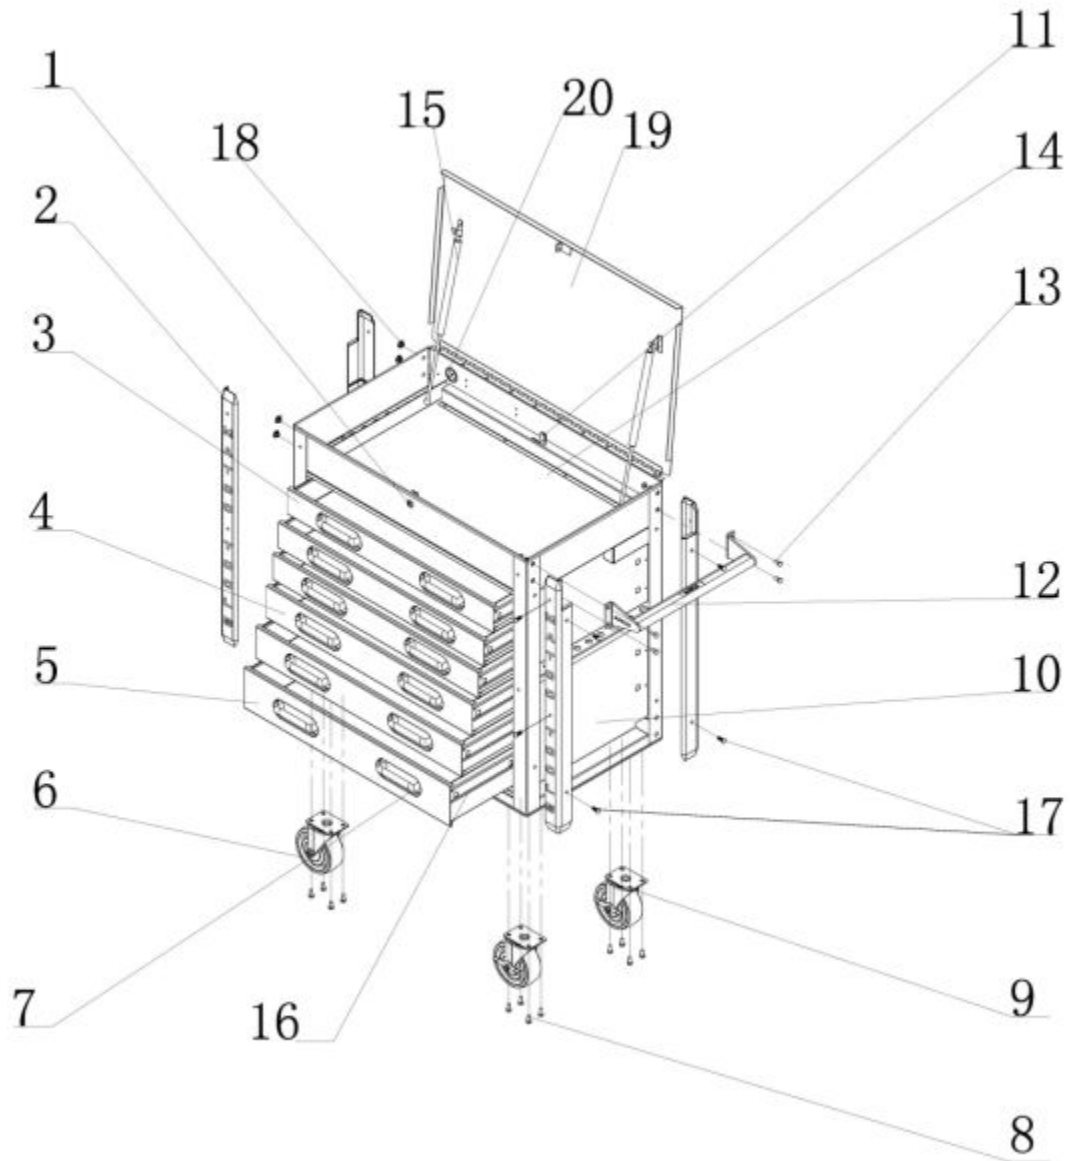

MSC4SBFDP - HD FULL DRAWER MSC4 - STEALTH

Item: MSC4SBFDP

Description: HD FULL DRAWER MSC4 - STEALTH

Notes: Also available: RSRBDET8PK Ball Bearing Slide Detents (Pk of 8) RSMSC4RD Red Touch Up Paint (1oz.) RSBKP Black Touch Up Paint (1oz.) RSMSC4BLU Blue Touch Up Paint (1oz.) RSMSC4TI Titanium Touch Up Paint (1oz.) RSMSC4SBP Stealth Black Touch Up Paint (1oz.) Touch Up Paint Not Available For Silver Vein MSC4FC Set of 2 Fixed 5" x 2" Casters (Optional - Not included)

Figure No	Part Number	Description	No. Reqd	Warranty Code
1	RSLKB	MSC4 LOCK W/KEYS	1	B
2	K7RSMSC4FDBP	MSC4FD BUMPER KIT W/FASTENE	1	X
3	K7MSC4FD3SB	3" DRAWER F/MSC4SBFD	3	J
4	K7MSC4FD4SB	4" DRAWER - STEALTH BLACK	2	J
5	K7MSC4FD5SB	5IN SB DRWR F/MSC4SBFD	1	J
6	K7RSSWCS	SWIVEL CASTER	2	X
7	K7MSC4HC	6PC CHROME HANDLES F/MSC4	2	X
8	K7RSMSC4FDBK	BOLT KIT(16 EA M8X16 BOLTS, FL	1	X
9	K7RSSWLCS	SWIVEL CASTER W/LOCK	2	X
11	K7MSC4FDLMSB	STEALTH BLK LOCKING MECHANISM	1	X
12	K7RSMSC4HDL	SIDE HANDLE F/MSC4	1	X
13	K7RSMSC4HB	(2) HANDLE BRACKETS F/MSC4	1	X
14	K7RSMSC4FD7L	DRAWER LINERS F/MSC4FD	1	X
15	K7RSGP	GAS PISTON	2	B
16	K7RSRBS	ROLLER BEARING SLIDES	6	X
17	RSRBS	ROLLER SLIDES FOR MSC4 (PAIR)	4	B
18	K7RSFDPCK	PLASTIC CAP (SET OF 4)	1	X
19	K7MSC4FDLSB9	LID MSC4FD STEALTH NEW 9	1	J
20	*K7RS4RCP	RUBBER CORD PROTECTOR	1	