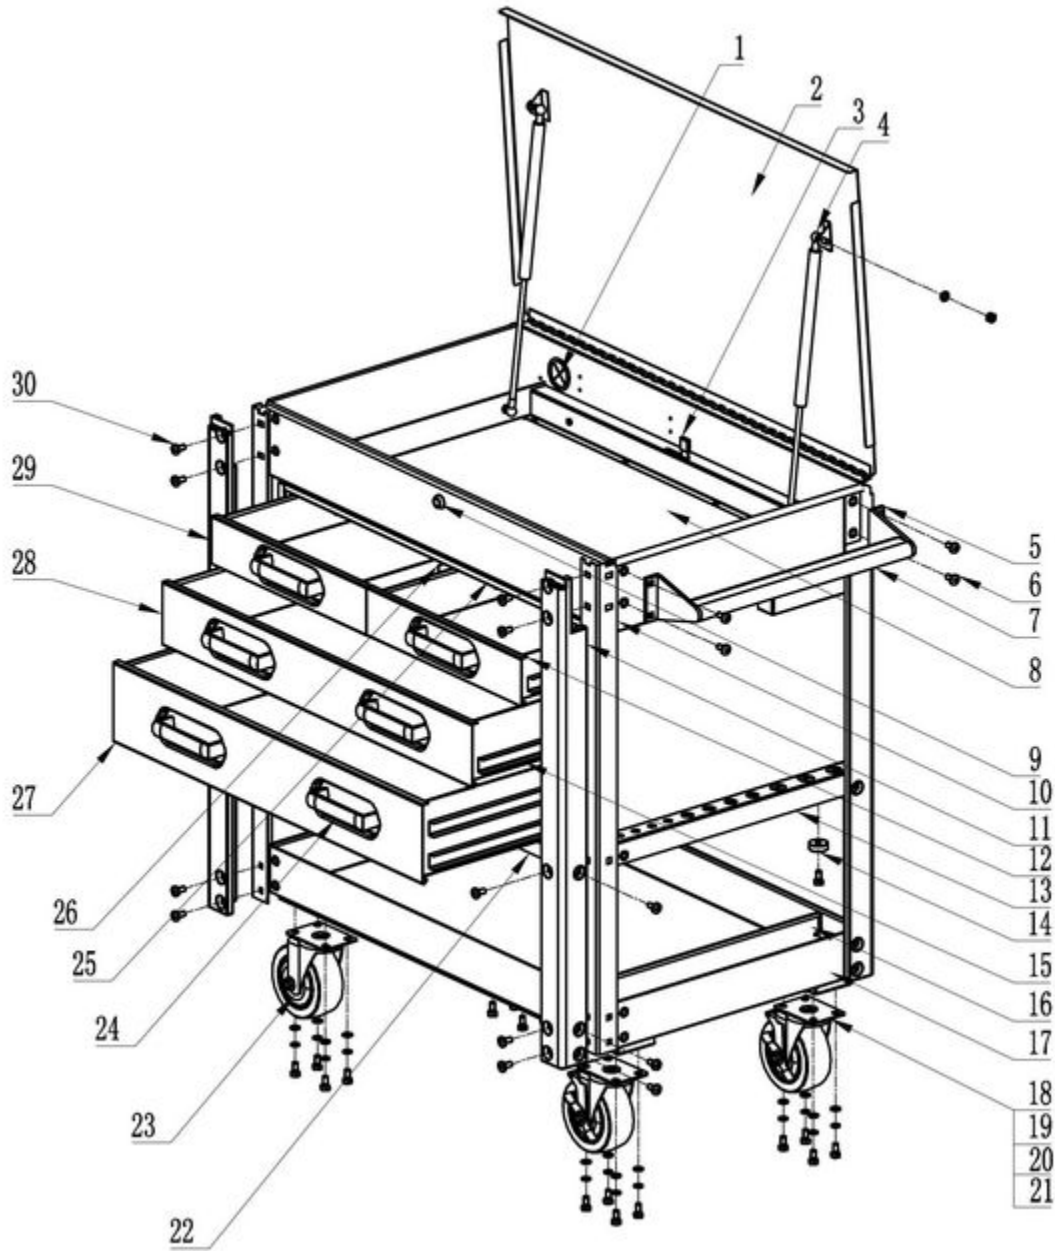

MSC4SBQP - SB SERVICE CRT WITH QA AND PWR

Item: MSC4SBQP

Description: SB SERVICE CRT WITH QA AND PWR

**Notes:** \* RS4QPCHK Caster Hardware Kit (incl 19,20 & 21) \* RS4QPCHKBK Caster Hardware Kit - Black (incl 19,20 & 21) Also available: RSRBDET8PK Ball Bearing Slide Detents (Package of 8). RSMSC46LK 6 Piece Liner Kit MSC4FC Set of 2 Fixed 5" x 2" Casters (Optional - Not Included) RSMSC4RD Red Touch-Up Paint RSBKP Black Touch-Up Paint RSMSC4BLU Blue Touch-Up Paint RSMSC4NG Green Touch-Up Paint RSMSC4NO Orange Touch-Up Paint RSMSC4SBP Stealth Black Touch-Up Paint RSMSC4TI Titanium Touch-Up Paint Touch-Up Paint Not Available for Silver Vein

Figure No	Part Number	Description	No. Reqd	Warranty Code
1	*K7RS4RCP	CORD RUBBER PROTECTOR	1	
2	K7MSC4LIDSB9	LID MSC4 STEALTH NEW 9	1	J
3	*K7RSLMQPMSBN	LOCKING MECHANISM (EXCLUDES LOCK) - STEALTH BLACK	1	
4	K7RSGP	GAS PISTON	2	B
4	K7RSGPBK	ORIGINAL GAS PISTONS F/ MSC4OQ	2	X
5	K7RS4QPHBC	HANDLE BASKETS/ PAIR WITH HARD	2	X
5	K7RS4QPHBBK	HANDLE BRACKETS/ PAIR W/HARDWR	2	X
6	K7RS4QPHBKC	TORX BOLT F/ HANDLE/SS MSC4QP	8	X
6	K7RS4QPHBKBK	M8X19 BOLT W/ PLUM BOLTS - BL	8	X
7	K7RSMSC4HDL	SIDE HANDLE F/MSC4	1	X
8	K7RSMSC4HDL	SIDE HANDLE F/MSC4	1	X
9	RSLKB	MSC4 LOCK W/KEYS	1	B
10	K7MSC4PLGSB	MSC4OQP LEG	4	X
11	K7RSMSC4BP	BUMPER (SET OF 4) F/MSC4	1	X
12	*K7MSC4PLD3SBR	3" RIGHT DRAWER - STEALTH BLACK	1	
13	*K7RSMSC4QSRPSB	SCREWDRIVER/PRYBAR HOLDER - STEALTH BLACK	1	
14	*K7RS4QPRC	RUBBER CUSHION	1	
15	K7RSRBS	ROLLER BEARING SLIDES	4	X
16	*K7RSMSC4SCDSB	SPRAY CAN DIVIDER - STEALTH BLACK	1	
17	*K7MSC4QPBTBSB	BOTTOM TRAY - STEALTH BLACK	1	
18	K7RSSWLCS	SWIVEL CASTER W/LOCK	2	X
18	K7RSSWLCSBK	BLACK CASTER F/ MSC4	2	X
19	*K7*	WASHER	16	
20	*K7*	SPRING WASHER	16	
21	*K7*	M8 X 16 BOLT KITS	16	
22	K7MSC4QPRPSB	REINFORCED PIECE STEALTH BLK	2	X
23	K7RSSWCS	SWIVEL CASTER	2	X
23	K7RSSWCSBK	5" BLACK SWIVEL CASTER F/ MSC4	2	X