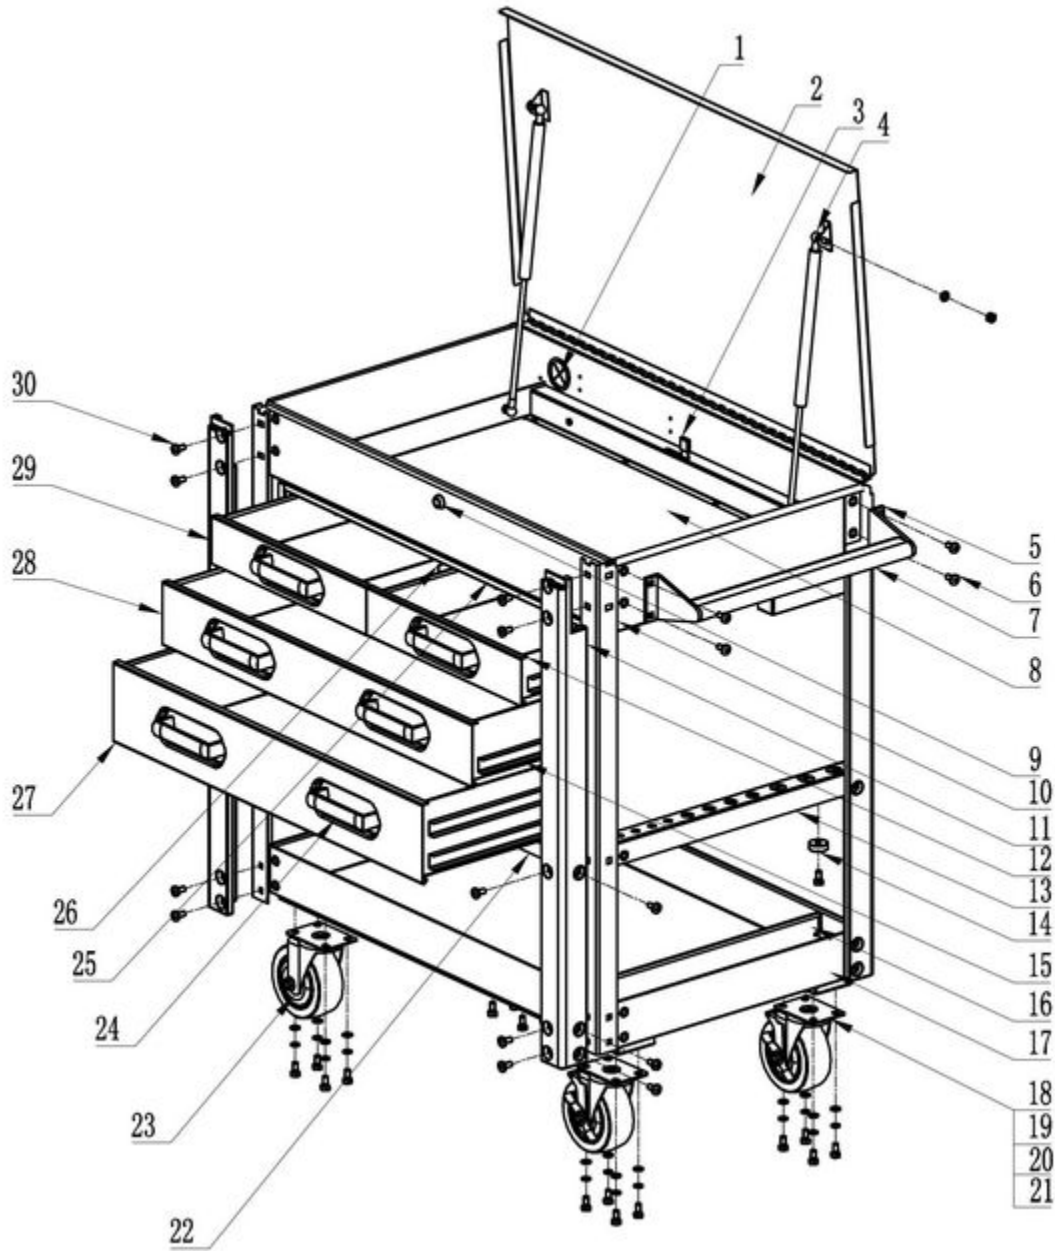

MSC4SVAQP - SVA SERVICE CRT WITH QA AND PW

Item: MSC4SVAQP

Description: SVA SERVICE CRT WITH QA AND PW

Notes: * RS4QPCHK Caster Hardware Kit (incl 19,20 & 21) * RS4QPCHKBK Caster Hardware Kit - Black (incl 19,20 & 21) Also available: RSRBDET8PK Ball Bearing Slide Detents (Package of 8). RSMSC46LK 6 Piece Liner Kit MSC4FC Set of 2 Fixed 5" x 2" Casters (Optional - Not Included) RSMSC4RD Red Touch-Up Paint RSBKP Black Touch-Up Paint RSMSC4BLU Blue Touch-Up Paint RSMSC4NG Green Touch-Up Paint RSMSC4NO Orange Touch-Up Paint RSMSC4SBP Stealth Black Touch-Up Paint RSMSC4TI Titanium Touch-Up Paint Touch-Up Paint Not Available for Silver Vein

Figure No	Part Number	Description	No. Reqd	Warranty Code
1	*K7RS4RCP	CORD RUBBER PROTECTOR	1	
2	K7MSC4LIDSV9	LID MSC4 SILVER VEIN NEW 9	1	J
3	*K7RSLMQPMSVAN	LOCKING MECHANISM (EXCLUDES LOCK) - SILVER VEIN	1	
4	K7RSGP	GAS PISTON	2	B
4	K7RSGPBK	ORIGINAL GAS PISTONS F/ MSC4OQ	2	X
5	K7RS4QPHBC	HANDLE BASKETS/ PAIR WITH HARD	2	X
5	K7RS4QPHBBK	HANDLE BRACKETS/ PAIR W/HARDWR	2	X
6	K7RS4QPHBKC	TORX BOLT F/ HANDLE/SS MSC4QP	8	X
6	K7RS4QPHBKBK	M8X19 BOLT W/ PLUM BOLTS - BL	8	X
7	K7RSMSC4HDL	SIDE HANDLE F/MSC4	1	X
8	*K7*	CART BODY	1	
9	RSLKB	MSC4 LOCK W/KEYS	1	B
10	*K7RSMSC4PLGSVA	LEG/EACH - SILVER VEIN	4	
11	K7RSMSC4BP	BUMPER (SET OF 4) F/MSC4	1	X
12	*K7MSC4PLD3SVRA	3" RIGHT DRAWER - SILVER VEIN	1	
13	*K7RSMSC4QSRPSVA	SCREWDRIVER/PRYBAR HOLDER - SILVER VEIN	1	
14	*K7RS4QPRC	RUBBER CUSHION	1	
15	RSRBS	ROLLER SLIDES FOR MSC4 (PAIR)	4	B
16	K7MSC4SCDSVA	SPRAY CAN DIVIDER F/MSC4SVA	1	X
17	*K7MSC4QPBTSSVA	BOTTOM TRAY - SILVER VEIN	1	
18	K7RSSWLCS	SWIVEL CASTER W/LOCK	2	X
18	K7RSSWLCSBK	BLACK CASTER F/ MSC4	2	X
19	*K7*	WASHER	16	
20	*K7*	SPRING WASHER	16	
21	*K7*	M8 X 16 BOLT KITS	16	
22	K7MSC4QPRPSV	REINFORCED PIECE, SILVER VEIN	2	X
23	K7RSSWCS	SWIVEL CASTER	2	X
23	K7RSSWCSBK	5" BLACK SWIVEL CASTER F/ MSC4	2	X