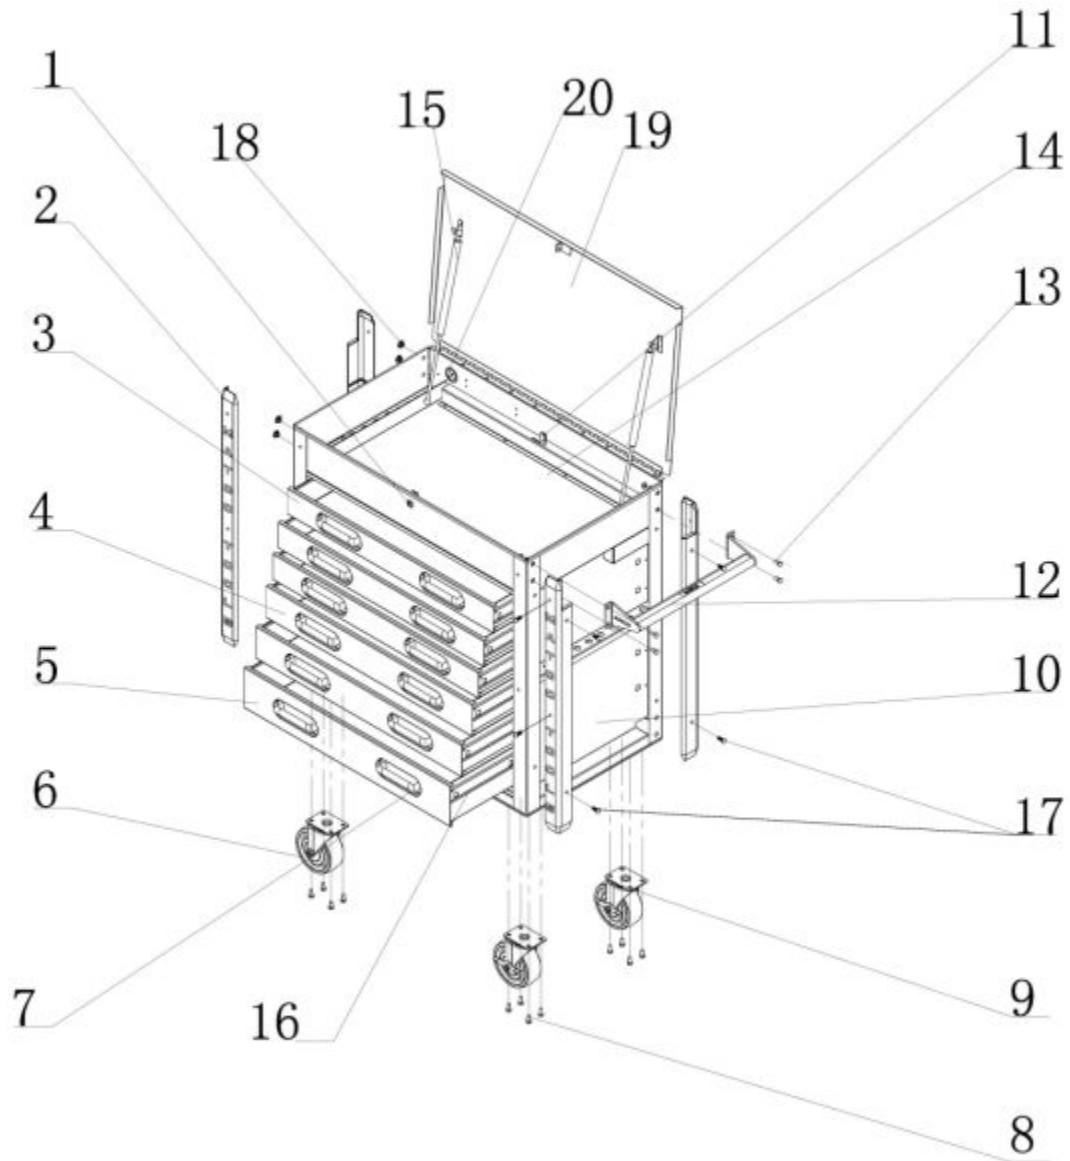

MSC4SVFDAP - HD FULL DRAWER MSC4 - SIL VEIN

Item: MSC4SVFDAP

Description: HD FULL DRAWER MSC4 - SIL VEIN

Notes: Also available: RSRBSEDET8PK Ball Bearing Slide Detents (Pk of 8) RSMSC4RD Red Touch Up Paint (1oz.) RSBKP Black Touch Up Paint (1oz.) RSMSC4BLU Blue Touch Up Paint (1oz.) RSMSC4TI Titanium Touch Up Paint (1oz.) RSMSC4SBP Stealth Black Touch Up Paint (1oz.) Touch Up Paint Not Available For Silver Vein MSC4FC Set of 2 Fixed 5" x 2" Casters (Optional - Not included)

Figure No	Part Number	Description	No. Reqd	Warranty Code
1	RSLKB	MSC4 LOCK W/KEYS	1	B
2	K7RSMSC4FDBP	MSC4FD BUMPER KIT W/FASTENE	1	X
3	K7MSC4FD3SVA	3" SV DRAWER	3	X
4	K7MSC4FD4SVA	4" DRAWER FOR MSC4SVFDA	2	L
5	*K7MSC4FD5SVA	SILVER VEIN 5" DRAWER	1	
6	K7RSSWCS	SWIVEL CASTER	2	X
7	MSC4HC	6 PC CHROME HANDLES MSC4 CART	2	B
8	K7RSMSC4FDBK	BOLT KIT(16 EA M8X16 BOLTS, FL	1	X
9	K7RSSWLCS	SWIVEL CASTER W/LOCK	2	X
11	K7SC4FDLMSVA	SILVER VEIN LOCKING MECHANSIM	1	X
12	K7RSMSC4HDL	SIDE HANDLE F/MSC4	1	X
13	K7RSMSC4HB	(2) HANDLE BRACKETS F/MSC4	1	X
14	K7RSMSC4FD7L	DRAWER LINERS F/MSC4FD	1	X
15	K7RSGP	GAS PISTON	2	B
16	RSRBS	ROLLER SLIDES FOR MSC4 (PAIR)	6	B
17	*K7RSRBS Roller Bearing Slides /pair	RSRBS ROLLER BEARING SLIDES /PAIR	4	
18	K7RSFDPCK	PLASTIC CAP (SET OF 4)	1	X
19	*K7MSC4FDLIDSV9	SILVER VEIN LID	1	
20	*K7RS4RCP	RUBBER CORD PROTECTOR	1	