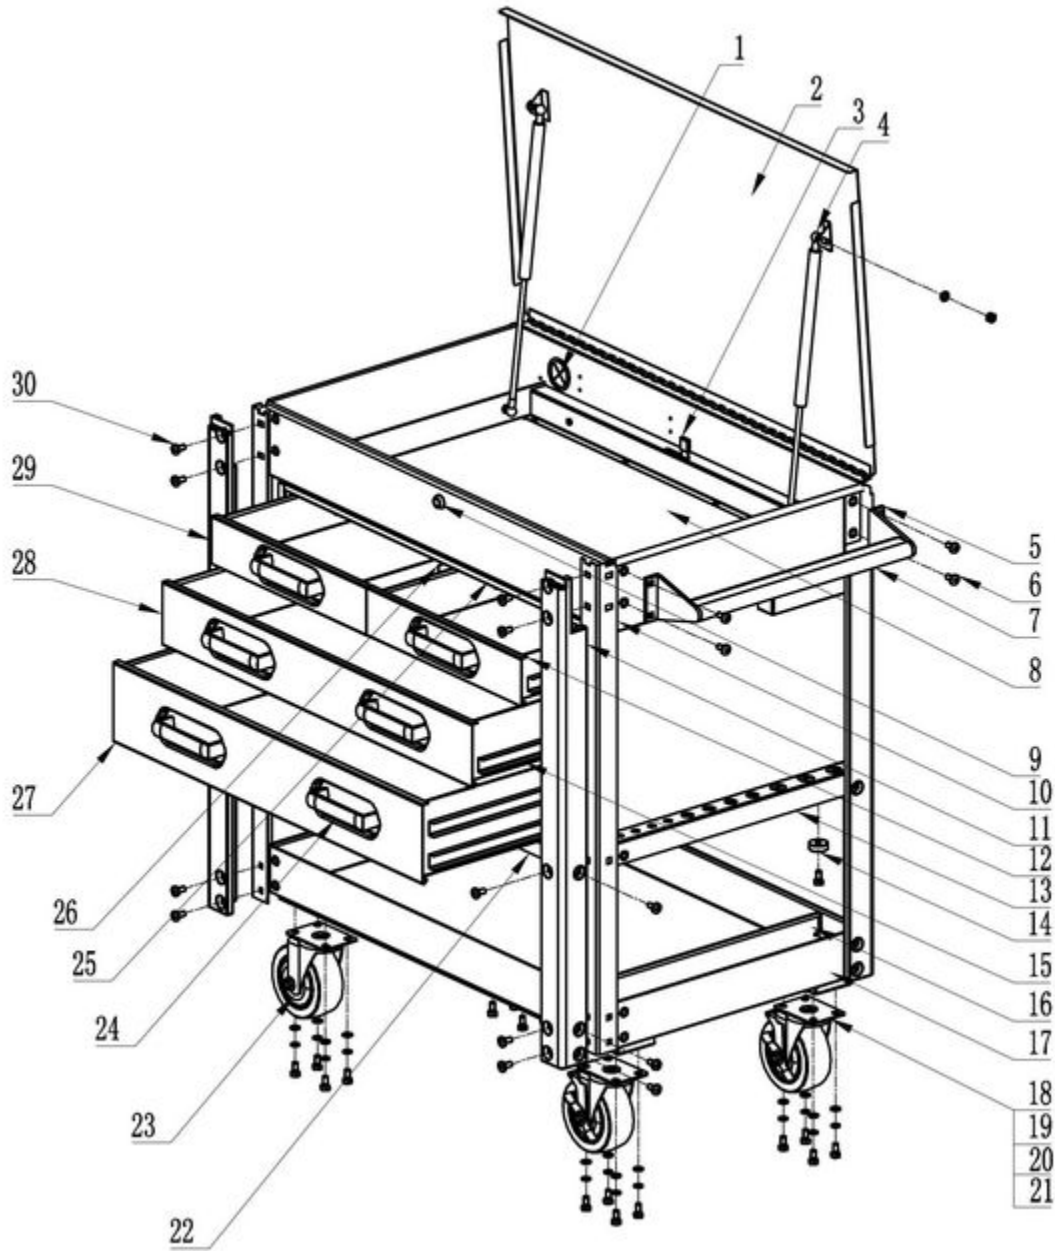

MSC4TIQP - TI SERVICE CRT WITH QA AND PWR

Item: MSC4TIQP

Description: TI SERVICE CRT WITH QA AND PWR

Notes: * RS4QPCHK Caster Hardware Kit (incl 19,20 & 21) * RS4QPCHKBK Caster Hardware Kit - Black (incl 19,20 & 21) Also available: RSRBSET8PK Ball Bearing Slide Detents (Package of 8). RSMSC46LK 6 Piece Liner Kit MSC4FC Set of 2 Fixed 5" x 2" Casters (Optional - Not Included) RSMSC4RD Red Touch-Up Paint RSBKP Black Touch-Up Paint RSMSC4BLU Blue Touch-Up Paint RSMSC4NG Green Touch-Up Paint RSMSC4NO Orange Touch-Up Paint RSMSC4SBP Stealth Black Touch-Up Paint RSMSC4TI Titanium Touch-Up Paint Touch-Up Paint Not Available for Silver Vein

Figure No	Part Number	Description	No. Reqd	Warranty Code
1	*K7RS4RCP	CORD RUBBER PROTECTOR	1	
2	K7MSC4LIDTI9	LID MSC4 TITANIUM NEW 9	1	J
3	*K7RSLMQPMTIN	LOCKING MECHANISM (EXCLUDES LOCK) - TITANIUM	1	
4	K7RSGPBK	ORIGINAL GAS PISTONS F/ MSC4OQ	2	X
4	K7RSGP	GAS PISTON	2	B
5	K7RS4QPHBC	HANDLE BASKETS/ PAIR WITH HARD	2	X
5	K7RS4QPHBBK	HANDLE BRACKETS/ PAIR W/HARDWR	2	X
6	K7RS4QPHBKC	TORX BOLT F/ HANDLE/SS MSC4QP	8	X
6	K7RS4QPHBKBK	M8X19 BOLT W/ PLUM BOLTS - BL	8	X
7	K7RSMSC4HDL	SIDE HANDLE F/MSC4	1	X
9	RSLKB	MSC4 LOCK W/KEYS	1	B
10	*K7RSMSC4PLGTI	LEG/EACH - TITANIUM	4	
11	K7RSMSC4BP	BUMPER (SET OF 4) F/MSC4	1	X
12	MSC4PLD3TIR	3" RIGHT DRAWER F/ MSC4TIQP	1	X
13	*K7RSMSC4QSRPTI	SCREWDRIVER/PRYBAR HOLDER - TITANIUM	1	
14	*K7RS4QPRC	RUBBER CUSHION	1	
15	RSRBS	ROLLER SLIDES FOR MSC4 (PAIR)	4	B
16	*K7RSMSC4SCDTI	SPRAY CAN DIVIDER - TITANIUM	1	
17	*K7MSC4QPBTI	BOTTOM TRAY - TITANIUM	1	
18	K7RSSWLCS	SWIVEL CASTER W/LOCK	2	X
18	K7RSSWLCSBK	BLACK CASTER F/ MSC4	2	X
19	*K7*	WASHER	16	
20	*K7*	SPRING WASHER	16	
21	*K7*	M8 X 16 BOLT KITS	16	
22	*K7RSMSC4QRPRTI	REINFORCED PIECE / EACH - TITANIUM	2	
23	K7RSSWCS	SWIVEL CASTER	2	X
23	K7RSSWCSBK	5" BLACK SWIVEL CASTER F/ MSC4	2	X
24	MSC4HC	6 PC CHROME HANDLES MSC4 CART	1	B